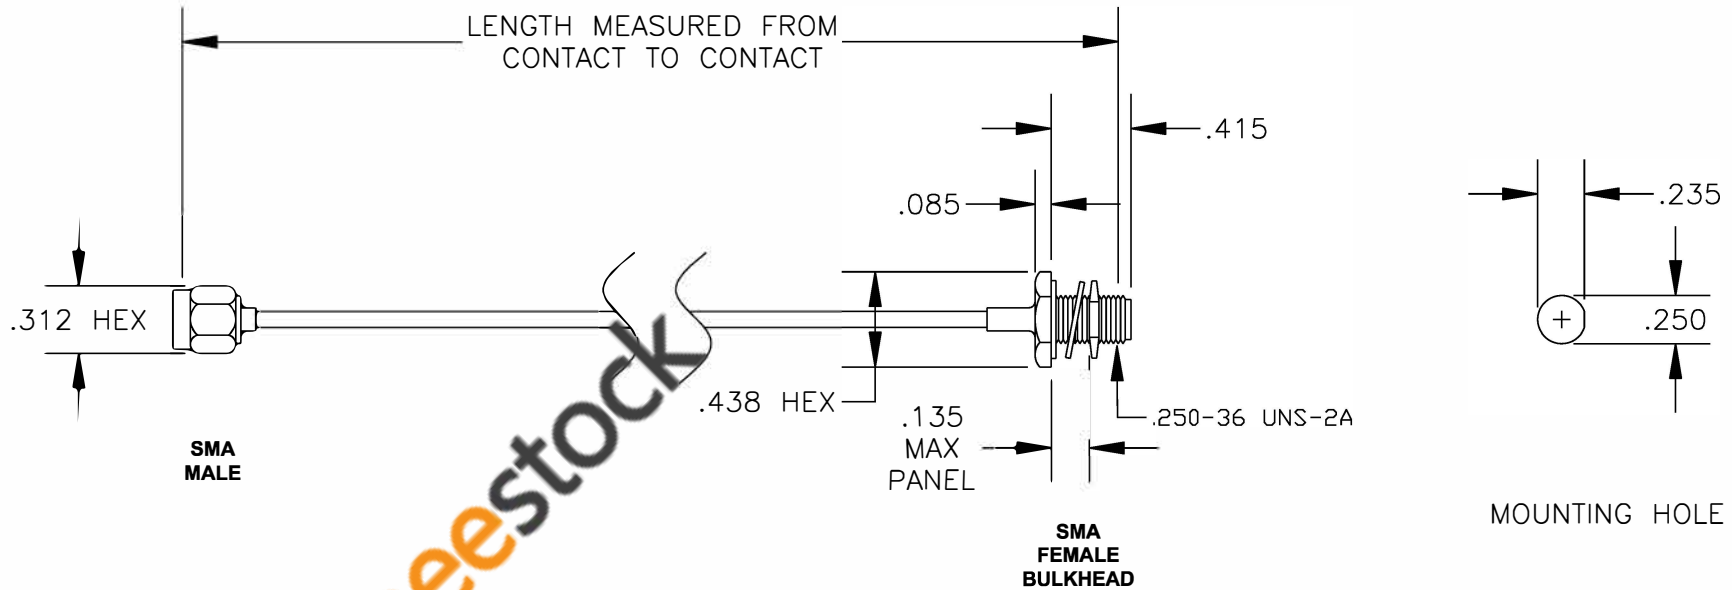

COMPONENTS	IMPEDANCE
SMA MALE	50 OHM
SMA FEMALE BULKHEAD	50 OHM

Standard Lengths	
-12	12"
-24	24"
-36	36"
-48	48"
-60	60"
-XXX	Custom Length in inches

ebeestock

**8TH FLOOR, BUILDING 1, YONGFU SCIENCE AND TECHNOLOGY CENTER INDUSTRIAL PARK, NANZHA DISTRICT 5, HUMEN, 523900, DONGGUAN, GUANGDONG, CHINA**  
 WEBSITE: [www.ebeestock.com](http://www.ebeestock.com)  
 EMAIL: [sales@ebeestock.com](mailto:sales@ebeestock.com)

<b>ET36504</b>		DES. CABLE ASSEMBLY, PE-SR405FL, SMA MALE TO SMA FEMALE BULKHEAD	
REV. A	FSCM NO. 53919	CAD FILE 020108	SCALE N/A SIZE A 127

- NOTES:**
1. UNLESS OTHERWISE SPECIFIED ALL DIMENSIONS ARE NOMINAL.
  2. ALL SPECIFICATIONS ARE SUBJECT TO CHANGE WITHOUT NOTICE AT ANY TIME.
  3. DIMENSIONS ARE IN INCHES.
  4. LENGTH TOLERANCE IS  $\pm 1.5\%$  OR  $\pm 3/8"$ , WHICHEVER IS GREATER.