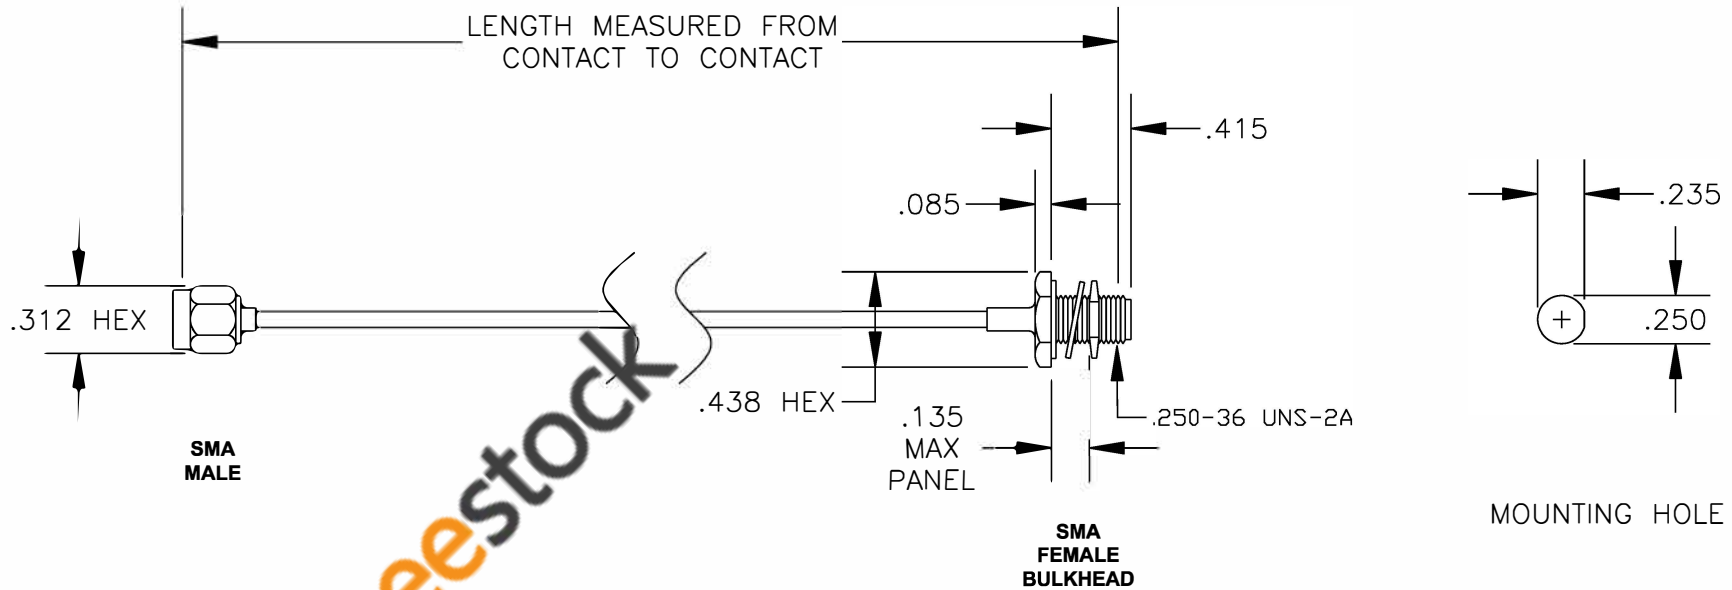

COMPONENTS	IMPEDANCE
SMA MALE	50 OHM
SMA FEMALE BULKHEAD	50 OHM

Standard Lengths	
-12	12"
-24	24"
-36	36"
-48	48"
-60	60"
-XXX	Custom Length in inches

ebeestock

8TH FLOOR, BUILDING 1, YONGFU SCIENCE AND TECHNOLOGY CENTER INDUSTRIAL PARK, NANZHA DISTRICT 5, HUMEN, 523900, DONGGUAN, GUANGDONG, CHINA
 WEBSITE: www.ebeestock.com
 EMAIL: sales@ebeestock.com

ET36505		DES. CABLE ASSEMBLY, PE-SR405FL, SMA MALE TO SMA FEMALE BULKHEAD		
REV. A	FSCM NO. 53919	CAD FILE 020108	SCALE N/A	SIZE A 127

- NOTES:
1. UNLESS OTHERWISE SPECIFIED ALL DIMENSIONS ARE NOMINAL.
 2. ALL SPECIFICATIONS ARE SUBJECT TO CHANGE WITHOUT NOTICE AT ANY TIME.
 3. DIMENSIONS ARE IN INCHES.
 4. LENGTH TOLERANCE IS $\pm 1.5\%$ OR $\pm 3/8"$, WHICHEVER IS GREATER.