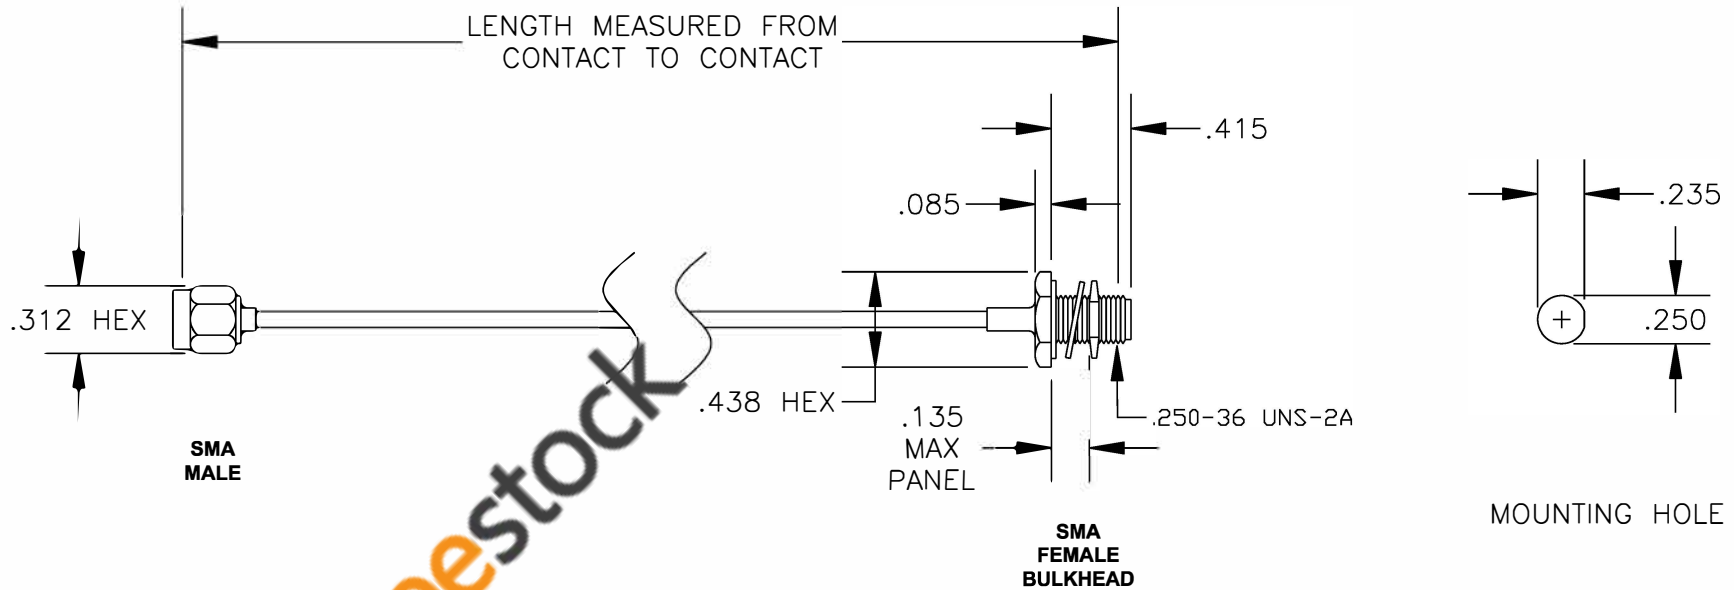

COMPONENTS	IMPEDANCE
SMA MALE	50 OHM
SMA FEMALE BULKHEAD	50 OHM

Standard Lengths	
-12	12"
-24	24"
-36	36"
-48	48"
-60	60"
-XXX	Custom Length in inches

8TH FLOOR, BUILDING 1, YONGFU SCIENCE AND TECHNOLOGY CENTER INDUSTRIAL PARK, NANZHA DISTRICT 5, HUMEN, 523900, DONGGUAN, GUANGDONG, CHINA
 WEBSITE: www.ebeestock.com
 EMAIL: sales@ebeestock.com

RoHS Compliance Certified

ET36507		DES. CABLE ASSEMBLY, PE-SR405FL, SMA MALE TO SMA FEMALE BULKHEAD (LEAD FREE)	
REV. -	FSCM NO. 53919	CAD FILE 020108	SCALE N/A SIZE A 127

- NOTES:**
- UNLESS OTHERWISE SPECIFIED ALL DIMENSIONS ARE NOMINAL.
 - ALL SPECIFICATIONS ARE SUBJECT TO CHANGE WITHOUT NOTICE AT ANY TIME.
 - DIMENSIONS ARE IN INCHES.
 - LENGTH TOLERANCE IS $\pm 1.5\%$ OR $\pm 3/8"$, WHICHEVER IS GREATER.