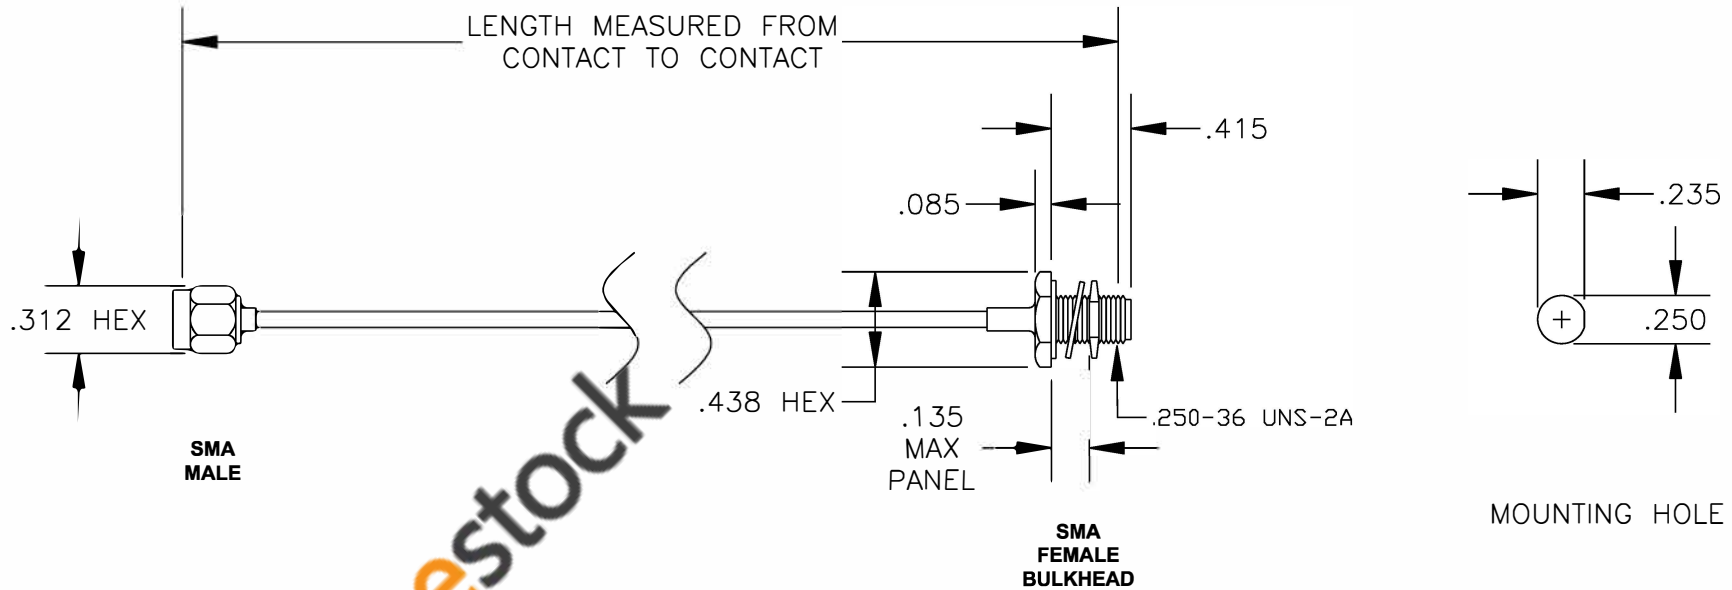

COMPONENTS	IMPEDANCE
SMA MALE	50 OHM
SMA FEMALE BULKHEAD	50 OHM

Standard Lengths	
-12	12"
-24	24"
-36	36"
-48	48"
-60	60"
-XXX	Custom Length in inches

RoHS
Compliance
Certified

8TH FLOOR, BUILDING 1, YONGFU SCIENCE AND TECHNOLOGY CENTER INDUSTRIAL PARK, NANZHA DISTRICT 5, HUMEN, 523900, DONGGUAN, GUANGDONG, CHINA
 WEBSITE: www.ebeestock.com
 EMAIL: sales@ebeestock.com

ET36508		DES. CABLE ASSEMBLY, PE-SR405FL, SMA MALE TO SMA FEMALE BULKHEAD (LEAD FREE)
----------------	--	--

REV. -	FSCM NO. 53919	CAD FILE 020108	SCALE N/A	SIZE A 127
--------	-----------------------	-----------------	-----------	------------

- NOTES:
1. UNLESS OTHERWISE SPECIFIED ALL DIMENSIONS ARE NOMINAL.
 2. ALL SPECIFICATIONS ARE SUBJECT TO CHANGE WITHOUT NOTICE AT ANY TIME.
 3. DIMENSIONS ARE IN INCHES.
 4. LENGTH TOLERANCE IS $\pm 1.5\%$ OR $\pm 3/8"$, WHICHEVER IS GREATER.