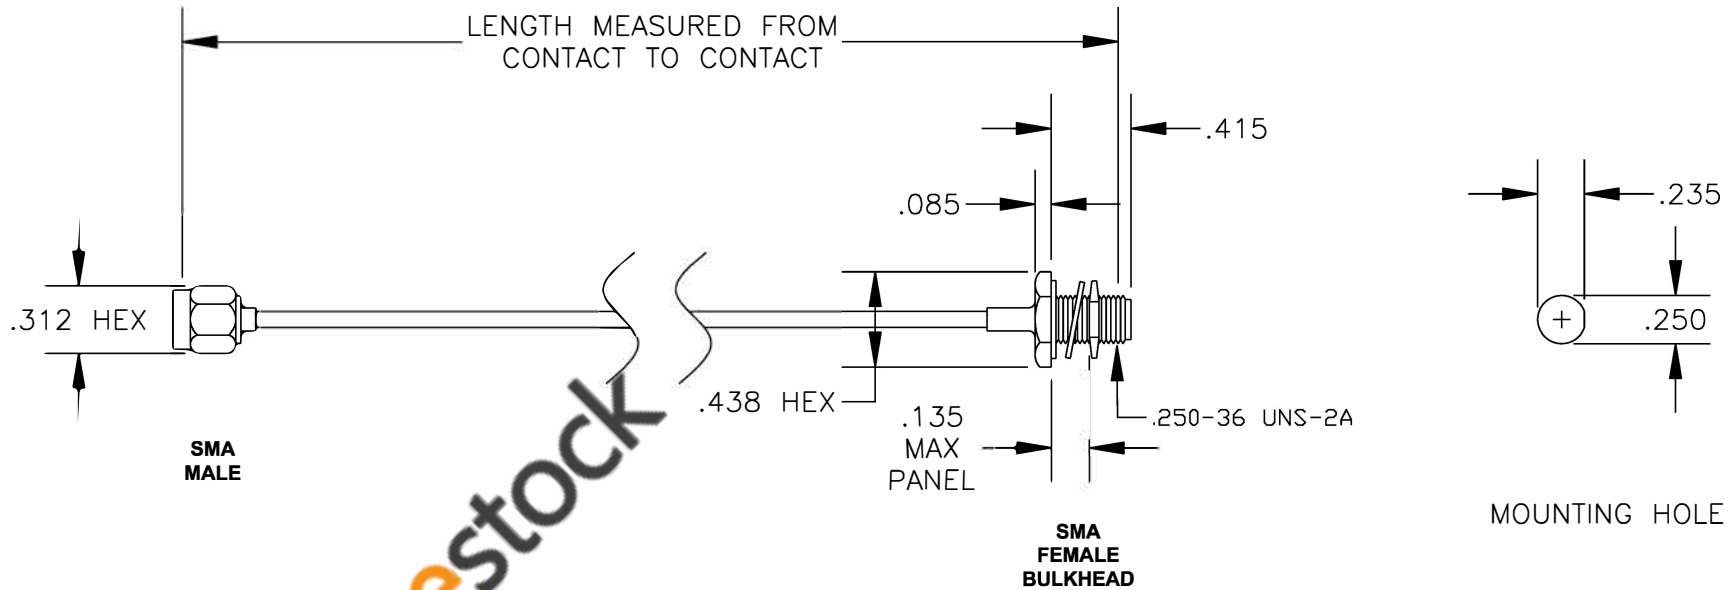

COMPONENTS	IMPEDANCE
SMA MALE	50 OHM
SMA FEMALE BULKHEAD	50 OHM

Standard Lengths	
-12	12"
-24	24"
-36	36"
-48	48"
-60	60"
-XXX	Custom Length in inches

RoHS
Compliance
Certified

8TH FLOOR, BUILDING 1, YONGFU SCIENCE AND TECHNOLOGY CENTER INDUSTRIAL PARK, NANZHA DISTRICT 5, HUMEN, 523900, DONGGUAN, GUANGDONG, CHINA
 WEBSITE: www.ebeestock.com
 EMAIL: sales@ebeestock.com

ET36509		DES. CABLE ASSEMBLY, PE-SR405FL, SMA MALE TO SMA FEMALE BULKHEAD (LEAD FREE)		
REV. -	FSCM NO. 53919	CAD FILE 020108	SCALE N/A	SIZE A 127

- NOTES:**
1. UNLESS OTHERWISE SPECIFIED ALL DIMENSIONS ARE NOMINAL.
 2. ALL SPECIFICATIONS ARE SUBJECT TO CHANGE WITHOUT NOTICE AT ANY TIME.
 3. DIMENSIONS ARE IN INCHES.
 4. LENGTH TOLERANCE IS $\pm 1.5\%$ OR $\pm 3/8"$, WHICHEVER IS GREATER.