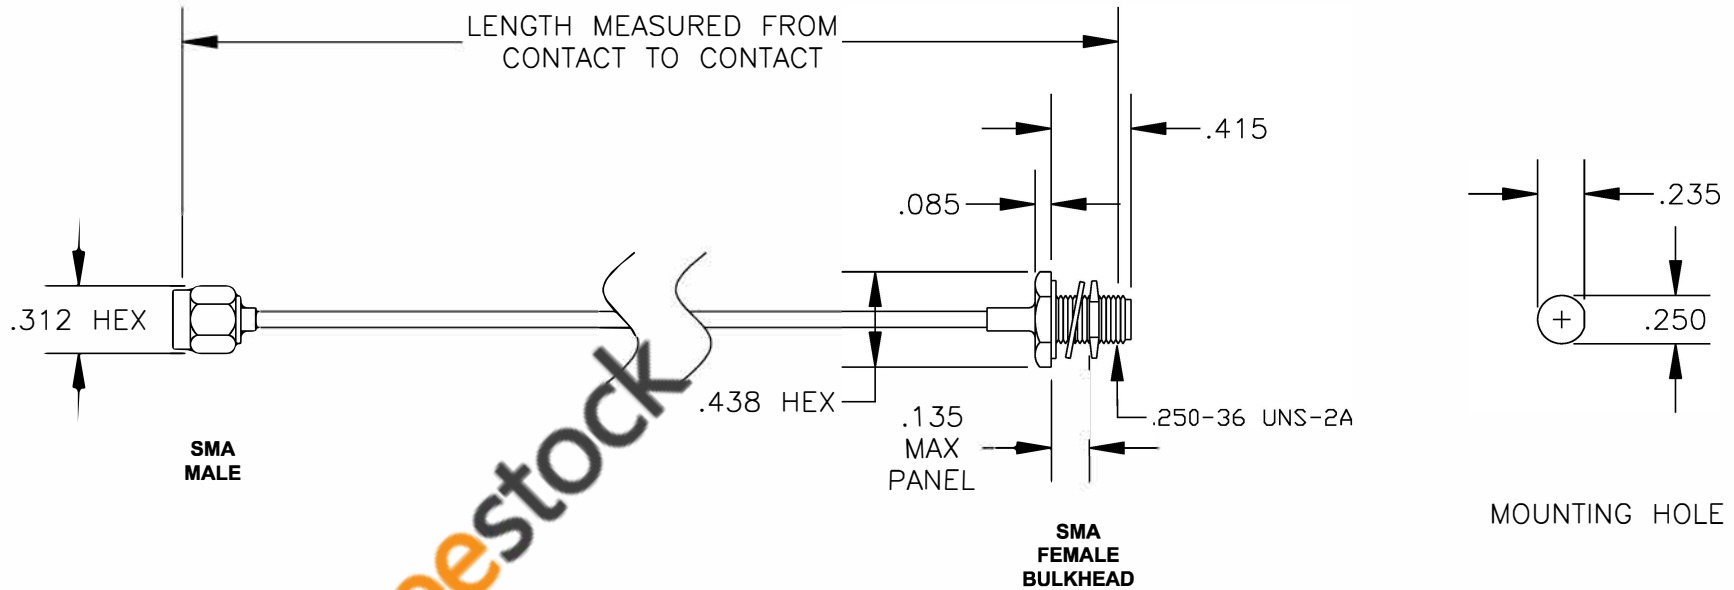

COMPONENTS	IMPEDANCE
SMA MALE	50 OHM
SMA FEMALE BULKHEAD	50 OHM

Standard Lengths	
-12	12"
-24	24"
-36	36"
-48	48"
-60	60"
-XXX	Custom Length in inches

ebeestock

RoHS
Compliance
Certified

8TH FLOOR, BUILDING 1, YONGFU SCIENCE AND TECHNOLOGY CENTER INDUSTRIAL PARK, NANZHA DISTRICT 5, HUMEN, 523900, DONGGUAN, GUANGDONG, CHINA
 WEBSITE: www.ebeestock.com
 EMAIL: sales@ebeestock.com

ET36510		DES. CABLE ASSEMBLY, PE-SR405FL, SMA MALE TO SMA FEMALE BULKHEAD (LEAD FREE)		
REV. -	FSCM NO. 53919	CAD FILE 020108	SCALE N/A	SIZE A 127

- NOTES:**
1. UNLESS OTHERWISE SPECIFIED ALL DIMENSIONS ARE NOMINAL.
 2. ALL SPECIFICATIONS ARE SUBJECT TO CHANGE WITHOUT NOTICE AT ANY TIME.
 3. DIMENSIONS ARE IN INCHES.
 4. LENGTH TOLERANCE IS $\pm 1.5\%$ OR $\pm 3/8"$, WHICHEVER IS GREATER.