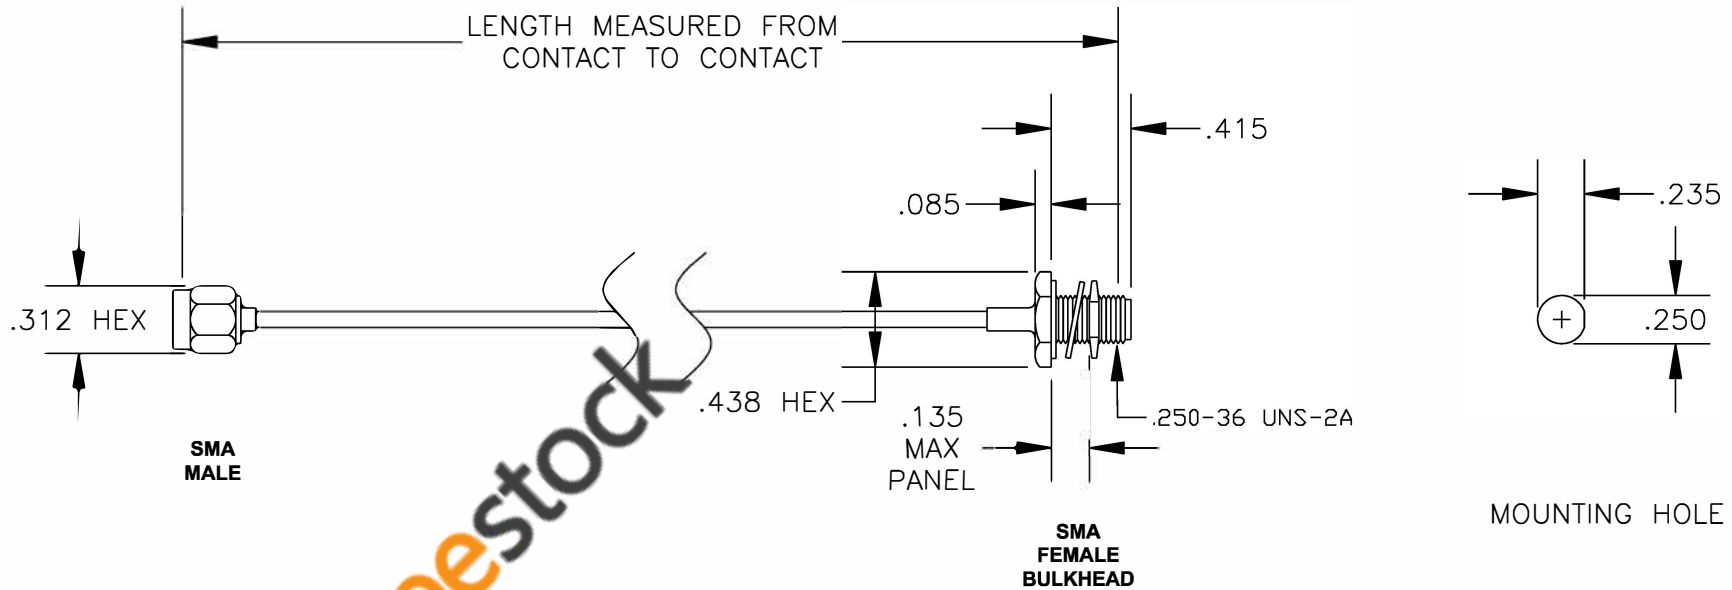

COMPONENTS	IMPEDANCE
SMA MALE	50 OHM
SMA FEMALE BULKHEAD	50 OHM

Standard Lengths	
-12	12"
-24	24"
-36	36"
-48	48"
-60	60"
-XXX	Custom Length in inches

8TH FLOOR, BUILDING 1, YONGFU SCIENCE AND TECHNOLOGY CENTER INDUSTRIAL PARK, NANZHA DISTRICT 5, HUMEN, 523900, DONGGUAN, GUANGDONG, CHINA
 WEBSITE: www.ebeestock.com
 EMAIL: sales@ebeestock.com

RoHS Compliance Certified

ET36511		DES. CABLE ASSEMBLY, PE-SR405FL, SMA MALE TO SMA FEMALE BULKHEAD (LEAD FREE)	
REV. -	FSCM NO. 53919	CAD FILE 020108	SCALE N/A SIZE A 127

- NOTES:**
1. UNLESS OTHERWISE SPECIFIED ALL DIMENSIONS ARE NOMINAL.
 2. ALL SPECIFICATIONS ARE SUBJECT TO CHANGE WITHOUT NOTICE AT ANY TIME.
 3. DIMENSIONS ARE IN INCHES.
 4. LENGTH TOLERANCE IS $\pm 1.5\%$ OR $\pm 3/8"$, WHICHEVER IS GREATER.