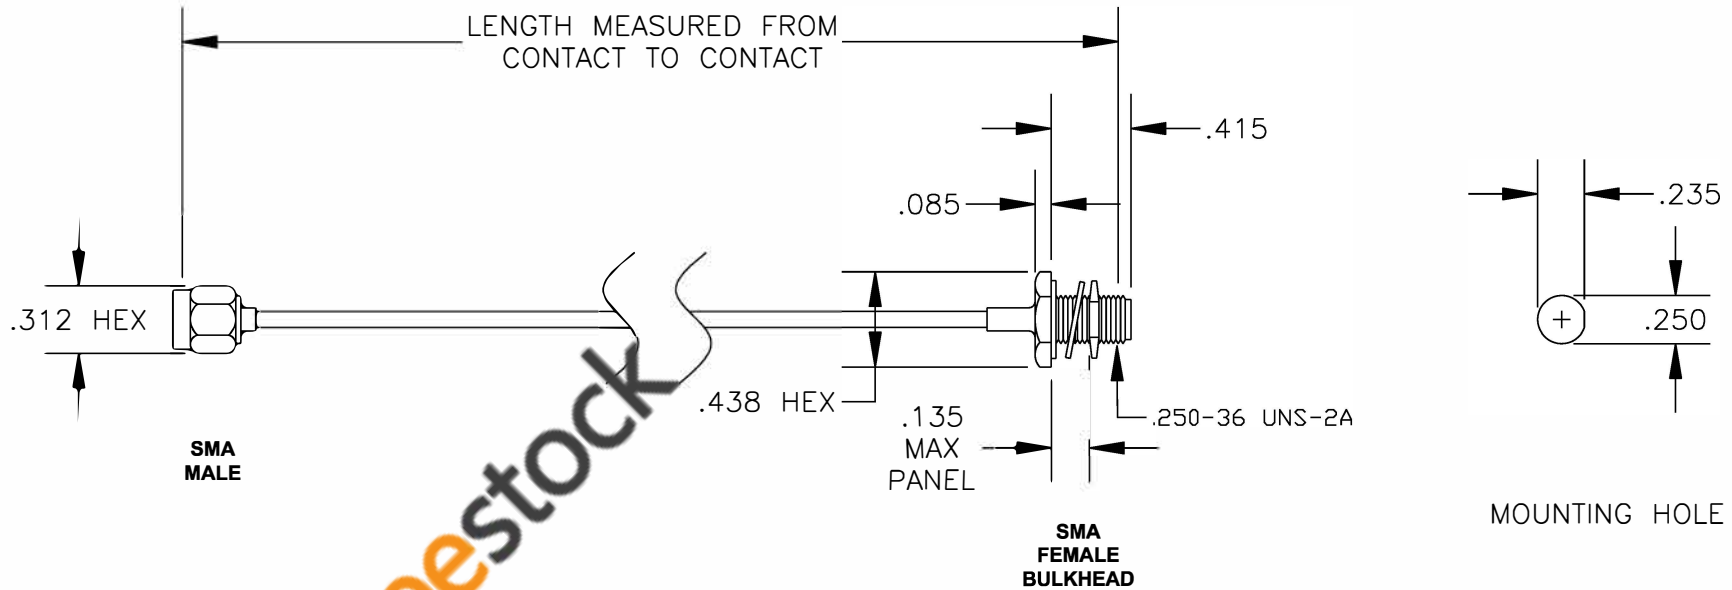

COMPONENTS	IMPEDANCE
SMA MALE	50 OHM
SMA FEMALE BULKHEAD	50 OHM

Standard Lengths	
-12	12"
-24	24"
-36	36"
-48	48"
-60	60"
-XXX	Custom Length in inches

RoHS
Compliance
Certified

8TH FLOOR, BUILDING 1, YONGFU SCIENCE AND TECHNOLOGY CENTER INDUSTRIAL PARK, NANZHA DISTRICT 5, HUMEN, 523900, DONGGUAN, GUANGDONG, CHINA
 WEBSITE: www.ebeestock.com
 EMAIL: sales@ebeestock.com

ET36512		DES. CABLE ASSEMBLY, PE-SR405FL, SMA MALE TO SMA FEMALE BULKHEAD (LEAD FREE)	
REV. -	FSCM NO. 53919	CAD FILE 020108	SCALE N/A SIZE A 127

- NOTES:**
1. UNLESS OTHERWISE SPECIFIED ALL DIMENSIONS ARE NOMINAL.
 2. ALL SPECIFICATIONS ARE SUBJECT TO CHANGE WITHOUT NOTICE AT ANY TIME.
 3. DIMENSIONS ARE IN INCHES.
 4. LENGTH TOLERANCE IS $\pm 1.5\%$ OR $\pm 3/8"$, WHICHEVER IS GREATER.