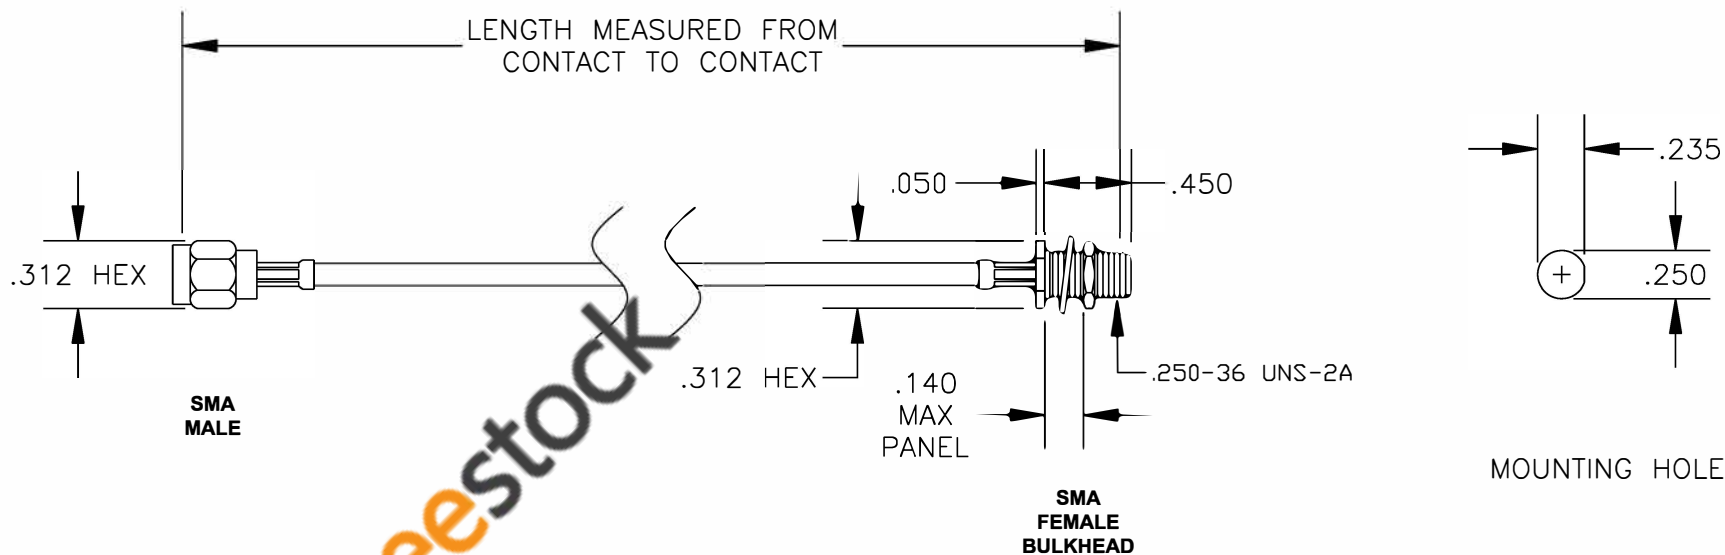

COMPONENTS	IMPEDANCE
SMA MALE	50 OHM
SMA FEMALE BULKHEAD	50 OHM

Standard Lengths	
-12	12"
-24	24"
-36	36"
-48	48"
-60	60"
-XXX	Custom Length in inches

ebeestock

8TH FLOOR, BUILDING 1, YONGFU SCIENCE AND TECHNOLOGY
CENTER INDUSTRIAL PARK, NANZHA DISTRICT 5,
HUMEN, 523900, DONGGUAN, GUANGDONG, CHINA

ebeestock

WEBSITE: www.ebeestock.com
EMAIL: sales@ebeestock.com

ET36514

DES. CABLE ASSEMBLY, RG179B/U, SMA MALE
TO SMA FEMALE BULKHEAD

REV. A	FSCM NO. 53919	CAD FILE 020108	SCALE N/A	SIZE A 127
--------	----------------	-----------------	-----------	------------

NOTES:

1. UNLESS OTHERWISE SPECIFIED ALL DIMENSIONS ARE NOMINAL.
2. ALL SPECIFICATIONS ARE SUBJECT TO CHANGE WITHOUT NOTICE AT ANY TIME.
3. DIMENSIONS ARE IN INCHES.
4. LENGTH TOLERANCE IS $\pm 1.5\%$ OR $\pm 3/8"$, WHICHEVER IS GREATER.