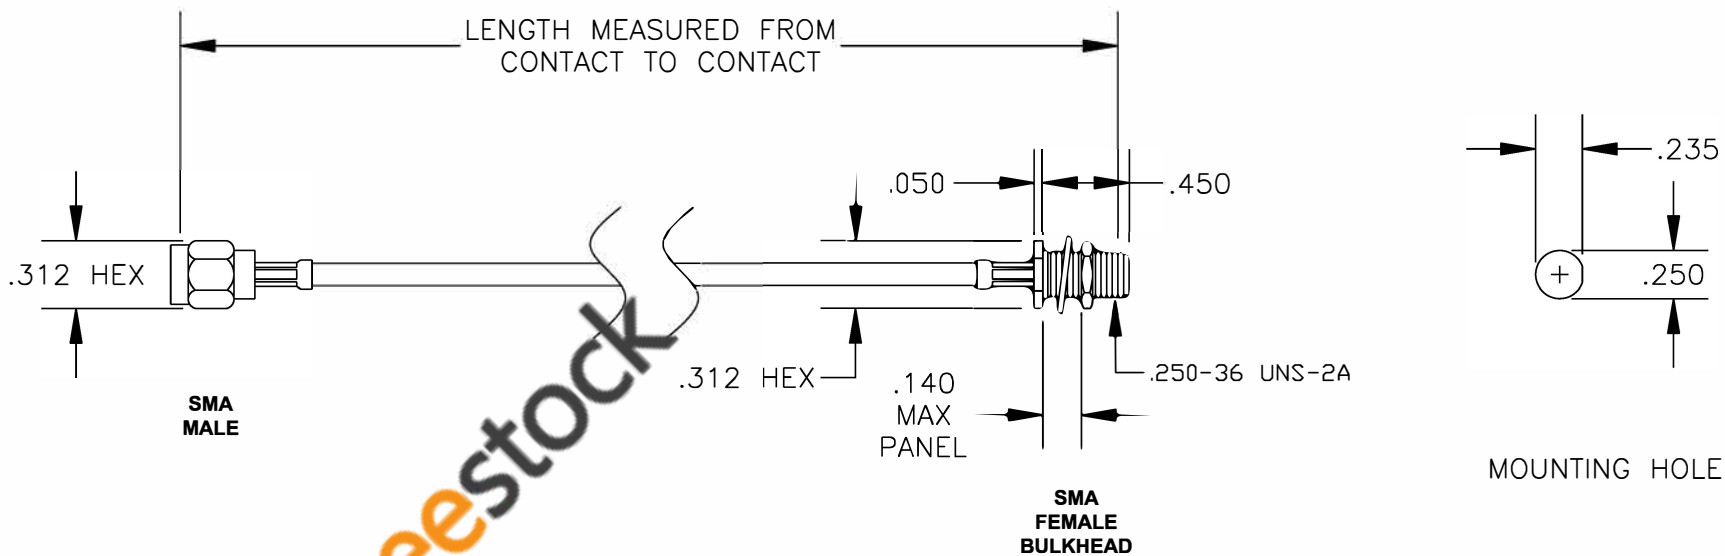

COMPONENTS	IMPEDANCE
SMA MALE	50 OHM
SMA FEMALE BULKHEAD	50 OHM

Standard Lengths	
-12	12"
-24	24"
-36	36"
-48	48"
-60	60"
-XXX	Custom Length in inches

ebeestock

8TH FLOOR, BUILDING 1, YONGFU SCIENCE AND TECHNOLOGY CENTER INDUSTRIAL PARK, NANZHA DISTRICT 5, HUMEN, 523900, DONGGUAN, GUANGDONG, CHINA
 WEBSITE: www.ebeestock.com
 EMAIL: sales@ebeestock.com

ET36516		DES. CABLE ASSEMBLY, RG179B/U, SMA MALE TO SMA FEMALE BULKHEAD	
REV. A	FSCM NO. 53919	CAD FILE 020108	SCALE N/A SIZE A 127

- NOTES:
- UNLESS OTHERWISE SPECIFIED ALL DIMENSIONS ARE NOMINAL.
 - ALL SPECIFICATIONS ARE SUBJECT TO CHANGE WITHOUT NOTICE AT ANY TIME.
 - DIMENSIONS ARE IN INCHES.
 - LENGTH TOLERANCE IS $\pm 1.5\%$ OR $\pm 3/8"$, WHICHEVER IS GREATER.