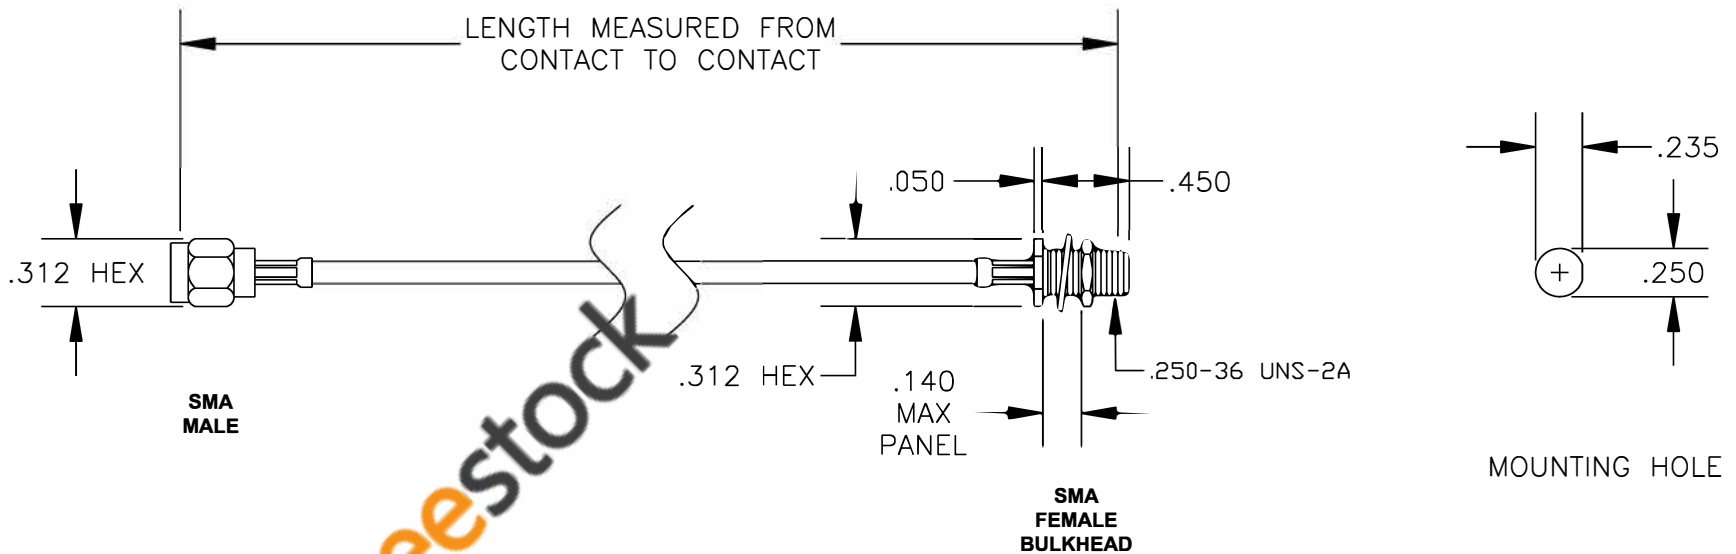

COMPONENTS	IMPEDANCE
SMA MALE	50 OHM
SMA FEMALE BULKHEAD	50 OHM

Standard Lengths	
-12	12"
-24	24"
-36	36"
-48	48"
-60	60"
-XXX	Custom Length in inches

ebeestock

8TH FLOOR, BUILDING 1, YONGFU SCIENCE AND TECHNOLOGY  
CENTER INDUSTRIAL PARK, NANZHA DISTRICT 5,  
HUMEN, 523900, DONGGUAN, GUANGDONG, CHINA

ebeestock

WEBSITE: [www.ebeestock.com](http://www.ebeestock.com)  
EMAIL: [sales@ebeestock.com](mailto:sales@ebeestock.com)

**ET36517**

DES. CABLE ASSEMBLY, RG179B/U, SMA MALE  
TO SMA FEMALE BULKHEAD

REV. A	FSCM NO. 53919	CAD FILE 020108	SCALE N/A	SIZE A 127
--------	----------------	-----------------	-----------	------------

**NOTES:**

1. UNLESS OTHERWISE SPECIFIED ALL DIMENSIONS ARE NOMINAL.
2. ALL SPECIFICATIONS ARE SUBJECT TO CHANGE WITHOUT NOTICE AT ANY TIME.
3. DIMENSIONS ARE IN INCHES.
4. LENGTH TOLERANCE IS  $\pm 1.5\%$  OR  $\pm 3/8"$ , WHICHEVER IS GREATER.