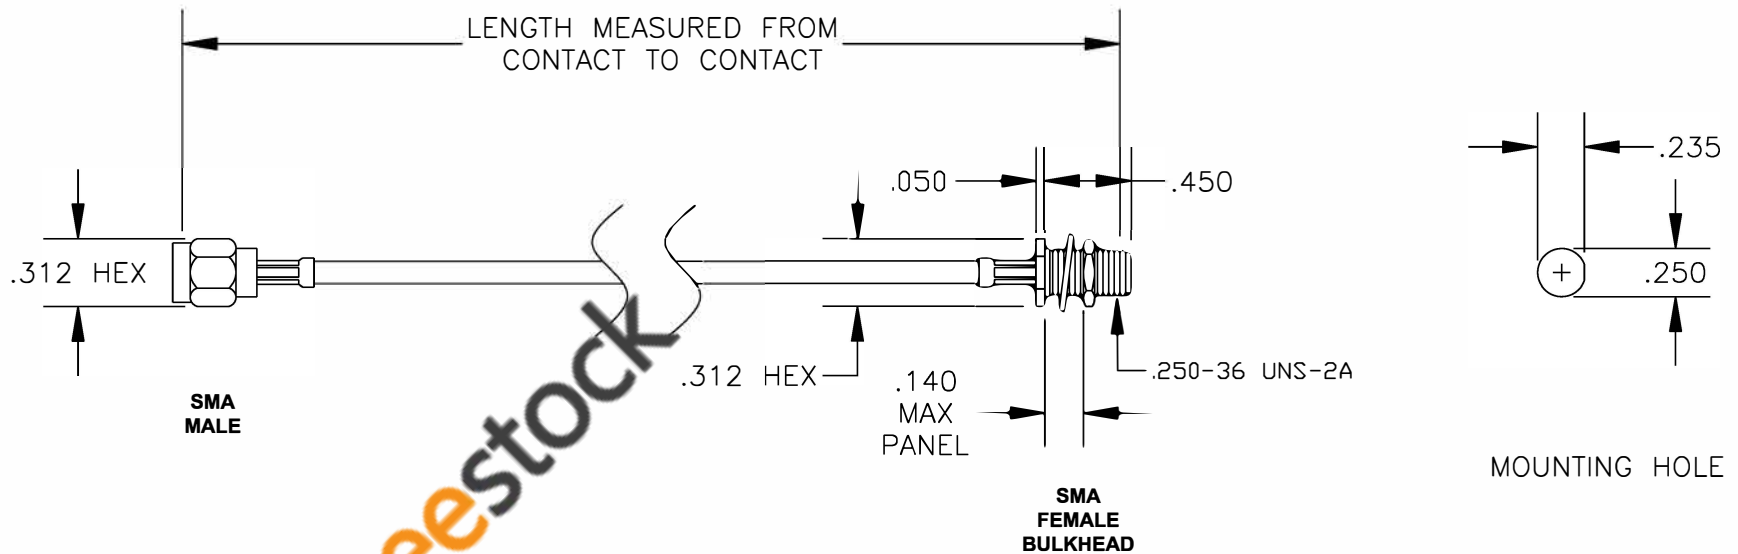

COMPONENTS	IMPEDANCE
SMA MALE	50 OHM
SMA FEMALE BULKHEAD	50 OHM

Standard Lengths	
-12	12"
-24	24"
-36	36"
-48	48"
-60	60"
-XXX	Custom Length in inches

ebeestock

 <p>8TH FLOOR, BUILDING 1, YONGFU SCIENCE AND TECHNOLOGY CENTER INDUSTRIAL PARK, NANZHA DISTRICT 5, HUMEN, 523900, DONGGUAN, GUANGDONG, CHINA</p> <p>WEBSITE: www.ebeestock.com EMAIL: sales@ebeestock.com</p>				
<h2>ET36518</h2>				
<p>DES. CABLE ASSEMBLY, RG179B/U, SMA MALE TO SMA FEMALE BULKHEAD</p>				
REV. A	FSCM NO. 53919	CAD FILE 020108	SCALE N/A	SIZE A 127

- NOTES:
1. UNLESS OTHERWISE SPECIFIED ALL DIMENSIONS ARE NOMINAL.
 2. ALL SPECIFICATIONS ARE SUBJECT TO CHANGE WITHOUT NOTICE AT ANY TIME.
 3. DIMENSIONS ARE IN INCHES.
 4. LENGTH TOLERANCE IS $\pm 1.5\%$ OR $\pm 3/8"$, WHICHEVER IS GREATER.