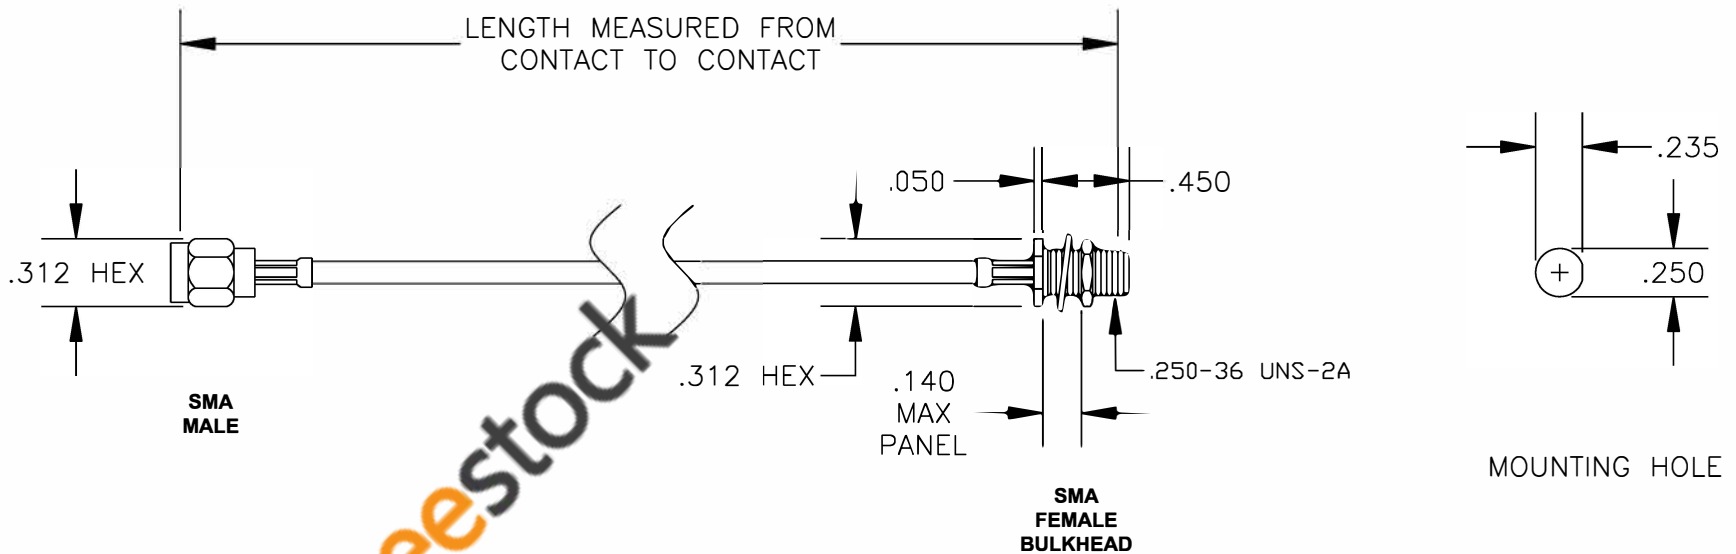

COMPONENTS	IMPEDANCE
SMA MALE	50 OHM
SMA FEMALE BULKHEAD	50 OHM

Standard Lengths	
-12	12"
-24	24"
-36	36"
-48	48"
-60	60"
-XXX	Custom Length in inches

ebeestock

8TH FLOOR, BUILDING 1, YONGFU SCIENCE AND TECHNOLOGY CENTER INDUSTRIAL PARK, NANZHA DISTRICT 5, HUMEN, 523900, DONGGUAN, GUANGDONG, CHINA
 WEBSITE: www.ebeestock.com
 EMAIL: sales@ebeestock.com

ET36519		DES. CABLE ASSEMBLY, RG179B/U, SMA MALE TO SMA FEMALE BULKHEAD	
REV. A	FSCM NO. 53919	CAD FILE 020108	SCALE N/A SIZE A 127

- NOTES:
1. UNLESS OTHERWISE SPECIFIED ALL DIMENSIONS ARE NOMINAL.
 2. ALL SPECIFICATIONS ARE SUBJECT TO CHANGE WITHOUT NOTICE AT ANY TIME.
 3. DIMENSIONS ARE IN INCHES.
 4. LENGTH TOLERANCE IS $\pm 1.5\%$ OR $\pm 3/8"$, WHICHEVER IS GREATER.