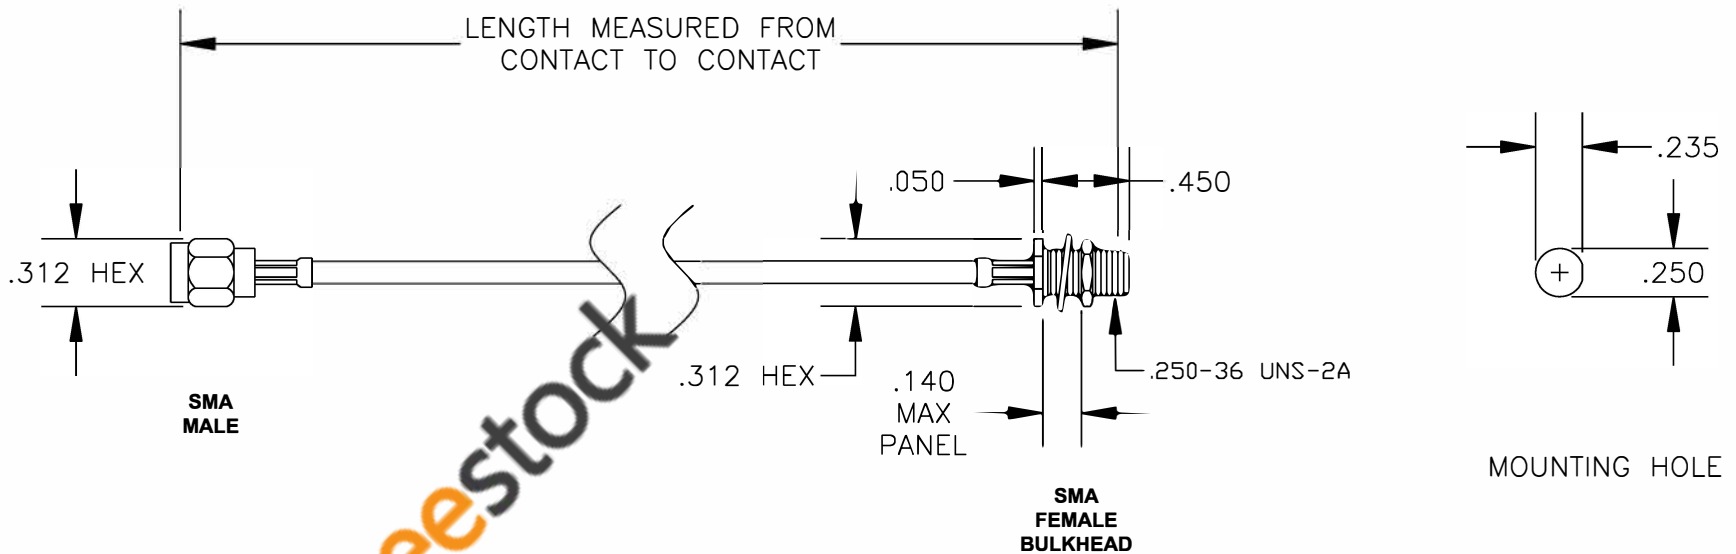

COMPONENTS	IMPEDANCE
SMA MALE	50 OHM
SMA FEMALE BULKHEAD	50 OHM

Standard Lengths	
-12	12"
-24	24"
-36	36"
-48	48"
-60	60"
-XXX	Custom Length in inches

ebeestock

8TH FLOOR, BUILDING 1, YONGFU SCIENCE AND TECHNOLOGY
CENTER INDUSTRIAL PARK, NANZHA DISTRICT 5,
HUMEN, 523900, DONGGUAN, GUANGDONG, CHINA

ebeestock

WEBSITE: www.ebeestock.com
EMAIL: sales@ebeestock.com

ET36520

DES. CABLE ASSEMBLY, RG179B/U, SMA MALE
TO SMA FEMALE BULKHEAD

REV. A	FSCM NO. 53919	CAD FILE 020108	SCALE N/A	SIZE A 127
--------	----------------	-----------------	-----------	------------

NOTES:

1. UNLESS OTHERWISE SPECIFIED ALL DIMENSIONS ARE NOMINAL.
2. ALL SPECIFICATIONS ARE SUBJECT TO CHANGE WITHOUT NOTICE AT ANY TIME.
3. DIMENSIONS ARE IN INCHES.
4. LENGTH TOLERANCE IS $\pm 1.5\%$ OR $\pm 3/8"$, WHICHEVER IS GREATER.