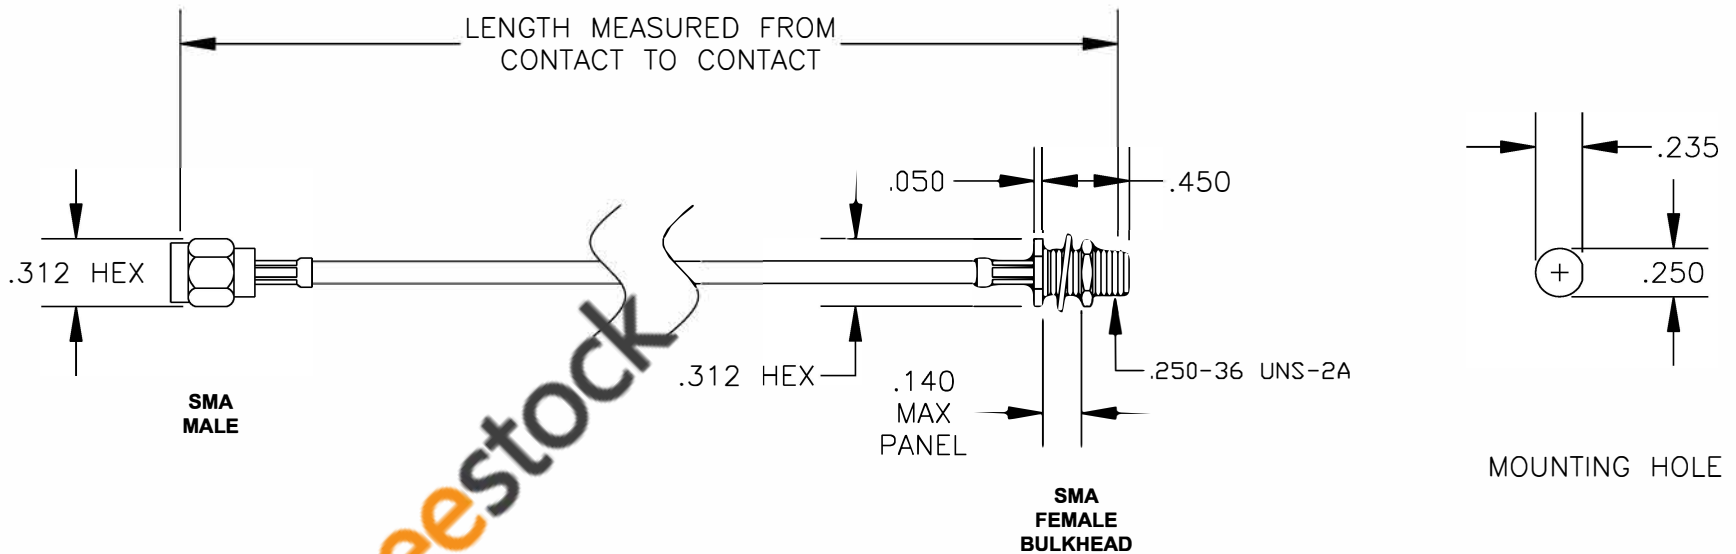

COMPONENTS	IMPEDANCE
SMA MALE	50 OHM
SMA FEMALE BULKHEAD	50 OHM

Standard Lengths	
-12	12"
-24	24"
-36	36"
-48	48"
-60	60"
-XXX	Custom Length in inches

ebeestock

RoHS
Compliance
Certified

8TH FLOOR, BUILDING 1, YONGFU SCIENCE AND TECHNOLOGY CENTER INDUSTRIAL PARK, NANZHA DISTRICT 5, HUMEN, 523900, DONGGUAN, GUANGDONG, CHINA

ebeestock

WEBSITE: www.ebeestock.com
EMAIL: sales@ebeestock.com

ET36521		DES. CABLE ASSEMBLY, RG179B/U, SMA MALE TO SMA FEMALE BULKHEAD (LEAD FREE)	
REV. --	FSCM NO. 53919	CAD FILE 020108	SCALE N/A SIZE A 127

- NOTES:
1. UNLESS OTHERWISE SPECIFIED ALL DIMENSIONS ARE NOMINAL.
 2. ALL SPECIFICATIONS ARE SUBJECT TO CHANGE WITHOUT NOTICE AT ANY TIME.
 3. DIMENSIONS ARE IN INCHES.
 4. LENGTH TOLERANCE IS $\pm 1.5\%$ OR $\pm 3/8"$, WHICHEVER IS GREATER.