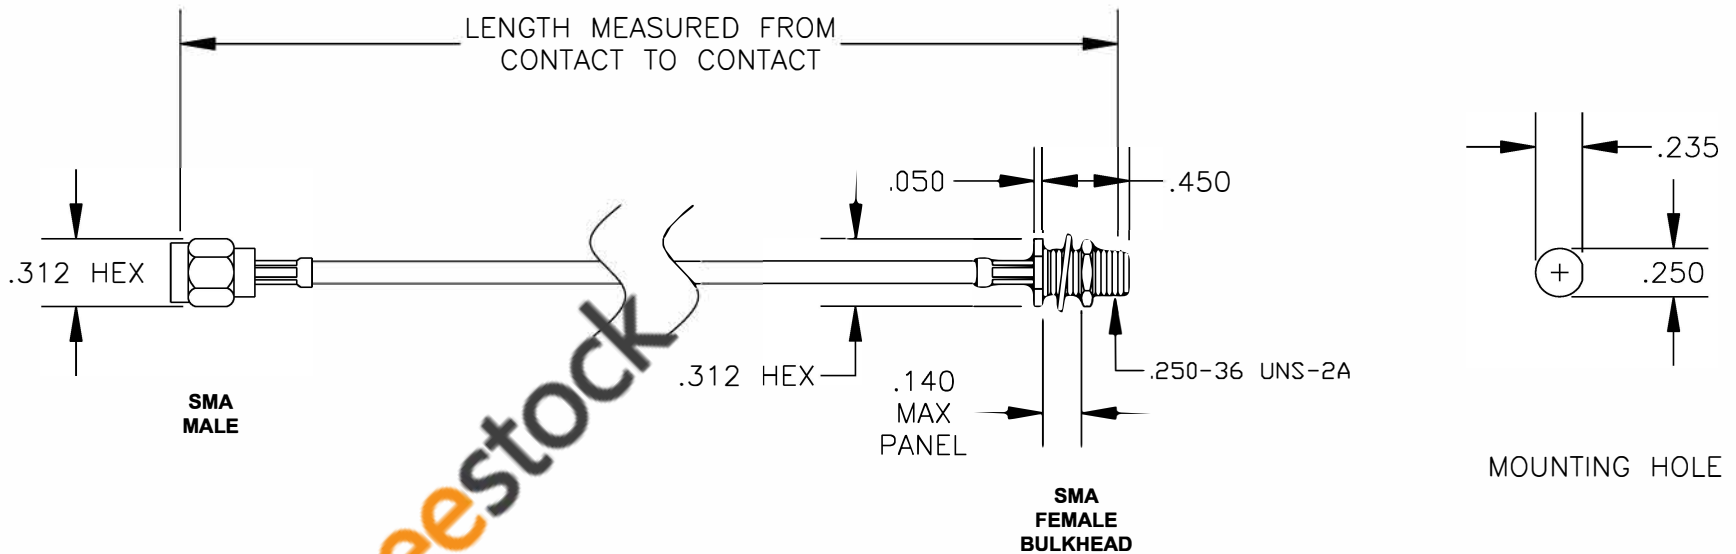

COMPONENTS	IMPEDANCE
SMA MALE	50 OHM
SMA FEMALE BULKHEAD	50 OHM

Standard Lengths	
-12	12"
-24	24"
-36	36"
-48	48"
-60	60"
-XXX	Custom Length in inches

ebeestock

RoHS
Compliance
Certified

8TH FLOOR, BUILDING 1, YONGFU SCIENCE AND TECHNOLOGY CENTER INDUSTRIAL PARK, NANZHA DISTRICT 5, HUMEN, 523900, DONGGUAN, GUANGDONG, CHINA

ebeestock

WEBSITE: www.ebeestock.com
EMAIL: sales@ebeestock.com

ET36522	DES. CABLE ASSEMBLY, RG179B/U, SMA MALE TO SMA FEMALE BULKHEAD (LEAD FREE)
----------------	--

REV. --	FSCM NO. 53919	CAD FILE 020108	SCALE N/A	SIZE A 127
---------	----------------	-----------------	-----------	------------

- NOTES:
1. UNLESS OTHERWISE SPECIFIED ALL DIMENSIONS ARE NOMINAL.
 2. ALL SPECIFICATIONS ARE SUBJECT TO CHANGE WITHOUT NOTICE AT ANY TIME.
 3. DIMENSIONS ARE IN INCHES.
 4. LENGTH TOLERANCE IS $\pm 1.5\%$ OR $\pm 3/8"$, WHICHEVER IS GREATER.