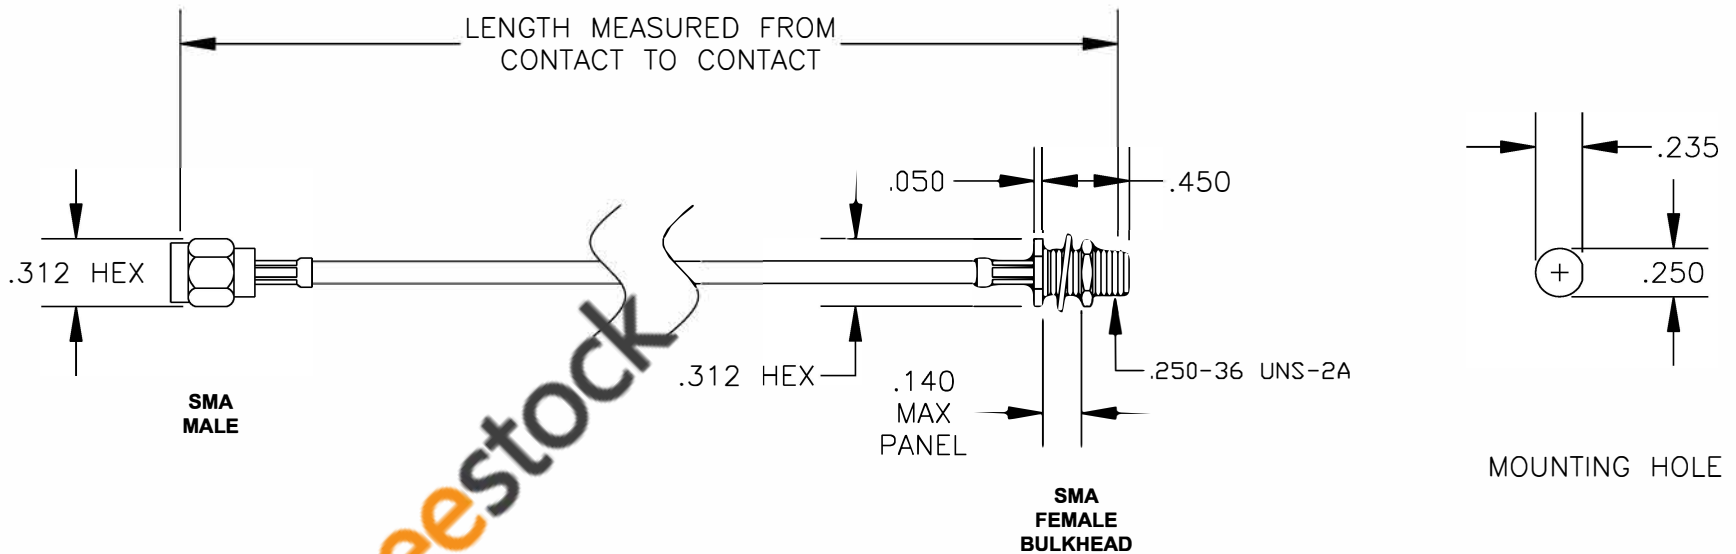

COMPONENTS	IMPEDANCE
SMA MALE	50 OHM
SMA FEMALE BULKHEAD	50 OHM

Standard Lengths	
-12	12"
-24	24"
-36	36"
-48	48"
-60	60"
-XXX	Custom Length in inches

ebeestock

RoHS
Compliance
Certified

8TH FLOOR, BUILDING 1, YONGFU SCIENCE AND TECHNOLOGY CENTER INDUSTRIAL PARK, NANZHA DISTRICT 5, HUMEN, 523900, DONGGUAN, GUANGDONG, CHINA
 WEBSITE: www.ebeestock.com
 EMAIL: sales@ebeestock.com

ET36524	DES. CABLE ASSEMBLY, RG179B/U, SMA MALE TO SMA FEMALE BULKHEAD (LEAD FREE)
----------------	--

REV. --	FSCM NO. 53919	CAD FILE 020108	SCALE N/A	SIZE A 127
---------	----------------	-----------------	-----------	------------

- NOTES:
1. UNLESS OTHERWISE SPECIFIED ALL DIMENSIONS ARE NOMINAL.
 2. ALL SPECIFICATIONS ARE SUBJECT TO CHANGE WITHOUT NOTICE AT ANY TIME.
 3. DIMENSIONS ARE IN INCHES.
 4. LENGTH TOLERANCE IS $\pm 1.5\%$ OR $\pm 3/8"$, WHICHEVER IS GREATER.