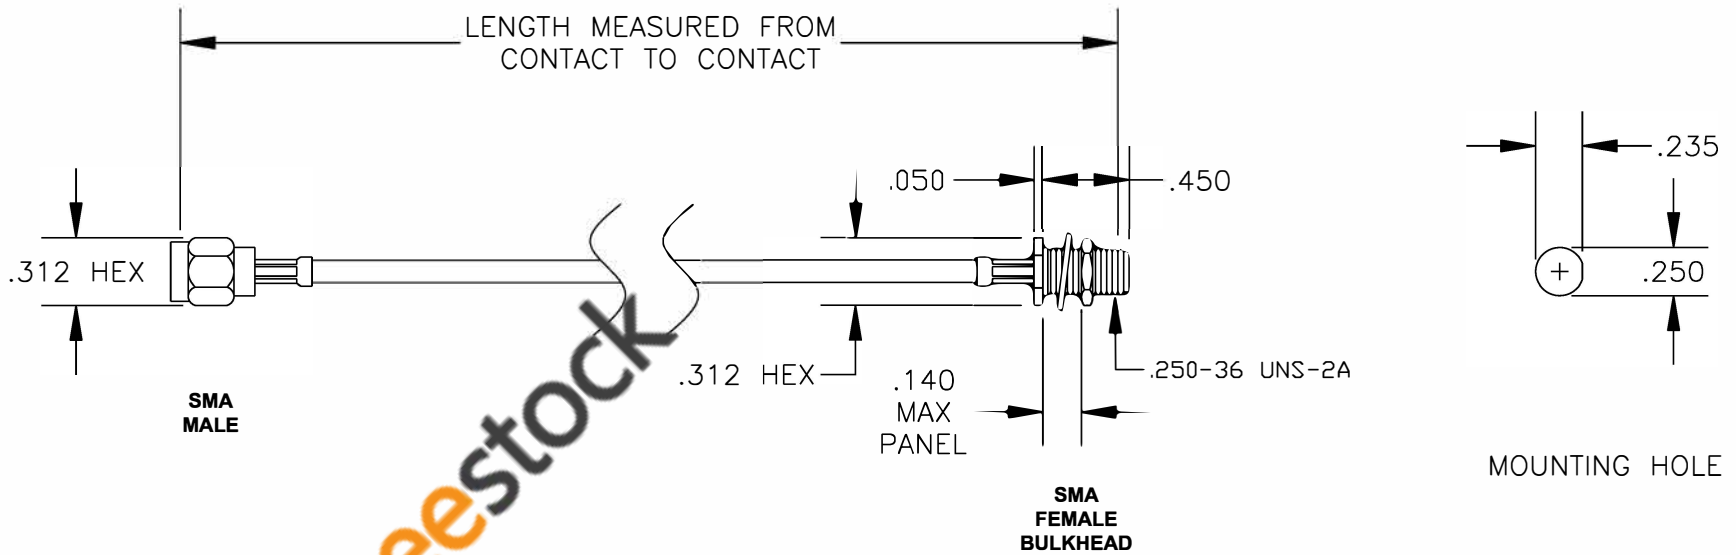

COMPONENTS	IMPEDANCE
SMA MALE	50 OHM
SMA FEMALE BULKHEAD	50 OHM

Standard Lengths	
-12	12"
-24	24"
-36	36"
-48	48"
-60	60"
-XXX	Custom Length in inches

ebeestock

RoHS
Compliance
Certified

8TH FLOOR, BUILDING 1, YONGFU SCIENCE AND TECHNOLOGY CENTER INDUSTRIAL PARK, NANZHA DISTRICT 5, HUMEN, 523900, DONGGUAN, GUANGDONG, CHINA
 WEBSITE: www.ebeestock.com
 EMAIL: sales@ebeestock.com

ET36526		DES. CABLE ASSEMBLY, RG179B/U, SMA MALE TO SMA FEMALE BULKHEAD (LEAD FREE)
----------------	--	--

REV. --	FSCM NO. 53919	CAD FILE 020108	SCALE N/A	SIZE A 127
---------	-----------------------	-----------------	-----------	------------

- NOTES:**
1. UNLESS OTHERWISE SPECIFIED ALL DIMENSIONS ARE NOMINAL.
 2. ALL SPECIFICATIONS ARE SUBJECT TO CHANGE WITHOUT NOTICE AT ANY TIME.
 3. DIMENSIONS ARE IN INCHES.
 4. LENGTH TOLERANCE IS $\pm 1.5\%$ OR $\pm 3/8"$, WHICHEVER IS GREATER.