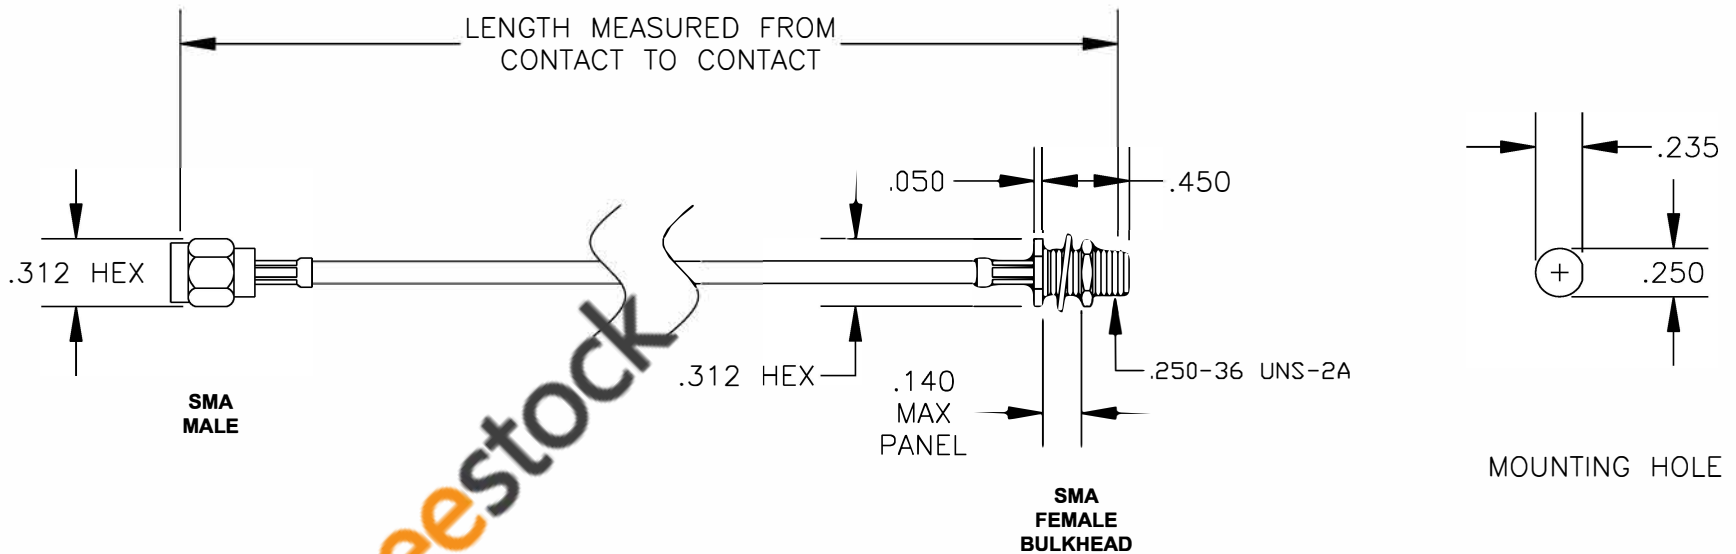

COMPONENTS	IMPEDANCE
SMA MALE	50 OHM
SMA FEMALE BULKHEAD	50 OHM

Standard Lengths	
-12	12"
-24	24"
-36	36"
-48	48"
-60	60"
-XXX	Custom Length in inches

ebeestock

RoHS  
Compliance  
Certified

8TH FLOOR, BUILDING 1, YONGFU SCIENCE AND TECHNOLOGY CENTER INDUSTRIAL PARK, NANZHA DISTRICT 5, HUMEN, 523900, DONGGUAN, GUANGDONG, CHINA

**ebeestock**

WEBSITE: [www.ebeestock.com](http://www.ebeestock.com)  
EMAIL: [sales@ebeestock.com](mailto:sales@ebeestock.com)

<b>ET36527</b>		DES. CABLE ASSEMBLY, RG179B/U, SMA MALE TO SMA FEMALE BULKHEAD (LEAD FREE)	
REV. --	<b>FSCM NO. 53919</b>	CAD FILE 020108	SCALE N/A SIZE A 127

- NOTES:
1. UNLESS OTHERWISE SPECIFIED ALL DIMENSIONS ARE NOMINAL.
  2. ALL SPECIFICATIONS ARE SUBJECT TO CHANGE WITHOUT NOTICE AT ANY TIME.
  3. DIMENSIONS ARE IN INCHES.
  4. LENGTH TOLERANCE IS  $\pm 1.5\%$  OR  $\pm 3/8"$ , WHICHEVER IS GREATER.