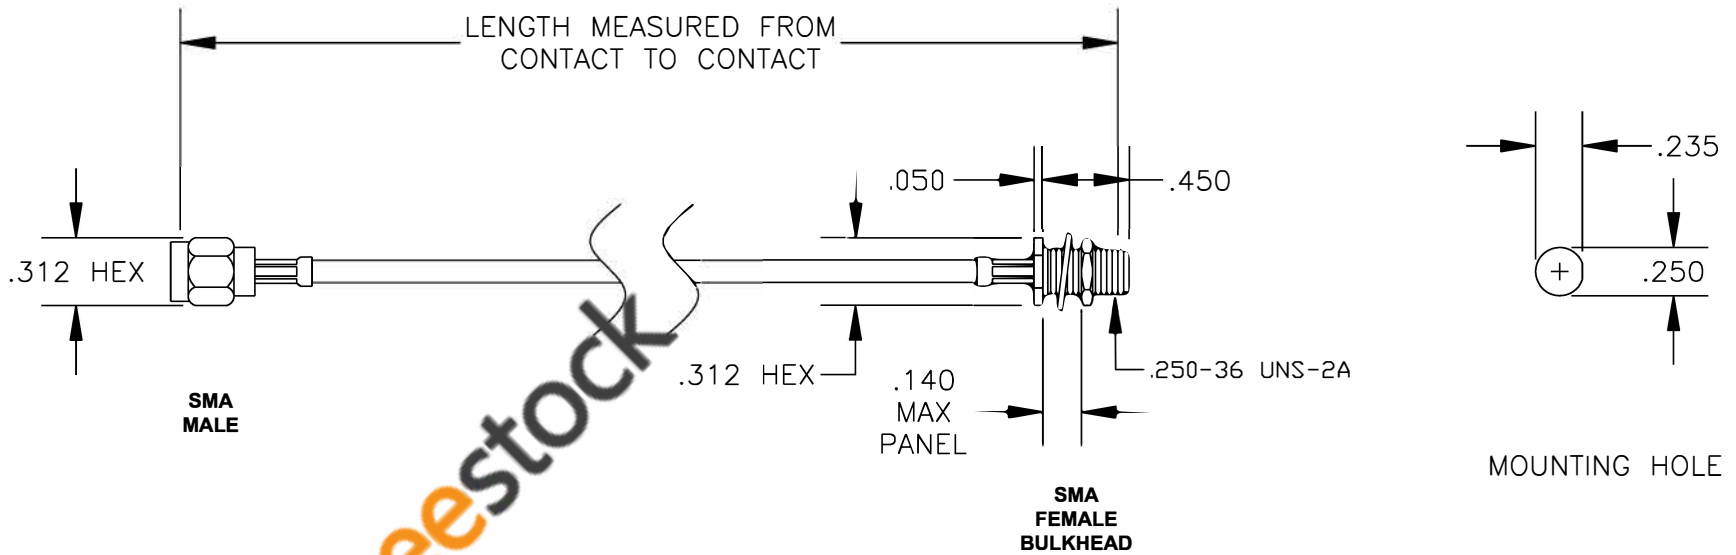

COMPONENTS	IMPEDANCE
SMA MALE	50 OHM
SMA FEMALE BULKHEAD	50 OHM

Standard Lengths	
-12	12"
-24	24"
-36	36"
-48	48"
-60	60"
-XXX	Custom Length in inches

ebeestock

8TH FLOOR, BUILDING 1, YONGFU SCIENCE AND TECHNOLOGY CENTER INDUSTRIAL PARK, NANZHA DISTRICT 5, HUMEN, 523900, DONGGUAN, GUANGDONG, CHINA

ebeestock

WEBSITE: www.ebeestock.com
EMAIL: sales@ebeestock.com

ET36528

DES. CABLE ASSEMBLY, RG179B/U, SMA MALE TO SMA FEMALE BULKHEAD (LEAD FREE)

REV. --	FSCM NO. 53919	CAD FILE 020108	SCALE N/A	SIZE A 127
---------	----------------	-----------------	-----------	------------

NOTES:

1. UNLESS OTHERWISE SPECIFIED ALL DIMENSIONS ARE NOMINAL.
2. ALL SPECIFICATIONS ARE SUBJECT TO CHANGE WITHOUT NOTICE AT ANY TIME.
3. DIMENSIONS ARE IN INCHES.
4. LENGTH TOLERANCE IS $\pm 1.5\%$ OR $\pm 3/8"$, WHICHEVER IS GREATER.