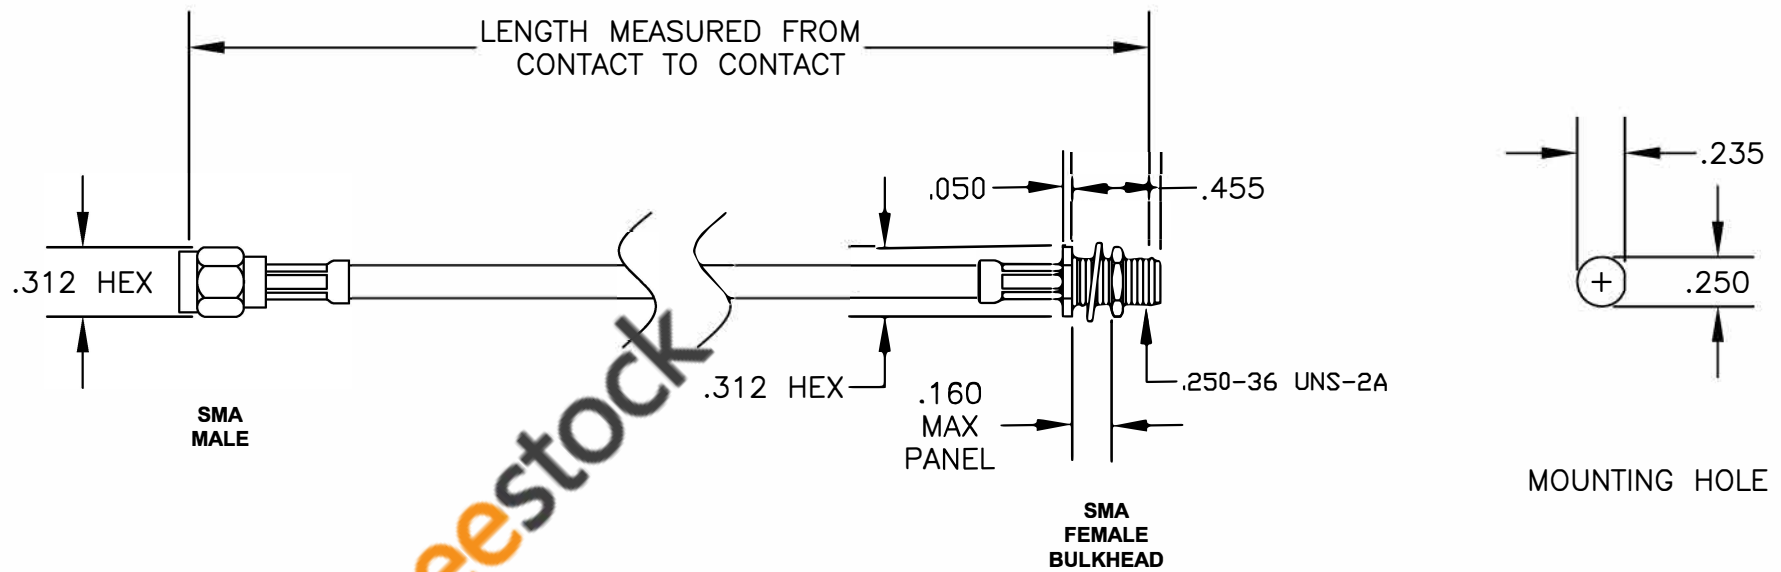

COMPONENTS	IMPEDANCE
SMA MALE	50 OHM
SMA FEMALE BULKHEAD	50 OHM

Standard Lengths	
-12	12"
-24	24"
-36	36"
-48	48"
-60	60"
-XXX	Custom Length in Inches

ebeestock

RoHS
Compliance
Certified

 <p>8TH FLOOR, BUILDING 1, YONGFU SCIENCE AND TECHNOLOGY CENTER INDUSTRIAL PARK, NANZHA DISTRICT 5, HUMEN, 523900, DONGGUAN, GUANGDONG, CHINA</p> <p>WEBSITE: www.ebeestock.com EMAIL: sales@ebeestock.com</p>					
<h1>ET36564</h1>					
<p>DES. CABLE ASSEMBLY, PE-P195, SMA MALE TO SMA FEMALE BULKHEAD (LEAD FREE)</p>					
REV. B	FSCM NO. 53919	CAD FILE 050509	SCALE N/A	SIZE A	127
<p>NOTES:</p> <ol style="list-style-type: none"> UNLESS OTHERWISE SPECIFIED ALL DIMENSIONS ARE NOMINAL. ALL SPECIFICATIONS ARE SUBJECT TO CHANGE WITHOUT NOTICE AT ANY TIME. DIMENSIONS ARE IN INCHES. LENGTH TOLERANCE IS $\pm 1.5\%$ OR 3/8", WHICHEVER IS GREATER. 					