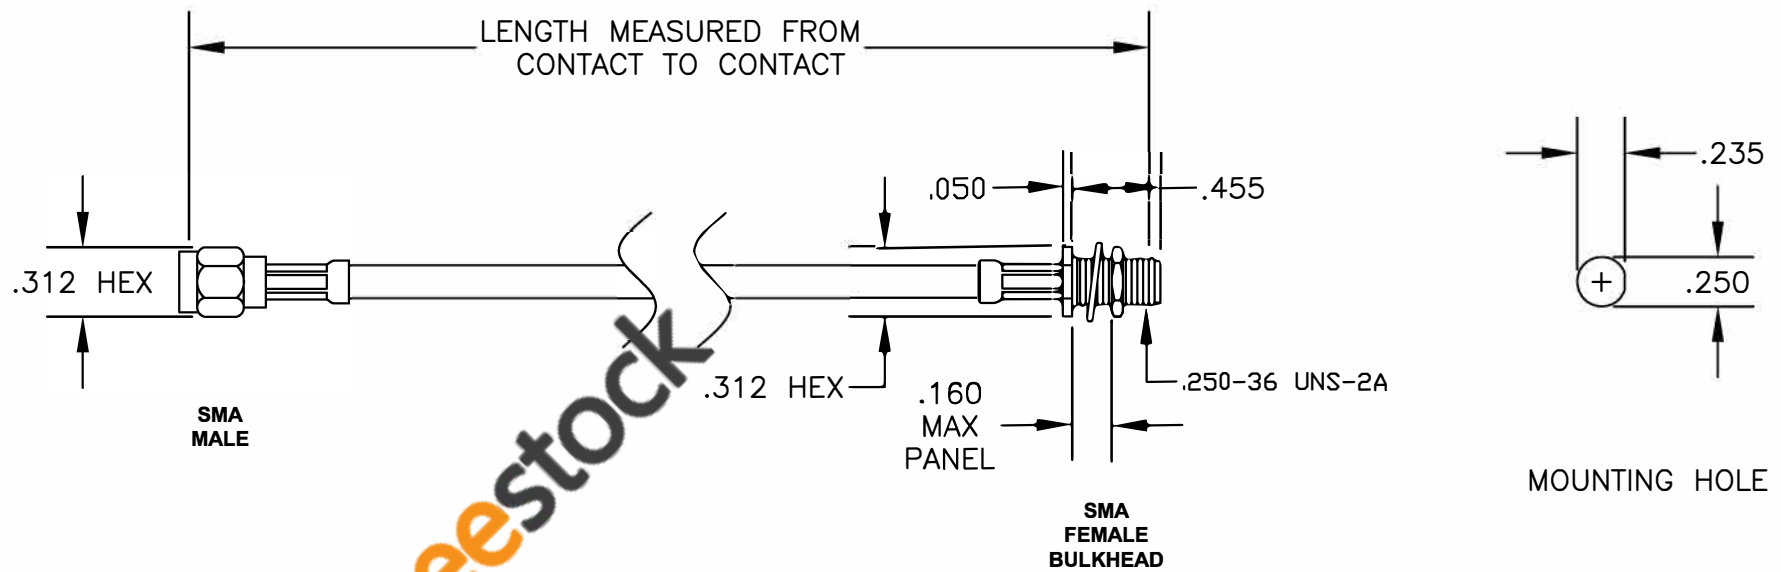

COMPONENTS	IMPEDANCE
SMA MALE	50 OHM
SMA FEMALE BULKHEAD	50 OHM

Standard Lengths	
-12	12"
-24	24"
-36	36"
-48	48"
-60	60"
-XXX	Custom Length in Inches

ebeestock

RoHS
Compliance
Certified

 <p>8TH FLOOR, BUILDING 1, YONGFU SCIENCE AND TECHNOLOGY CENTER INDUSTRIAL PARK, NANZHA DISTRICT 5, HUMEN, 523900, DONGGUAN, GUANGDONG, CHINA</p> <p>WEBSITE: www.ebeestock.com EMAIL: sales@ebeestock.com</p>					
<h1>ET36567</h1>					
<p>DES. CABLE ASSEMBLY, PE-P195, SMA MALE TO SMA FEMALE BULKHEAD (LEAD FREE)</p>					
REV. B	FSCM NO. 53919	CAD FILE 050509	SCALE N/A	SIZE A	127
<p>NOTES: 1. UNLESS OTHERWISE SPECIFIED ALL DIMENSIONS ARE NOMINAL. 2. ALL SPECIFICATIONS ARE SUBJECT TO CHANGE WITHOUT NOTICE AT ANY TIME. 3. DIMENSIONS ARE IN INCHES. 4. LENGTH TOLERANCE IS ± 1.5% OR 3/8", WHICHEVER IS GREATER.</p>					