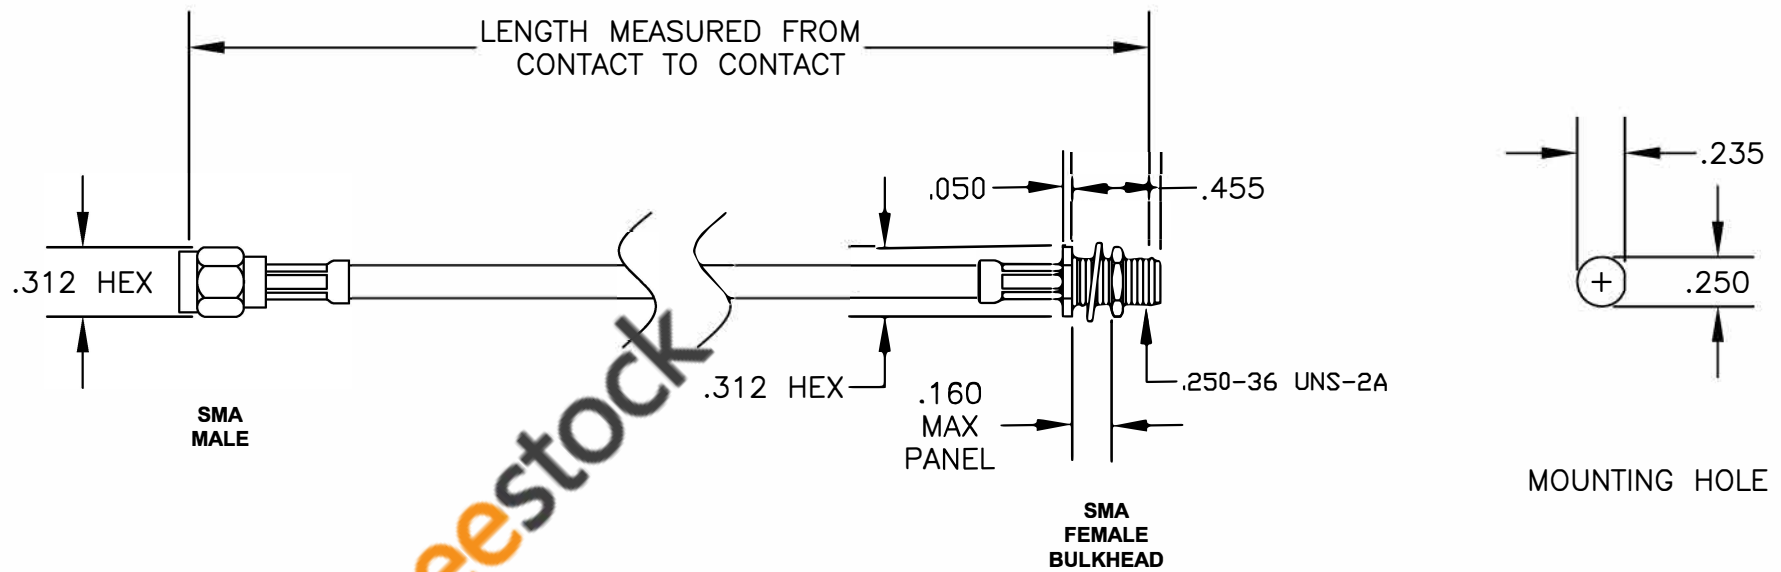

COMPONENTS	IMPEDANCE
SMA MALE	50 OHM
SMA FEMALE BULKHEAD	50 OHM

Standard Lengths	
-12	12"
-24	24"
-36	36"
-48	48"
-60	60"
-XXX	Custom Length in Inches

ebeestock

RoHS  
Compliance  
Certified

**8TH FLOOR, BUILDING 1, YONGFU SCIENCE AND TECHNOLOGY CENTER INDUSTRIAL PARK, NANZHA DISTRICT 5, HUMEN, 523900, DONGGUAN, GUANGDONG, CHINA**  
 WEBSITE: [www.ebeestock.com](http://www.ebeestock.com)  
 EMAIL: [sales@ebeestock.com](mailto:sales@ebeestock.com)

<b>ET36568</b>		DES. CABLE ASSEMBLY, PE-P195, SMA MALE TO SMA FEMALE BULKHEAD (LEAD FREE)			
REV. B	FSCM NO. 53919	CAD FILE 050509	SCALE N/A	SIZE A	127

- NOTES:
- UNLESS OTHERWISE SPECIFIED ALL DIMENSIONS ARE NOMINAL.
  - ALL SPECIFICATIONS ARE SUBJECT TO CHANGE WITHOUT NOTICE AT ANY TIME.
  - DIMENSIONS ARE IN INCHES.
  - LENGTH TOLERANCE IS  $\pm 1.5\%$  OR  $3/8"$ , WHICHEVER IS GREATER.