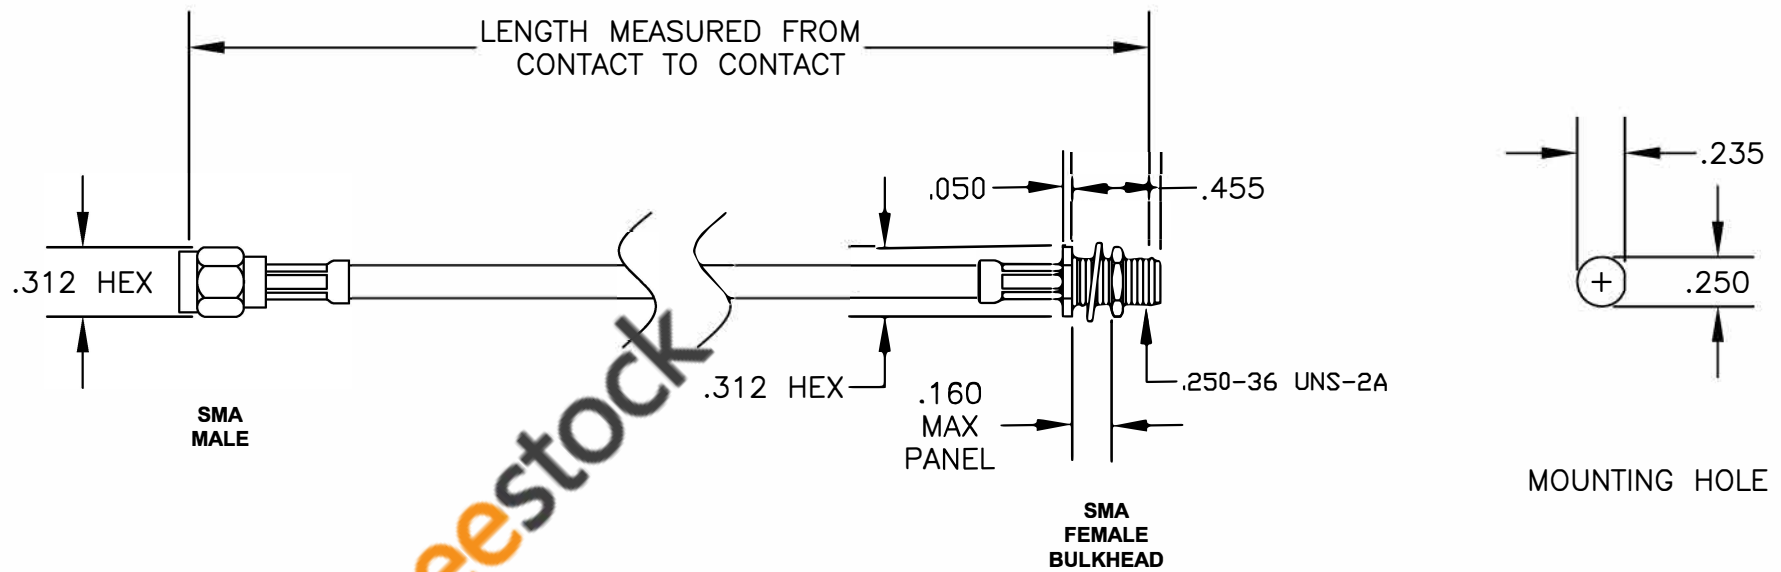

COMPONENTS	IMPEDANCE
SMA MALE	50 OHM
SMA FEMALE BULKHEAD	50 OHM

Standard Lengths	
-12	12"
-24	24"
-36	36"
-48	48"
-60	60"
-XXX	Custom Length in Inches

RoHS  
Compliance  
Certified

 <b>8TH FLOOR, BUILDING 1, YONGFU SCIENCE AND TECHNOLOGY CENTER INDUSTRIAL PARK, NANZHA DISTRICT 5, HUMEN, 523900, DONGGUAN, GUANGDONG, CHINA</b> WEBSITE: <a href="http://www.ebeestock.com">www.ebeestock.com</a> EMAIL: <a href="mailto:sales@ebeestock.com">sales@ebeestock.com</a>					
<b>ET36569</b>				DES. CABLE ASSEMBLY, PE-P195, SMA MALE TO SMA FEMALE BULKHEAD (LEAD FREE)	
REV. B	FSCM NO. 53919	CAD FILE 050509	SCALE N/A	SIZE A	127
<b>NOTES:</b> 1. UNLESS OTHERWISE SPECIFIED ALL DIMENSIONS ARE NOMINAL. 2. ALL SPECIFICATIONS ARE SUBJECT TO CHANGE WITHOUT NOTICE AT ANY TIME. 3. DIMENSIONS ARE IN INCHES. 4. LENGTH TOLERANCE IS $\pm 1.5\%$ OR $3/8"$ , WHICHEVER IS GREATER.					