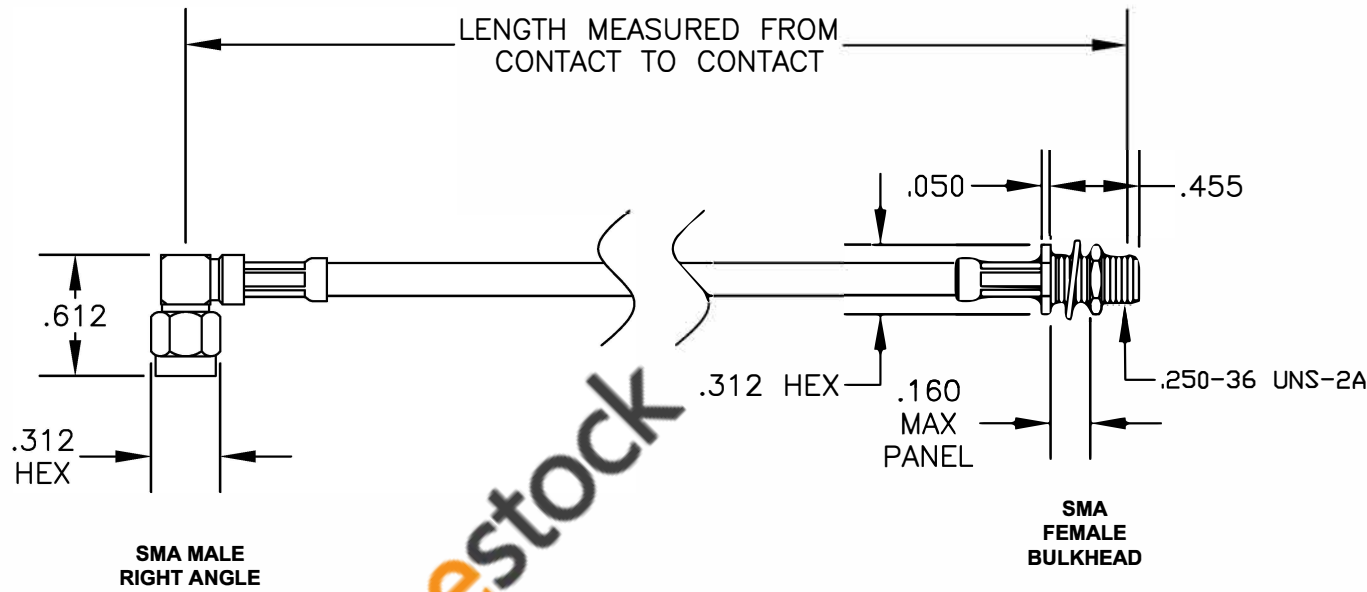

COMPONENTS	IMPEDANCE
SMA MALE RIGHT ANGLE	50 OHM
SMA FEMALE BULKHEAD	50 OHM

Standard Lengths	
-12	12"
-24	24"
-36	36"
-48	48"
-60	60"
-XXX	Custom Length in inches

8TH FLOOR, BUILDING 1, YONGFU SCIENCE AND TECHNOLOGY CENTER INDUSTRIAL PARK, NANZHA DISTRICT 5, HUMEN, 523900, DONGGUAN, GUANGDONG, CHINA
 WEBSITE: www.ebeestock.com
 EMAIL: sales@ebeestock.com

ET36581	DES. CABLE ASSEMBLY, RG223/U, SMA MALE RIGHT ANGLE TO SMA FEMALE BULKHEAD
----------------	---

SIZE A	FSCM NO. 53919	CAD FILE 042109	SCALE N/A	127
--------	----------------	-----------------	-----------	-----

- NOTES:**
- UNLESS OTHERWISE SPECIFIED ALL DIMENSIONS ARE NOMINAL.
 - ALL SPECIFICATIONS ARE SUBJECT TO CHANGE WITHOUT NOTICE AT ANY TIME.
 - DIMENSIONS ARE IN INCHES.
 - LENGTH TOLERANCE IS $\pm 1.5\%$ OR $\pm 3/8"$, WHICHEVER IS GREATER.