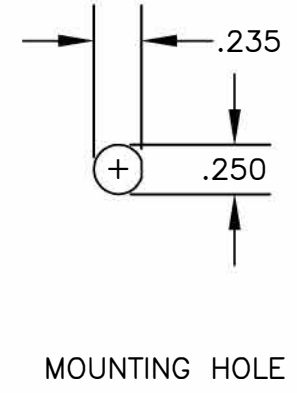

COMPONENTS	IMPEDANCE
SMA MALE RIGHT ANGLE	50 OHM
SMA FEMALE BULKHEAD	50 OHM

Standard Lengths	
-12	12"
-24	24"
-36	36"
-48	48"
-60	60"
-XXX	Custom Length in inches

8TH FLOOR, BUILDING 1, YONGFU SCIENCE AND TECHNOLOGY CENTER INDUSTRIAL PARK, NANZHA DISTRICT 5, HUMEN, 523900, DONGGUAN, GUANGDONG, CHINA
 WEBSITE: www.ebeestock.com
 EMAIL: sales@ebeestock.com

ET36581	DES. CABLE ASSEMBLY, RG223/U, SMA MALE RIGHT ANGLE TO SMA FEMALE BULKHEAD
----------------	---

SIZE A	FSCM NO. 53919	CAD FILE 042109	SCALE N/A	127
--------	----------------	-----------------	-----------	-----

- NOTES:**
- UNLESS OTHERWISE SPECIFIED ALL DIMENSIONS ARE NOMINAL.
 - ALL SPECIFICATIONS ARE SUBJECT TO CHANGE WITHOUT NOTICE AT ANY TIME.
 - DIMENSIONS ARE IN INCHES.
 - LENGTH TOLERANCE IS $\pm 1.5\%$ OR $\pm 3/8"$, WHICHEVER IS GREATER.