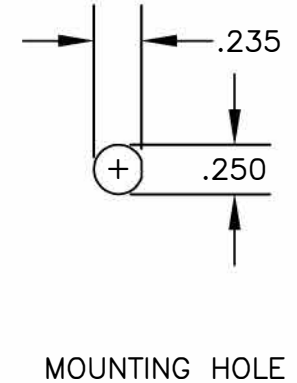

COMPONENTS	IMPEDANCE
SMA MALE RIGHT ANGLE	50 OHM
SMA FEMALE BULKHEAD	50 OHM

Standard Lengths	
-12	12"
-24	24"
-36	36"
-48	48"
-60	60"
-XXX	Custom Length in inches

8TH FLOOR, BUILDING 1, YONGFU SCIENCE AND TECHNOLOGY CENTER INDUSTRIAL PARK, NANZHA DISTRICT 5, HUMEN, 523900, DONGGUAN, GUANGDONG, CHINA
 WEBSITE: www.ebeestock.com
 EMAIL: sales@ebeestock.com

ET36582 DES. CABLE ASSEMBLY, RG223/U, SMA MALE RIGHT ANGLE TO SMA FEMALE BULKHEAD

SIZE A	FSCM NO. 53919	CAD FILE 042109	SCALE N/A	127
--------	----------------	-----------------	-----------	-----

- NOTES:**
- UNLESS OTHERWISE SPECIFIED ALL DIMENSIONS ARE NOMINAL.
 - ALL SPECIFICATIONS ARE SUBJECT TO CHANGE WITHOUT NOTICE AT ANY TIME.
 - DIMENSIONS ARE IN INCHES.
 - LENGTH TOLERANCE IS $\pm 1.5\%$ OR $\pm 3/8"$, WHICHEVER IS GREATER.