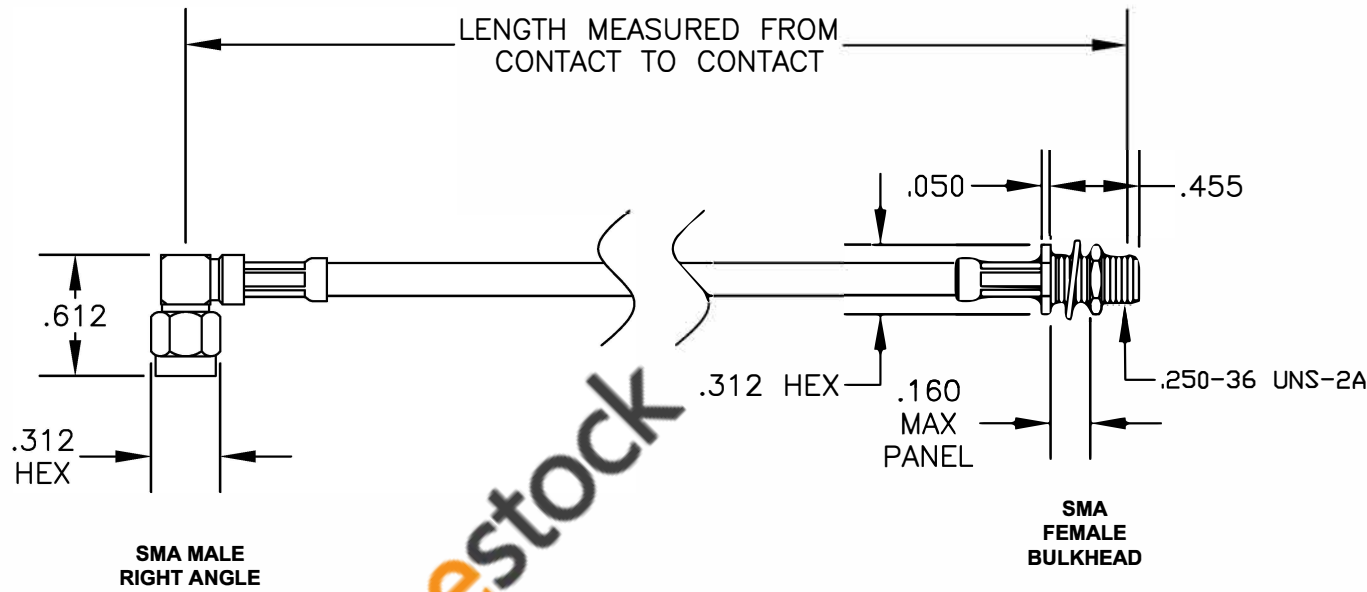

COMPONENTS	IMPEDANCE
SMA MALE RIGHT ANGLE	50 OHM
SMA FEMALE BULKHEAD	50 OHM

Standard Lengths	
-12	12"
-24	24"
-36	36"
-48	48"
-60	60"
-XXX	Custom Length in inches

8TH FLOOR, BUILDING 1, YONGFU SCIENCE AND TECHNOLOGY CENTER INDUSTRIAL PARK, NANZHA DISTRICT 5, HUMEN, 523900, DONGGUAN, GUANGDONG, CHINA
 WEBSITE: www.ebeestock.com
 EMAIL: sales@ebeestock.com

ET36582 DES. CABLE ASSEMBLY, RG223/U, SMA MALE RIGHT ANGLE TO SMA FEMALE BULKHEAD

SIZE A	FSCM NO. 53919	CAD FILE 042109	SCALE N/A	127
--------	----------------	-----------------	-----------	-----

- NOTES:**
- UNLESS OTHERWISE SPECIFIED ALL DIMENSIONS ARE NOMINAL.
 - ALL SPECIFICATIONS ARE SUBJECT TO CHANGE WITHOUT NOTICE AT ANY TIME.
 - DIMENSIONS ARE IN INCHES.
 - LENGTH TOLERANCE IS $\pm 1.5\%$ OR $\pm 3/8"$, WHICHEVER IS GREATER.