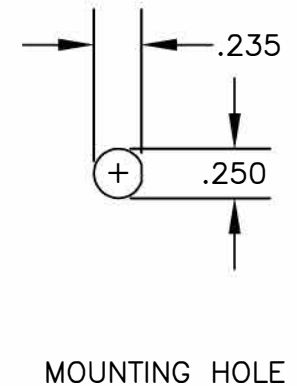

COMPONENTS	IMPEDANCE
SMA MALE RIGHT ANGLE	50 OHM
SMA FEMALE BULKHEAD	50 OHM

Standard Lengths	
-12	12"
-24	24"
-36	36"
-48	48"
-60	60"
-XXX	Custom Length in inches

**8TH FLOOR, BUILDING 1, YONGFU SCIENCE AND TECHNOLOGY CENTER INDUSTRIAL PARK, NANZHA DISTRICT 5, HUMEN, 523900, DONGGUAN, GUANGDONG, CHINA**  
**ebeestock** WEBSITE: [www.ebeestock.com](http://www.ebeestock.com)  
 EMAIL: [sales@ebeestock.com](mailto:sales@ebeestock.com)

<b>ET36583</b>		DES. CABLE ASSEMBLY, RG223/U, SMA MALE RIGHT ANGLE TO SMA FEMALE BULKHEAD	
SIZE A	FSCM NO. 53919	CAD FILE 042109	SCALE N/A
			127

- NOTES:**
- UNLESS OTHERWISE SPECIFIED ALL DIMENSIONS ARE NOMINAL.
  - ALL SPECIFICATIONS ARE SUBJECT TO CHANGE WITHOUT NOTICE AT ANY TIME.
  - DIMENSIONS ARE IN INCHES.
  - LENGTH TOLERANCE IS  $\pm 1.5\%$  OR  $\pm 3/8"$ , WHICHEVER IS GREATER.