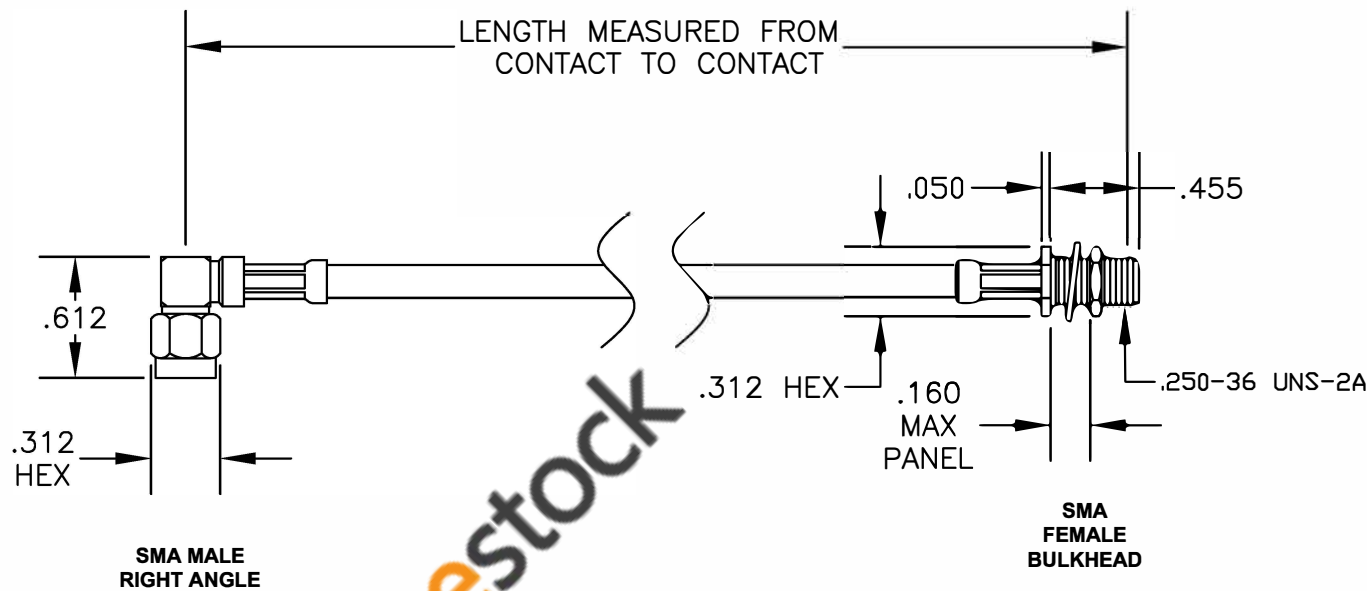

COMPONENTS	IMPEDANCE
SMA MALE RIGHT ANGLE	50 OHM
SMA FEMALE BULKHEAD	50 OHM

Standard Lengths	
-12	12"
-24	24"
-36	36"
-48	48"
-60	60"
-XXX	Custom Length in inches

**8TH FLOOR, BUILDING 1, YONGFU SCIENCE AND TECHNOLOGY CENTER INDUSTRIAL PARK, NANZHA DISTRICT 5, HUMEN, 523900, DONGGUAN, GUANGDONG, CHINA**  
**ebeestock** WEBSITE: [www.ebeestock.com](http://www.ebeestock.com)  
 EMAIL: [sales@ebeestock.com](mailto:sales@ebeestock.com)

<b>ET36583</b>		DES. CABLE ASSEMBLY, RG223/U, SMA MALE RIGHT ANGLE TO SMA FEMALE BULKHEAD	
SIZE A	FSCM NO. 53919	CAD FILE 042109	SCALE N/A
			127

- NOTES:**
- UNLESS OTHERWISE SPECIFIED ALL DIMENSIONS ARE NOMINAL.
  - ALL SPECIFICATIONS ARE SUBJECT TO CHANGE WITHOUT NOTICE AT ANY TIME.
  - DIMENSIONS ARE IN INCHES.
  - LENGTH TOLERANCE IS  $\pm 1.5\%$  OR  $\pm 3/8"$ , WHICHEVER IS GREATER.