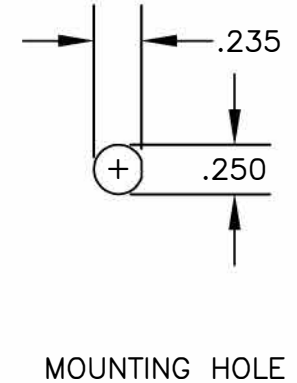

COMPONENTS	IMPEDANCE
SMA MALE RIGHT ANGLE	50 OHM
SMA FEMALE BULKHEAD	50 OHM

Standard Lengths	
-12	12"
-24	24"
-36	36"
-48	48"
-60	60"
-XXX	Custom Length in inches

ebeestock

8TH FLOOR, BUILDING 1, YONGFU SCIENCE AND TECHNOLOGY CENTER INDUSTRIAL PARK, NANZHA DISTRICT 5, HUMEN, 523900, DONGGUAN, GUANGDONG, CHINA
 WEBSITE: www.ebeestock.com
 EMAIL: sales@ebeestock.com

ET36584 DES. CABLE ASSEMBLY, RG223/U, SMA MALE RIGHT ANGLE TO SMA FEMALE BULKHEAD

SIZE A	FSCM NO. 53919	CAD FILE 042109	SCALE N/A	127
--------	----------------	-----------------	-----------	-----

- NOTES:**
- UNLESS OTHERWISE SPECIFIED ALL DIMENSIONS ARE NOMINAL.
 - ALL SPECIFICATIONS ARE SUBJECT TO CHANGE WITHOUT NOTICE AT ANY TIME.
 - DIMENSIONS ARE IN INCHES.
 - LENGTH TOLERANCE IS $\pm 1.5\%$ OR $\pm 3/8"$, WHICHEVER IS GREATER.