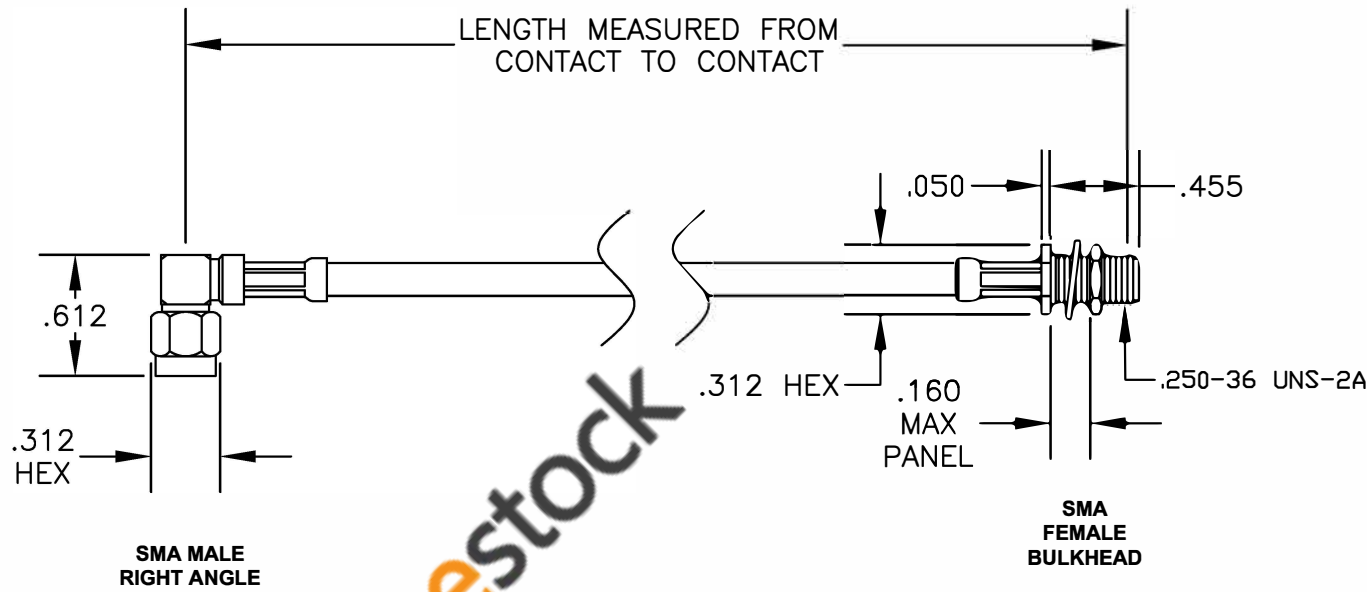

COMPONENTS	IMPEDANCE
SMA MALE RIGHT ANGLE	50 OHM
SMA FEMALE BULKHEAD	50 OHM

Standard Lengths	
-12	12"
-24	24"
-36	36"
-48	48"
-60	60"
-XXX	Custom Length in inches

ebeestock

8TH FLOOR, BUILDING 1, YONGFU SCIENCE AND TECHNOLOGY CENTER INDUSTRIAL PARK, NANZHA DISTRICT 5, HUMEN, 523900, DONGGUAN, GUANGDONG, CHINA
 WEBSITE: www.ebeestock.com
 EMAIL: sales@ebeestock.com

ET36584 DES. CABLE ASSEMBLY, RG223/U, SMA MALE RIGHT ANGLE TO SMA FEMALE BULKHEAD

SIZE A	FSCM NO. 53919	CAD FILE 042109	SCALE N/A	127
--------	----------------	-----------------	-----------	-----

- NOTES:**
- UNLESS OTHERWISE SPECIFIED ALL DIMENSIONS ARE NOMINAL.
 - ALL SPECIFICATIONS ARE SUBJECT TO CHANGE WITHOUT NOTICE AT ANY TIME.
 - DIMENSIONS ARE IN INCHES.
 - LENGTH TOLERANCE IS $\pm 1.5\%$ OR $\pm 3/8"$, WHICHEVER IS GREATER.