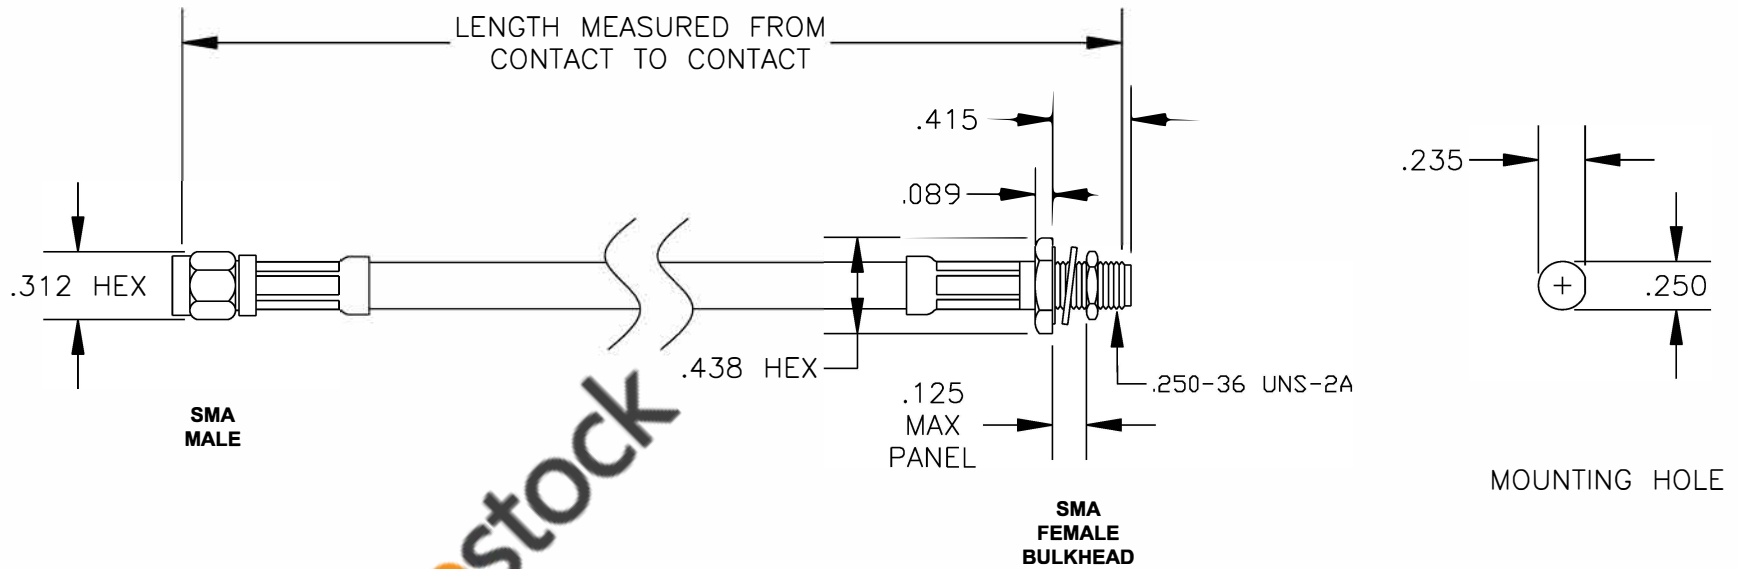

COMPONENTS	IMPEDANCE
SMA MALE	50 OHM
SMA FEMALE BULKHEAD	50 OHM

Standard Lengths	
-12	12"
-24	24"
-36	36"
-48	48"
-60	60"
-XXX	Custom Length in inches

8TH FLOOR, BUILDING 1, YONGFU SCIENCE AND TECHNOLOGY CENTER INDUSTRIAL PARK, NANZHA DISTRICT 5, HUMEN, 523900, DONG GUAN, GUANGDONG, CHINA
 WEBSITE: www.ebeestock.com
 EMAIL: sales@ebeestock.com

ET36587		DES. CABLE ASSEMBLY, RG62A/U, SMA MALE TO SMA FEMALE BULKHEAD	
REV. A	FSCM NO. 53919	CAD FILE 020508	SCALE N/A SIZE A 127

- NOTES:**
1. UNLESS OTHERWISE SPECIFIED ALL DIMENSIONS ARE NOMINAL.
 2. ALL SPECIFICATIONS ARE SUBJECT TO CHANGE WITHOUT NOTICE AT ANY TIME.
 3. DIMENSIONS ARE IN INCHES.
 4. LENGTH TOLERANCE IS $\pm 1.5\%$ OR $\pm 3/8"$, WHICHEVER IS GREATER.