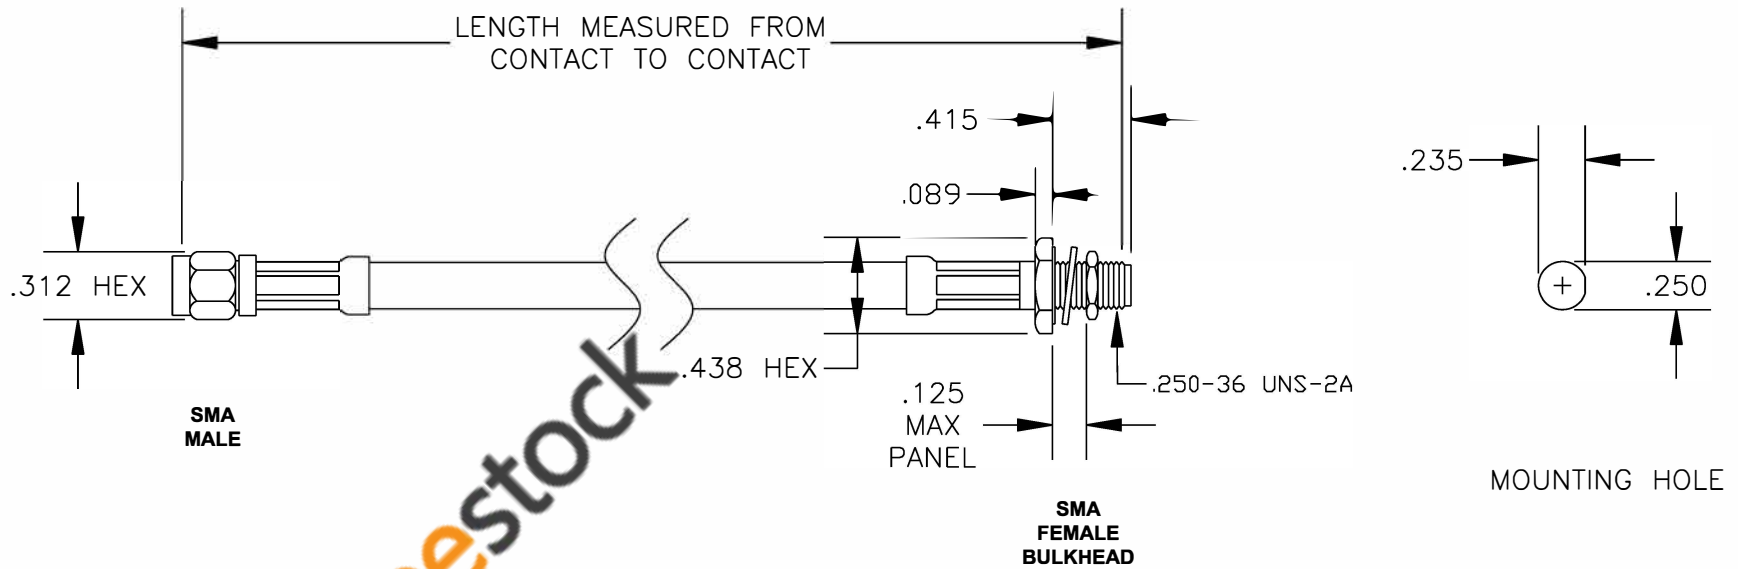

COMPONENTS	IMPEDANCE
SMA MALE	50 OHM
SMA FEMALE BULKHEAD	50 OHM

Standard Lengths	
-12	12"
-24	24"
-36	36"
-48	48"
-60	60"
-XXX	Custom Length in inches

ebeestock

**8TH FLOOR, BUILDING 1, YONGFU SCIENCE AND TECHNOLOGY CENTER INDUSTRIAL PARK, NANZHA DISTRICT 5, HUMEN, 523900, DONG GUAN, GUANGDONG, CHINA**  
 WEBSITE: [www.ebeestock.com](http://www.ebeestock.com)  
 EMAIL: [sales@ebeestock.com](mailto:sales@ebeestock.com)

<b>ET36589</b>		DES. CABLE ASSEMBLY, RG62A/U, SMA MALE TO SMA FEMALE BULKHEAD	
REV. A	FSCM NO. 53919	CAD FILE 020508	SCALE N/A SIZE A 127

- NOTES:
1. UNLESS OTHERWISE SPECIFIED ALL DIMENSIONS ARE NOMINAL.
  2. ALL SPECIFICATIONS ARE SUBJECT TO CHANGE WITHOUT NOTICE AT ANY TIME.
  3. DIMENSIONS ARE IN INCHES.
  4. LENGTH TOLERANCE IS  $\pm 1.5\%$  OR  $\pm 3/8"$ , WHICHEVER IS GREATER.