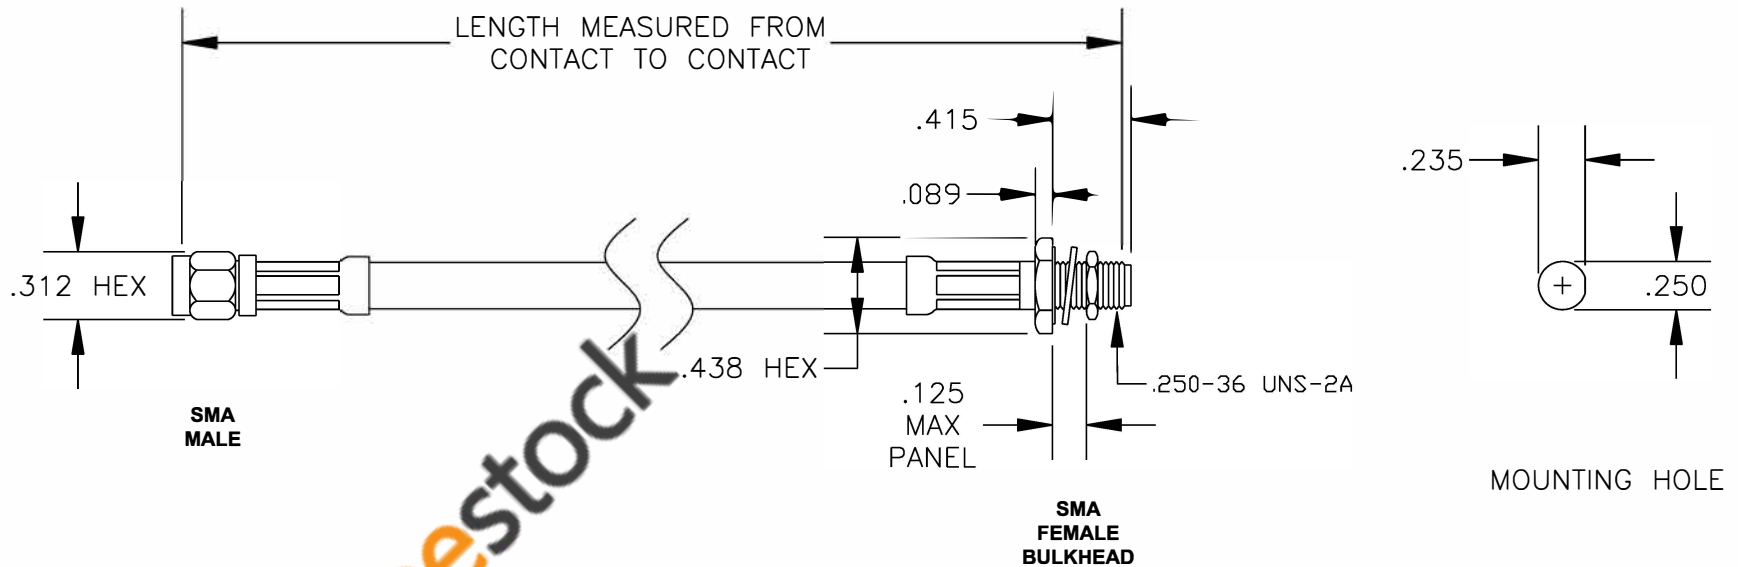

COMPONENTS	IMPEDANCE
SMA MALE	50 OHM
SMA FEMALE BULKHEAD	50 OHM

Standard Lengths	
-12	12"
-24	24"
-36	36"
-48	48"
-60	60"
-XXX	Custom Length in inches

**8TH FLOOR, BUILDING 1, YONGFU SCIENCE AND TECHNOLOGY CENTER INDUSTRIAL PARK, NANZHA DISTRICT 5, HUMEN, 523900, DONG GUAN, GUANGDONG, CHINA**  
 WEBSITE: [www.ebeestock.com](http://www.ebeestock.com)  
 EMAIL: [sales@ebeestock.com](mailto:sales@ebeestock.com)

<b>ET36590</b>		DES. CABLE ASSEMBLY, RG62A/U, SMA MALE TO SMA FEMALE BULKHEAD	
REV. A	FSCM NO. 53919	CAD FILE 020508	SCALE N/A SIZE A 127

- NOTES:**
- UNLESS OTHERWISE SPECIFIED ALL DIMENSIONS ARE NOMINAL.
  - ALL SPECIFICATIONS ARE SUBJECT TO CHANGE WITHOUT NOTICE AT ANY TIME.
  - DIMENSIONS ARE IN INCHES.
  - LENGTH TOLERANCE IS  $\pm 1.5\%$  OR  $\pm 3/8"$ , WHICHEVER IS GREATER.