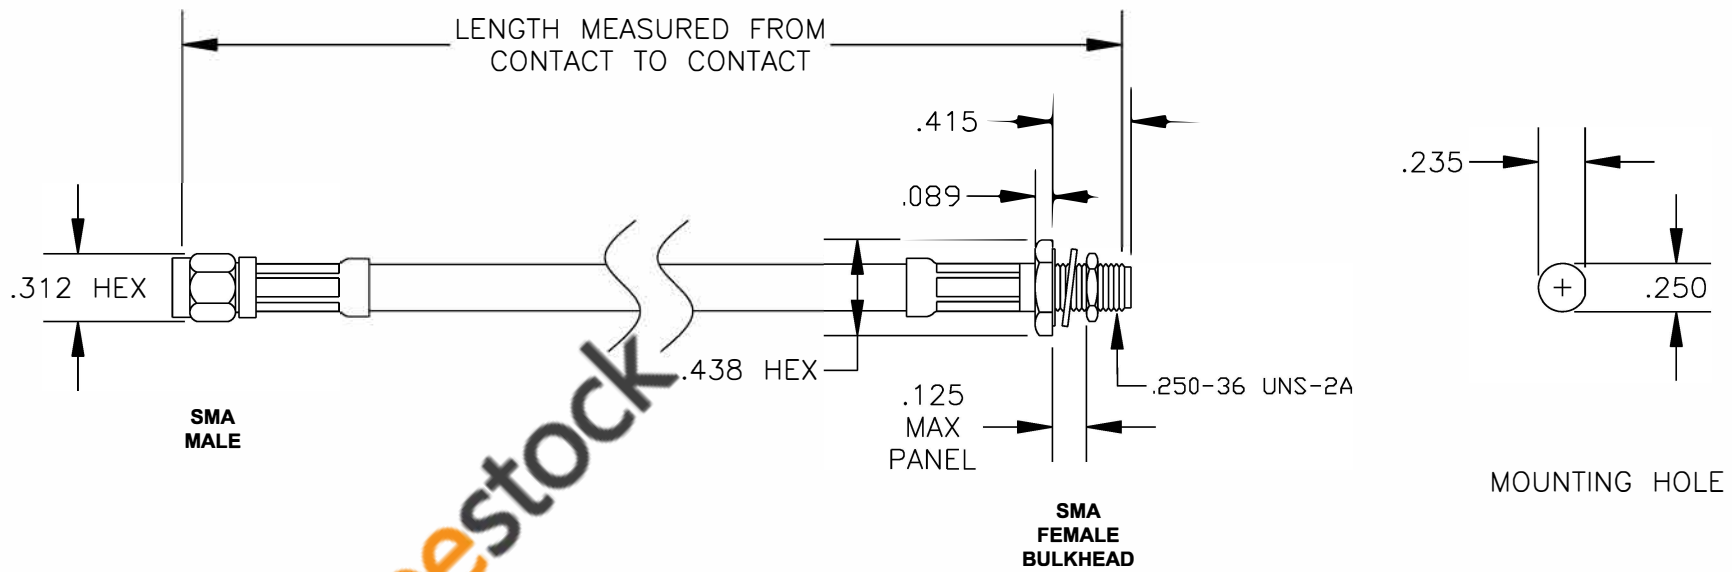

COMPONENTS	IMPEDANCE
SMA MALE	50 OHM
SMA FEMALE BULKHEAD	50 OHM

Standard Lengths	
-12	12"
-24	24"
-36	36"
-48	48"
-60	60"
-XXX	Custom Length in inches

**8TH FLOOR, BUILDING 1, YONGFU SCIENCE AND TECHNOLOGY CENTER INDUSTRIAL PARK, NANZHA DISTRICT 5, HUMEN, 523900, DONG GUAN, GUANGDONG, CHINA**  
 WEBSITE: [www.ebeestock.com](http://www.ebeestock.com)  
 EMAIL: [sales@ebeestock.com](mailto:sales@ebeestock.com)

<b>ET36591</b>		DES. CABLE ASSEMBLY, RG62A/U, SMA MALE TO SMA FEMALE BULKHEAD	
REV. A	FSCM NO. 53919	CAD FILE 020508	SCALE N/A SIZE A 127

- NOTES:**
1. UNLESS OTHERWISE SPECIFIED ALL DIMENSIONS ARE NOMINAL.
  2. ALL SPECIFICATIONS ARE SUBJECT TO CHANGE WITHOUT NOTICE AT ANY TIME.
  3. DIMENSIONS ARE IN INCHES.
  4. LENGTH TOLERANCE IS  $\pm 1.5\%$  OR  $\pm 3/8"$ , WHICHEVER IS GREATER.