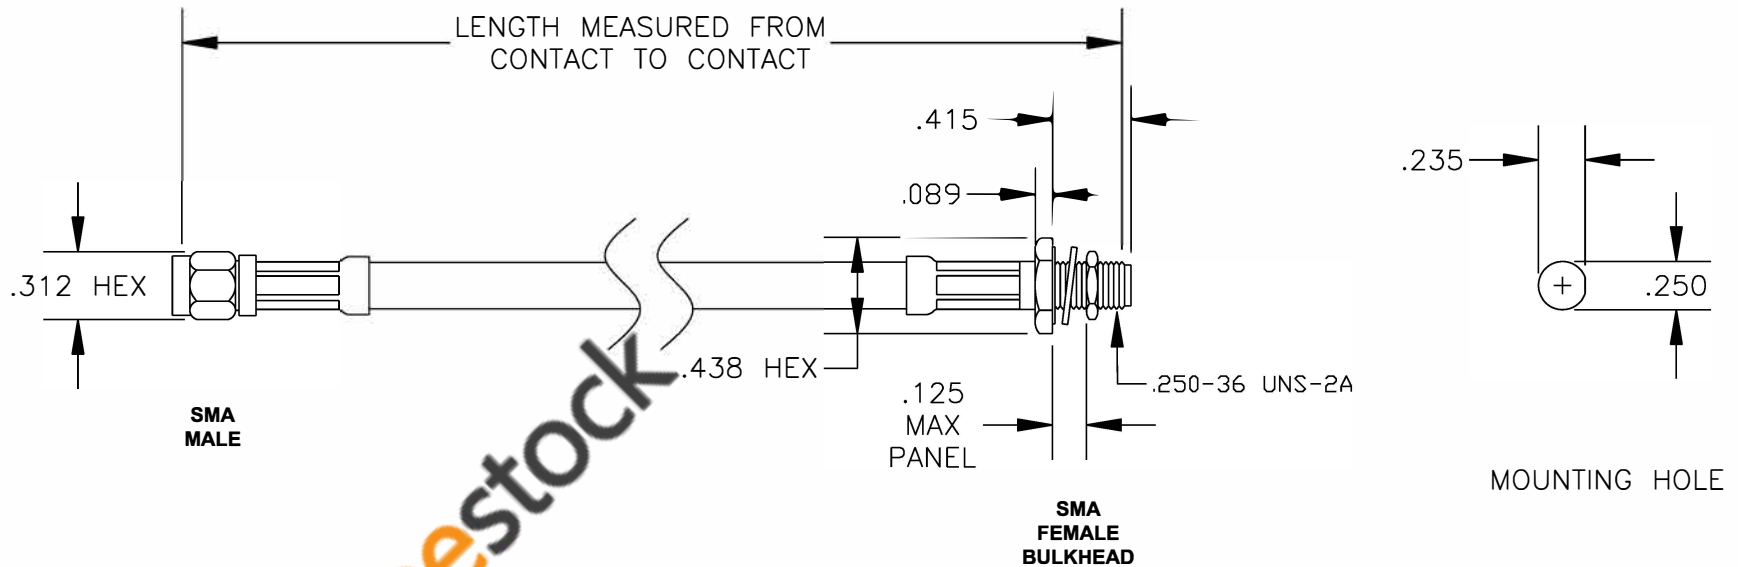

COMPONENTS	IMPEDANCE
SMA MALE	50 OHM
SMA FEMALE BULKHEAD	50 OHM

Standard Lengths	
-12	12"
-24	24"
-36	36"
-48	48"
-60	60"
-XXX	Custom Length in inches

**8TH FLOOR, BUILDING 1, YONGFU SCIENCE AND TECHNOLOGY CENTER INDUSTRIAL PARK, NANZHA DISTRICT 5, HUMEN, 523900, DONG GUAN, GUANGDONG, CHINA**  
 WEBSITE: [www.ebeestock.com](http://www.ebeestock.com)  
 EMAIL: [sales@ebeestock.com](mailto:sales@ebeestock.com)

<b>ET36592</b>		DES. CABLE ASSEMBLY, RG62A/U, SMA MALE TO SMA FEMALE BULKHEAD	
REV. A	FSCM NO. 53919	CAD FILE 020508	SCALE N/A SIZE A 127

- NOTES:**
- UNLESS OTHERWISE SPECIFIED ALL DIMENSIONS ARE NOMINAL.
  - ALL SPECIFICATIONS ARE SUBJECT TO CHANGE WITHOUT NOTICE AT ANY TIME.
  - DIMENSIONS ARE IN INCHES.
  - LENGTH TOLERANCE IS  $\pm 1.5\%$  OR  $\pm 3/8"$ , WHICHEVER IS GREATER.