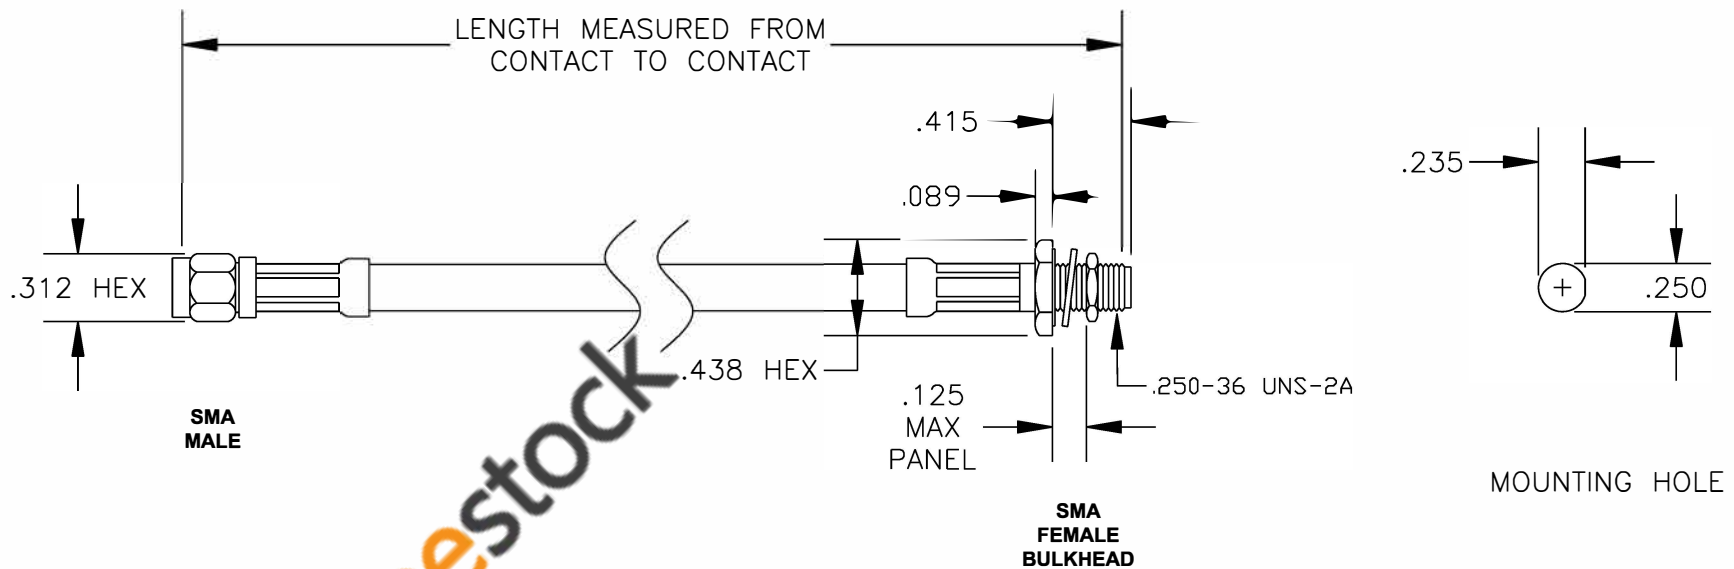

COMPONENTS	IMPEDANCE
SMA MALE	50 OHM
SMA FEMALE BULKHEAD	50 OHM

Standard Lengths	
-12	12"
-24	24"
-36	36"
-48	48"
-60	60"
-XXX	Custom Length in inches

ebeestock

8TH FLOOR, BUILDING 1, YONGFU SCIENCE AND TECHNOLOGY CENTER INDUSTRIAL PARK, NANZHA DISTRICT 5, HUMEN, 523900, DONG GUAN, GUANGDONG, CHINA
 WEBSITE: www.ebeestock.com
 EMAIL: sales@ebeestock.com

ET36593		DES. CABLE ASSEMBLY, RG62A/U, SMA MALE TO SMA FEMALE BULKHEAD	
REV. A	FSCM NO. 53919	CAD FILE 020508	SCALE N/A SIZE A 127

- NOTES:**
- UNLESS OTHERWISE SPECIFIED ALL DIMENSIONS ARE NOMINAL.
 - ALL SPECIFICATIONS ARE SUBJECT TO CHANGE WITHOUT NOTICE AT ANY TIME.
 - DIMENSIONS ARE IN INCHES.
 - LENGTH TOLERANCE IS $\pm 1.5\%$ OR $\pm 3/8"$, WHICHEVER IS GREATER.