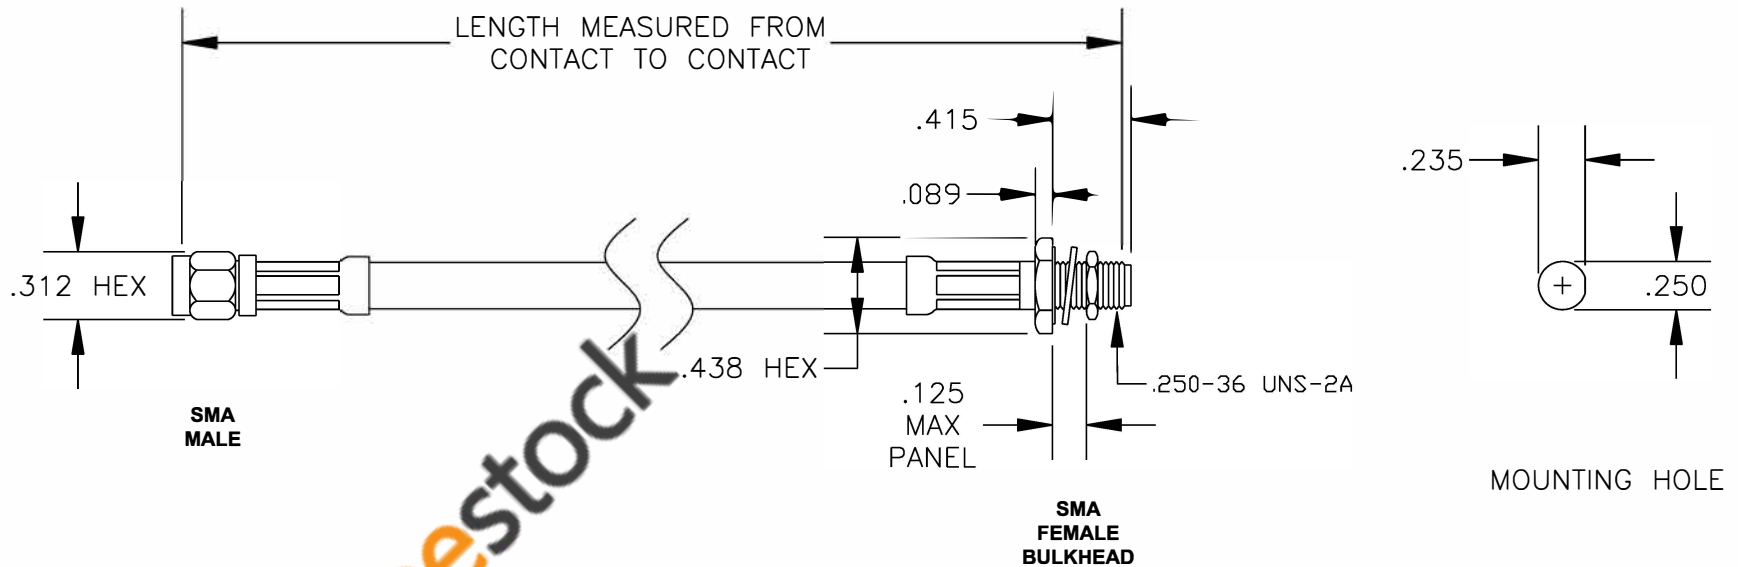

COMPONENTS	IMPEDANCE
SMA MALE	50 OHM
SMA FEMALE BULKHEAD	50 OHM

Standard Lengths	
-12	12"
-24	24"
-36	36"
-48	48"
-60	60"
-XXX	Custom Length in inches

**8TH FLOOR, BUILDING 1, YONGFU SCIENCE AND TECHNOLOGY CENTER INDUSTRIAL PARK, NANZHA DISTRICT 5, HUMEN, 523900, DONG GUAN, GUANGDONG, CHINA**  
 WEBSITE: [www.ebeestock.com](http://www.ebeestock.com)  
 EMAIL: [sales@ebeestock.com](mailto:sales@ebeestock.com)

<b>ET36594</b>		DES. CABLE ASSEMBLY, RG62A/U, SMA MALE TO SMA FEMALE BULKHEAD	
REV. A	FSCM NO. 53919	CAD FILE 020508	SCALE N/A SIZE A 127

- NOTES:**
1. UNLESS OTHERWISE SPECIFIED ALL DIMENSIONS ARE NOMINAL.
  2. ALL SPECIFICATIONS ARE SUBJECT TO CHANGE WITHOUT NOTICE AT ANY TIME.
  3. DIMENSIONS ARE IN INCHES.
  4. LENGTH TOLERANCE IS  $\pm 1.5\%$  OR  $\pm 3/8"$ , WHICHEVER IS GREATER.