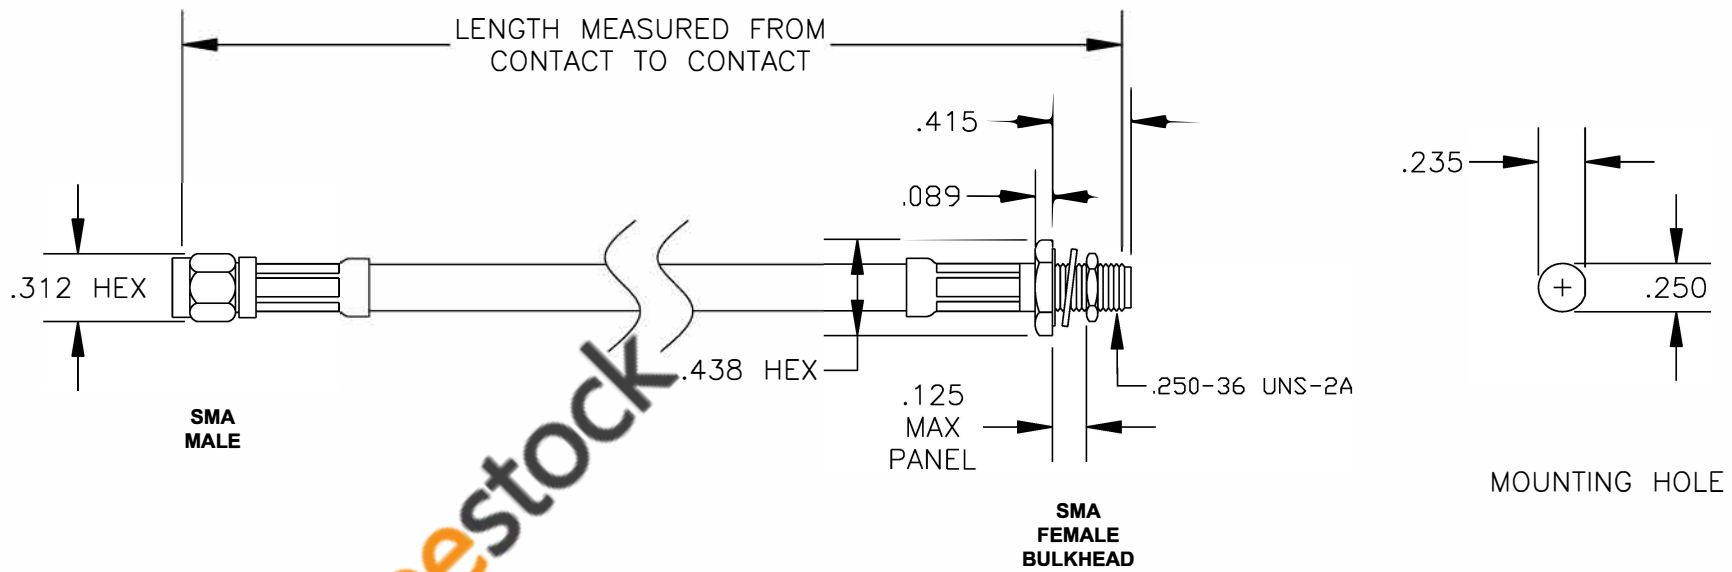

COMPONENTS	IMPEDANCE
SMA MALE	50 OHM
SMA FEMALE BULKHEAD	50 OHM

Standard Lengths	
-12	12"
-24	24"
-36	36"
-48	48"
-60	60"
-XXX	Custom Length in inches

RoHS  
Compliance  
Certified

**8TH FLOOR, BUILDING 1, YONGFU SCIENCE AND TECHNOLOGY CENTER INDUSTRIAL PARK, NANZHA DISTRICT 5, HUMEN, 523900, DONG GUAN, GUANGDONG, CHINA**  
 WEBSITE: [www.ebeestock.com](http://www.ebeestock.com)  
 EMAIL: [sales@ebeestock.com](mailto:sales@ebeestock.com)

<b>ET36595</b>		DES. CABLE ASSEMBLY, RG62A/U, SMA MALE TO SMA FEMALE BULKHEAD (LEAD FREE)	
REV. A	FSCM NO. 53919	CAD FILE 020508	SCALE N/A SIZE A 127

- NOTES:**
1. UNLESS OTHERWISE SPECIFIED ALL DIMENSIONS ARE NOMINAL.
  2. ALL SPECIFICATIONS ARE SUBJECT TO CHANGE WITHOUT NOTICE AT ANY TIME.
  3. DIMENSIONS ARE IN INCHES.
  4. LENGTH TOLERANCE IS  $\pm 1.5\%$  OR  $\pm 3/8"$ , WHICHEVER IS GREATER.