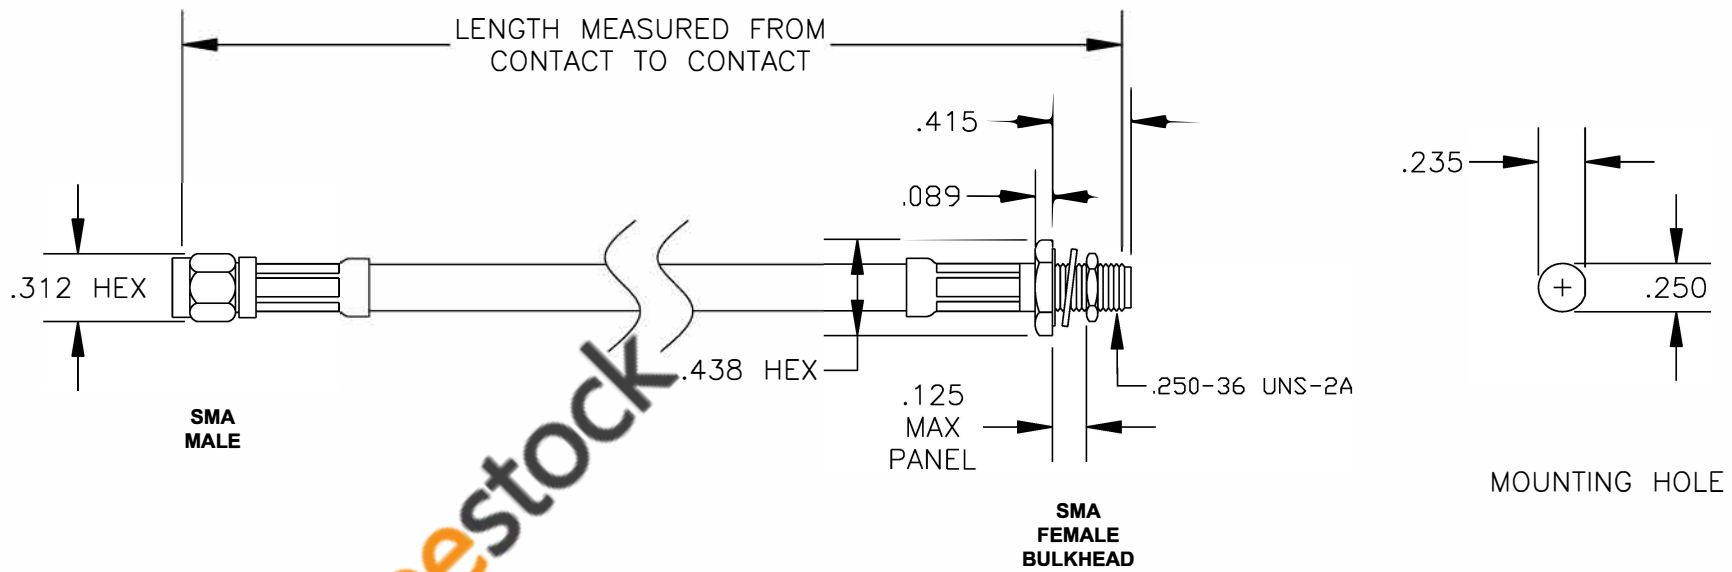

COMPONENTS	IMPEDANCE
SMA MALE	50 OHM
SMA FEMALE BULKHEAD	50 OHM

Standard Lengths	
-12	12"
-24	24"
-36	36"
-48	48"
-60	60"
-XXX	Custom Length in inches

RoHS
Compliance
Certified

8TH FLOOR, BUILDING 1, YONGFU SCIENCE AND TECHNOLOGY CENTER INDUSTRIAL PARK, NANZHA DISTRICT 5, HUMEN, 523900, DONG GUAN, GUANGDONG, CHINA
 WEBSITE: www.ebeestock.com
 EMAIL: sales@ebeestock.com

ET36596		DES. CABLE ASSEMBLY, RG62A/U, SMA MALE TO SMA FEMALE BULKHEAD (LEAD FREE)		
REV. A	FSCM NO. 53919	CAD FILE 020508	SCALE N/A	SIZE A 127

- NOTES:**
- UNLESS OTHERWISE SPECIFIED ALL DIMENSIONS ARE NOMINAL.
 - ALL SPECIFICATIONS ARE SUBJECT TO CHANGE WITHOUT NOTICE AT ANY TIME.
 - DIMENSIONS ARE IN INCHES.
 - LENGTH TOLERANCE IS $\pm 1.5\%$ OR $\pm 3/8"$, WHICHEVER IS GREATER.