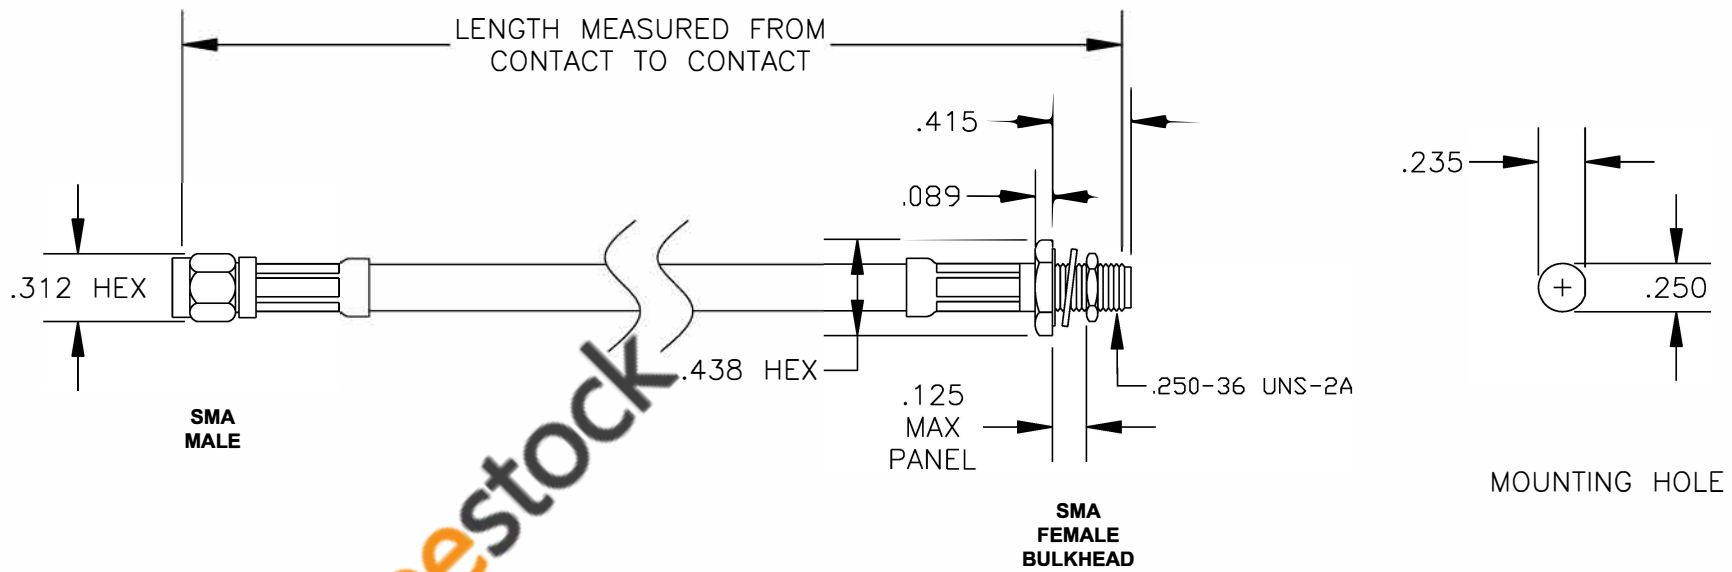

COMPONENTS	IMPEDANCE
SMA MALE	50 OHM
SMA FEMALE BULKHEAD	50 OHM

Standard Lengths	
-12	12"
-24	24"
-36	36"
-48	48"
-60	60"
-XXX	Custom Length in inches

ebeestock

8TH FLOOR, BUILDING 1, YONGFU SCIENCE AND TECHNOLOGY CENTER INDUSTRIAL PARK, NANZHA DISTRICT 5, HUMEN, 523900, DONG GUAN, GUANGDONG, CHINA
 WEBSITE: www.ebeestock.com
 EMAIL: sales@ebeestock.com

ET36597		DES. CABLE ASSEMBLY, RG62A/U, SMA MALE TO SMA FEMALE BULKHEAD (LEAD FREE)	
REV. A	FSCM NO. 53919	CAD FILE 020508	SCALE N/A SIZE A 127

RoHS Compliance Certified

- NOTES:**
1. UNLESS OTHERWISE SPECIFIED ALL DIMENSIONS ARE NOMINAL.
 2. ALL SPECIFICATIONS ARE SUBJECT TO CHANGE WITHOUT NOTICE AT ANY TIME.
 3. DIMENSIONS ARE IN INCHES.
 4. LENGTH TOLERANCE IS $\pm 1.5\%$ OR $\pm 3/8"$, WHICHEVER IS GREATER.