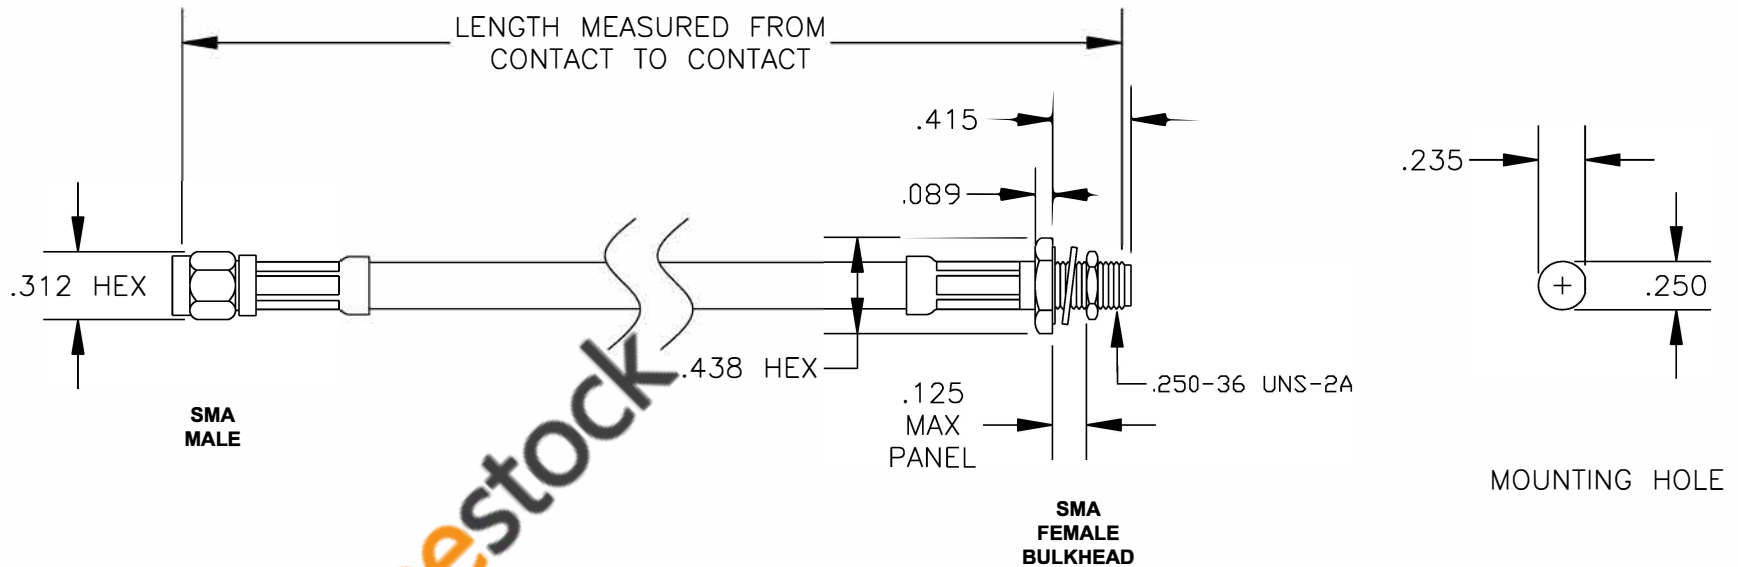

COMPONENTS	IMPEDANCE
SMA MALE	50 OHM
SMA FEMALE BULKHEAD	50 OHM

Standard Lengths	
-12	12"
-24	24"
-36	36"
-48	48"
-60	60"
-XXX	Custom Length in inches

RoHS
Compliance
Certified

8TH FLOOR, BUILDING 1, YONGFU SCIENCE AND TECHNOLOGY CENTER INDUSTRIAL PARK, NANZHA DISTRICT 5, HUMEN, 523900, DONG GUAN, GUANGDONG, CHINA
 WEBSITE: www.ebeeestock.com
 EMAIL: sales@ebeeestock.com

ET36598		DES. CABLE ASSEMBLY, RG62A/U, SMA MALE TO SMA FEMALE BULKHEAD (LEAD FREE)	
REV. A	FSCM NO. 53919	CAD FILE 020508	SCALE N/A SIZE A 127

- NOTES:
- UNLESS OTHERWISE SPECIFIED ALL DIMENSIONS ARE NOMINAL.
 - ALL SPECIFICATIONS ARE SUBJECT TO CHANGE WITHOUT NOTICE AT ANY TIME.
 - DIMENSIONS ARE IN INCHES.
 - LENGTH TOLERANCE IS $\pm 1.5\%$ OR $\pm 3/8"$, WHICHEVER IS GREATER.