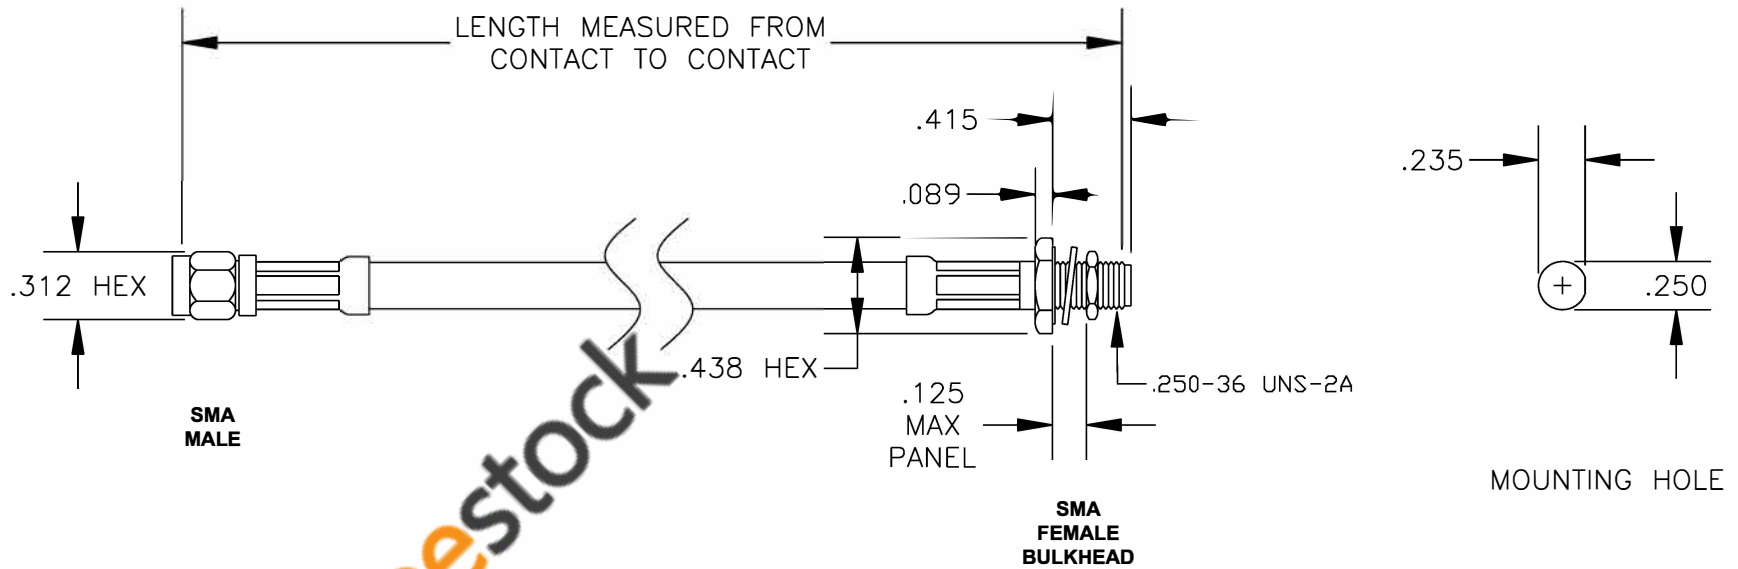

COMPONENTS	IMPEDANCE
SMA MALE	50 OHM
SMA FEMALE BULKHEAD	50 OHM

Standard Lengths	
-12	12"
-24	24"
-36	36"
-48	48"
-60	60"
-XXX	Custom Length in inches

ebeestock

8TH FLOOR, BUILDING 1, YONGFU SCIENCE AND TECHNOLOGY CENTER INDUSTRIAL PARK, NANZHA DISTRICT 5, HUMEN, 523900, DONG GUAN, GUANGDONG, CHINA
 WEBSITE: www.ebeestock.com
 EMAIL: sales@ebeestock.com

ET36599		DES. CABLE ASSEMBLY, RG62A/U, SMA MALE TO SMA FEMALE BULKHEAD (LEAD FREE)	
REV. A	FSCM NO. 53919	CAD FILE 020508	SCALE N/A SIZE A 127

- NOTES:**
- UNLESS OTHERWISE SPECIFIED ALL DIMENSIONS ARE NOMINAL.
 - ALL SPECIFICATIONS ARE SUBJECT TO CHANGE WITHOUT NOTICE AT ANY TIME.
 - DIMENSIONS ARE IN INCHES.
 - LENGTH TOLERANCE IS $\pm 1.5\%$ OR $\pm 3/8"$, WHICHEVER IS GREATER.