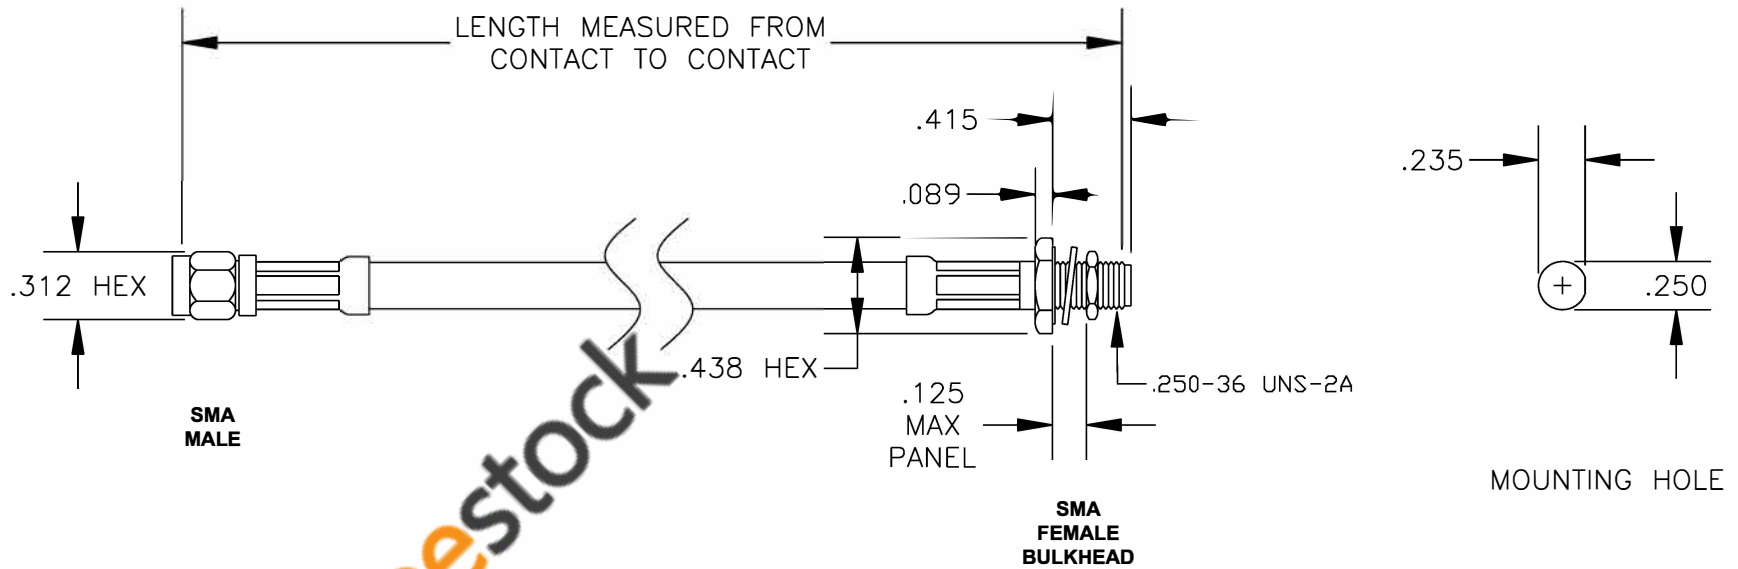

COMPONENTS	IMPEDANCE
SMA MALE	50 OHM
SMA FEMALE BULKHEAD	50 OHM

Standard Lengths	
-12	12"
-24	24"
-36	36"
-48	48"
-60	60"
-XXX	Custom Length in inches

ebeestock

RoHS
Compliance
Certified

8TH FLOOR, BUILDING 1, YONGFU SCIENCE AND TECHNOLOGY CENTER INDUSTRIAL PARK, NANZHA DISTRICT 5, HUMEN, 523900, DONG GUAN, GUANGDONG, CHINA
 WEBSITE: www.ebeestock.com
 EMAIL: sales@ebeestock.com

ET36600		DES. CABLE ASSEMBLY, RG62A/U, SMA MALE TO SMA FEMALE BULKHEAD (LEAD FREE)	
REV. A	FSCM NO. 53919	CAD FILE 020508	SCALE N/A SIZE A 127

- NOTES:**
- UNLESS OTHERWISE SPECIFIED ALL DIMENSIONS ARE NOMINAL.
 - ALL SPECIFICATIONS ARE SUBJECT TO CHANGE WITHOUT NOTICE AT ANY TIME.
 - DIMENSIONS ARE IN INCHES.
 - LENGTH TOLERANCE IS $\pm 1.5\%$ OR $\pm 3/8"$, WHICHEVER IS GREATER.