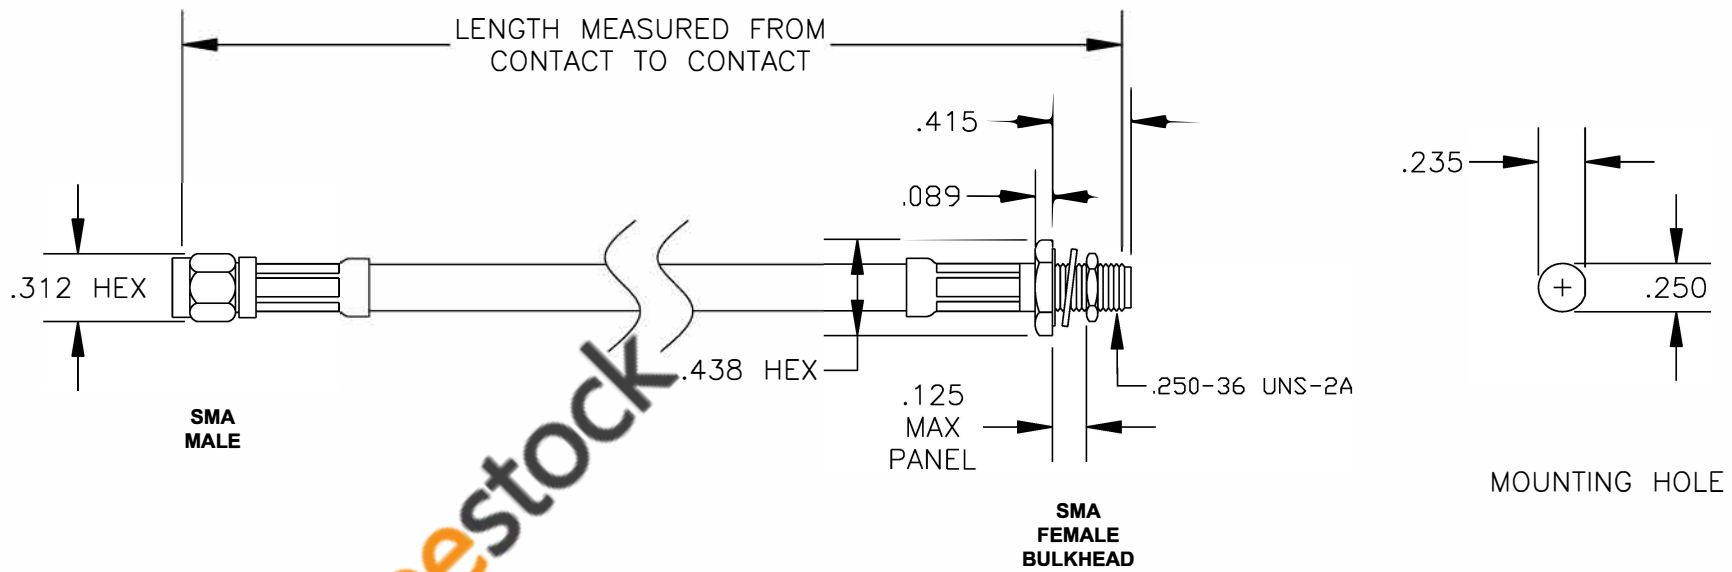

COMPONENTS	IMPEDANCE
SMA MALE	50 OHM
SMA FEMALE BULKHEAD	50 OHM

Standard Lengths	
-12	12"
-24	24"
-36	36"
-48	48"
-60	60"
-XXX	Custom Length in inches

ebeestock

RoHS
Compliance
Certified

8TH FLOOR, BUILDING 1, YONGFU SCIENCE AND TECHNOLOGY CENTER INDUSTRIAL PARK, NANZHA DISTRICT 5, HUMEN, 523900, DONG GUAN, GUANGDONG, CHINA
 WEBSITE: www.ebeestock.com
 EMAIL: sales@ebeestock.com

ET36601		DES. CABLE ASSEMBLY, RG62A/U, SMA MALE TO SMA FEMALE BULKHEAD (LEAD FREE)	
REV. A	FSCM NO. 53919	CAD FILE 020508	SCALE N/A SIZE A 127

- NOTES:**
- UNLESS OTHERWISE SPECIFIED ALL DIMENSIONS ARE NOMINAL.
 - ALL SPECIFICATIONS ARE SUBJECT TO CHANGE WITHOUT NOTICE AT ANY TIME.
 - DIMENSIONS ARE IN INCHES.
 - LENGTH TOLERANCE IS $\pm 1.5\%$ OR $\pm 3/8"$, WHICHEVER IS GREATER.