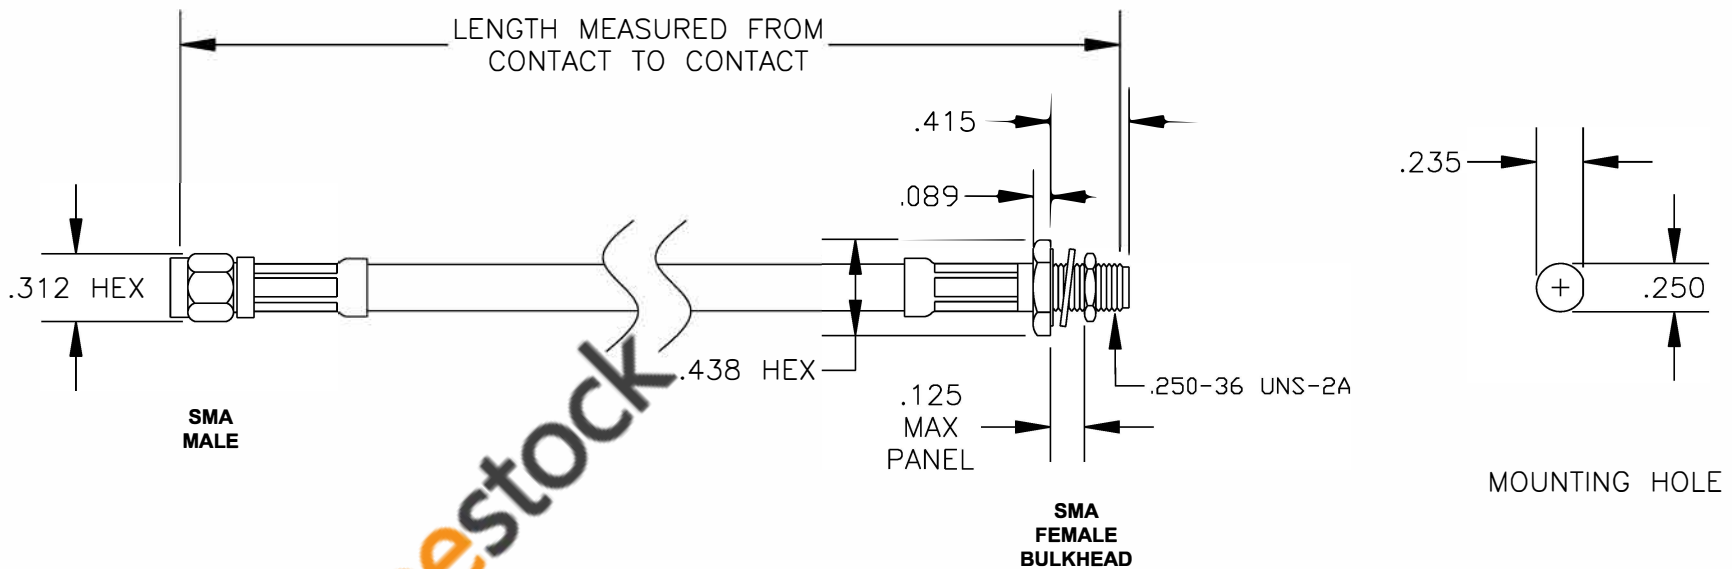

COMPONENTS	IMPEDANCE
SMA MALE	50 OHM
SMA FEMALE BULKHEAD	50 OHM

Standard Lengths	
-12	12"
-24	24"
-36	36"
-48	48"
-60	60"
-XXX	Custom Length in inches

ebeestock

RoHS
Compliance
Certified

8TH FLOOR, BUILDING 1, YONGFU SCIENCE AND TECHNOLOGY CENTER INDUSTRIAL PARK, NANZHA DISTRICT 5, HUMEN, 523900, DONG GUAN, GUANGDONG, CHINA
 WEBSITE: www.ebeestock.com
 EMAIL: sales@ebeestock.com

ET36602		DES. CABLE ASSEMBLY, RG62A/U, SMA MALE TO SMA FEMALE BULKHEAD (LEAD FREE)	
REV. A	FSCM NO. 53919	CAD FILE 020508	SCALE N/A SIZE A 127

- NOTES:**
- UNLESS OTHERWISE SPECIFIED ALL DIMENSIONS ARE NOMINAL.
 - ALL SPECIFICATIONS ARE SUBJECT TO CHANGE WITHOUT NOTICE AT ANY TIME.
 - DIMENSIONS ARE IN INCHES.
 - LENGTH TOLERANCE IS $\pm 1.5\%$ OR $\pm 3/8"$, WHICHEVER IS GREATER.