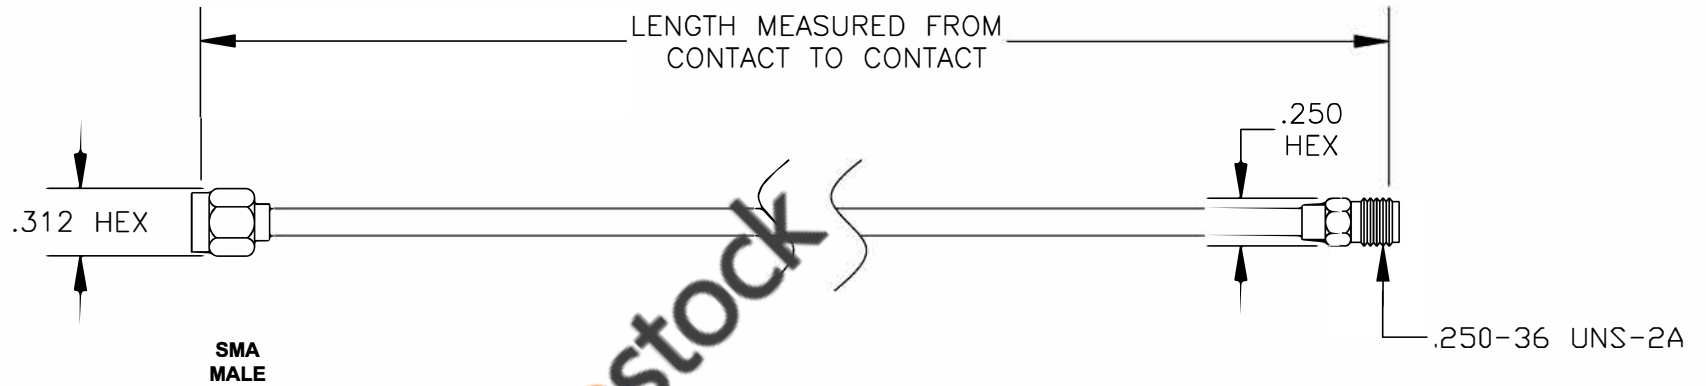

COMPONENTS	IMPEDANCE
SMA MALE	50 OHM
SMA FEMALE	50 OHM

Standard Lengths	
-12	12"
-24	24"
-36	36"
-48	48"
-60	60"
-XXX	Custom Length in inches

8TH FLOOR, BUILDING 1, YONGFU SCIENCE AND TECHNOLOGY CENTER INDUSTRIAL PARK, NANZHA DISTRICT 5, HUMEN, 523900, DONG GUAN, GUANGDONG, CHINA
 WEBSITE: www.ebeestock.com
 EMAIL: sales@ebeestock.com

ET36631		DES. CABLE ASSEMBLY, RG402/U, SMA MALE TO SMA FEMALE	
----------------	--	--	--

REV. A	FSCM NO. 53919	CAD FILE 020508	SCALE N/A	SIZE A 127
--------	----------------	-----------------	-----------	------------

- NOTES:**
1. UNLESS OTHERWISE SPECIFIED ALL DIMENSIONS ARE NOMINAL.
 2. ALL SPECIFICATIONS ARE SUBJECT TO CHANGE WITHOUT NOTICE AT ANY TIME.
 3. DIMENSIONS ARE IN INCHES.
 4. LENGTH TOLERANCE IS $\pm 1.5\%$ OR $\pm 3/8"$, WHICHEVER IS GREATER.