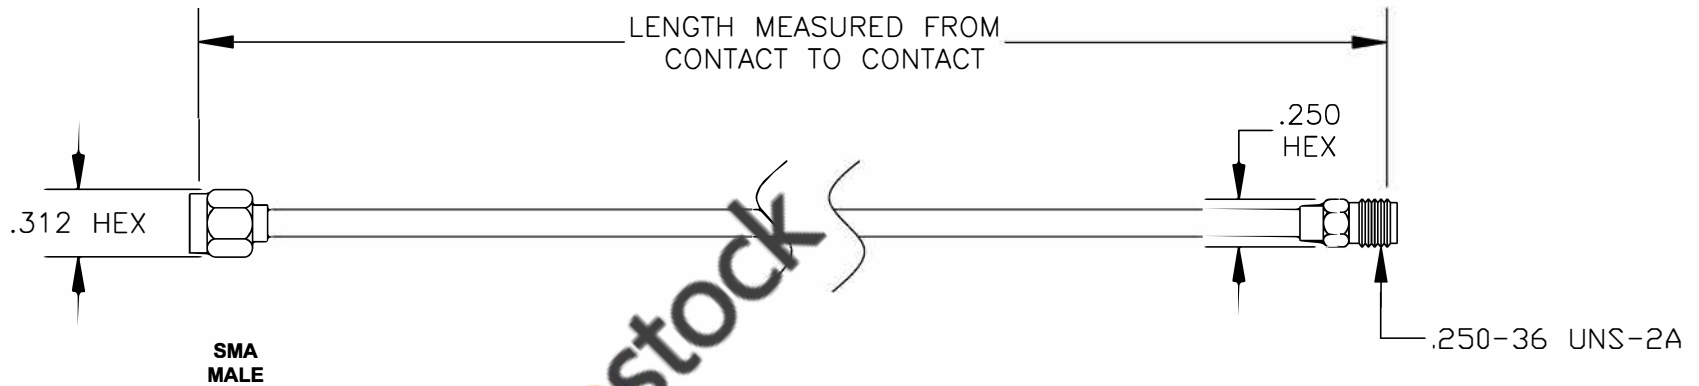

COMPONENTS	IMPEDANCE
SMA MALE	50 OHM
SMA FEMALE	50 OHM

Standard Lengths	
-12	12"
-24	24"
-36	36"
-48	48"
-60	60"
-XXX	Custom Length in inches

8TH FLOOR, BUILDING 1, YONGFU SCIENCE AND TECHNOLOGY CENTER INDUSTRIAL PARK, NANZHA DISTRICT 5, HUMEN, 523900, DONG GUAN, GUANGDONG, CHINA
 WEBSITE: www.ebeestock.com
 EMAIL: sales@ebeestock.com

ET36633		DES. CABLE ASSEMBLY, RG402/U, SMA MALE TO SMA FEMALE	
----------------	--	--	--

REV. A	FSCM NO. 53919	CAD FILE 020508	SCALE N/A	SIZE A 127
--------	----------------	-----------------	-----------	------------

- NOTES:**
1. UNLESS OTHERWISE SPECIFIED ALL DIMENSIONS ARE NOMINAL.
 2. ALL SPECIFICATIONS ARE SUBJECT TO CHANGE WITHOUT NOTICE AT ANY TIME.
 3. DIMENSIONS ARE IN INCHES.
 4. LENGTH TOLERANCE IS $\pm 1.5\%$ OR $\pm 3/8"$, WHICHEVER IS GREATER.