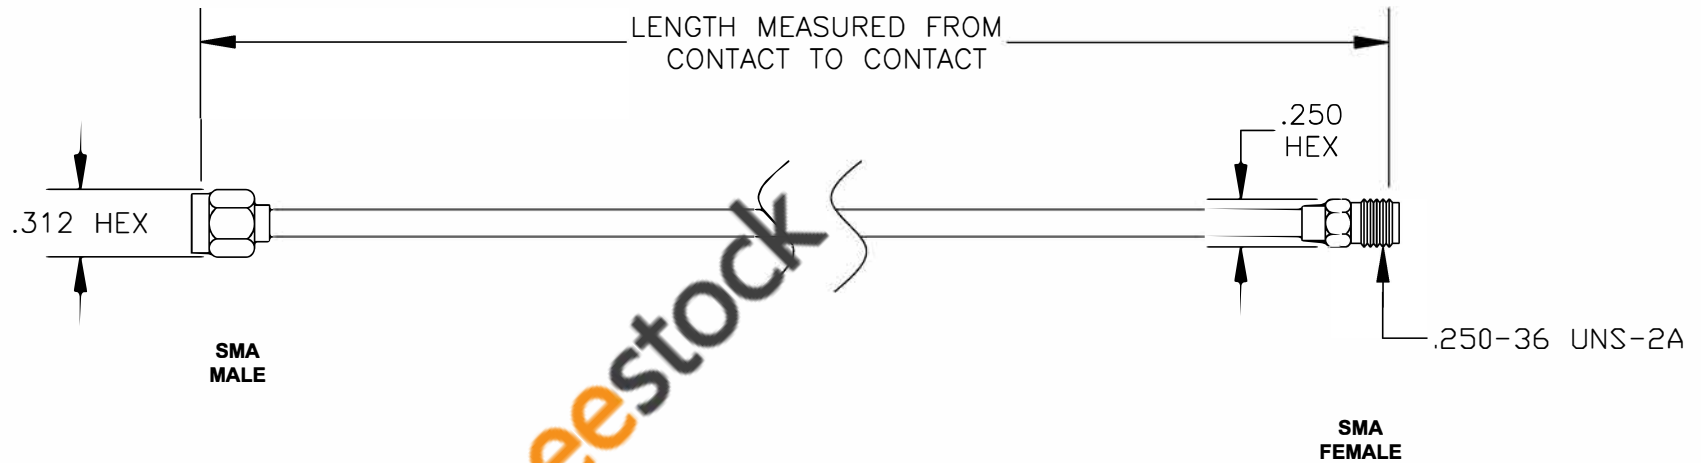

COMPONENTS	IMPEDANCE
SMA MALE	50 OHM
SMA FEMALE	50 OHM

Standard Lengths	
-12	12"
-24	24"
-36	36"
-48	48"
-60	60"
-XXX	Custom Length in inches

ebeestock

8TH FLOOR, BUILDING 1, YONGFU SCIENCE AND TECHNOLOGY CENTER INDUSTRIAL PARK, NANZHA DISTRICT 5, HUMEN, 523900, DONG GUAN, GUANGDONG, CHINA
 WEBSITE: www.ebeestock.com
 EMAIL: sales@ebeestock.com

ET36635		DES. CABLE ASSEMBLY, RG402/U, SMA MALE TO SMA FEMALE	
----------------	--	--	--

REV. A	FSCM NO. 53919	CAD FILE 020508	SCALE N/A	SIZE A 127
--------	----------------	-----------------	-----------	------------

- NOTES:
1. UNLESS OTHERWISE SPECIFIED ALL DIMENSIONS ARE NOMINAL.
 2. ALL SPECIFICATIONS ARE SUBJECT TO CHANGE WITHOUT NOTICE AT ANY TIME.
 3. DIMENSIONS ARE IN INCHES.
 4. LENGTH TOLERANCE IS $\pm 1.5\%$ OR $\pm 3/8"$, WHICHEVER IS GREATER.