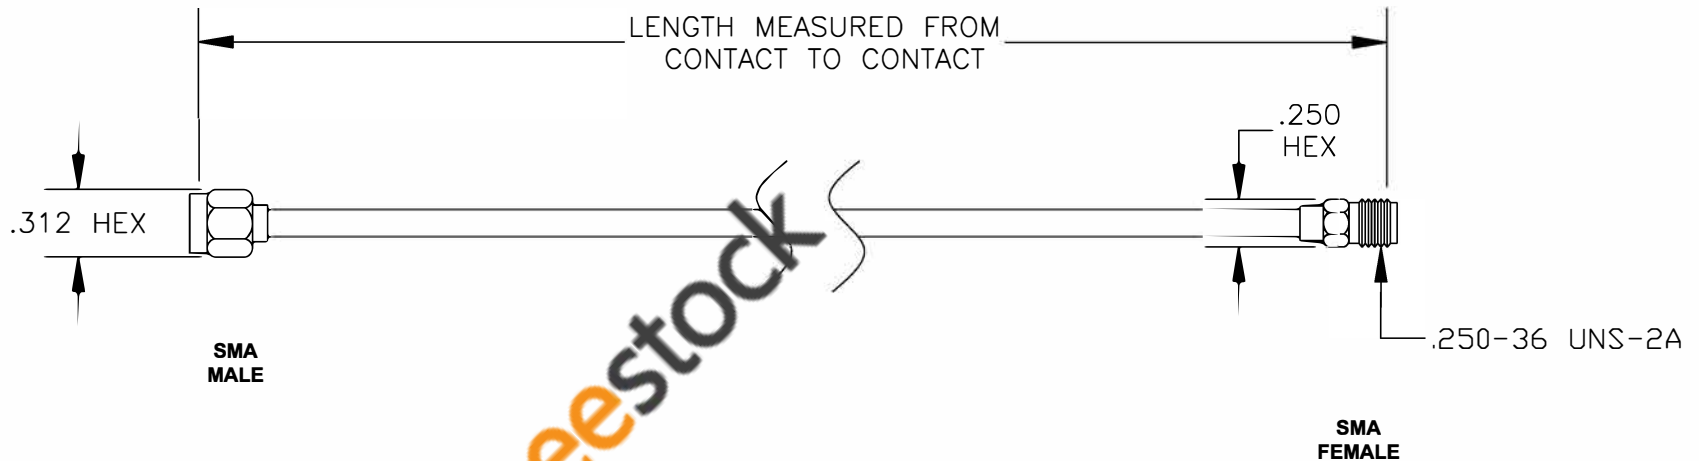

COMPONENTS	IMPEDANCE
SMA MALE	50 OHM
SMA FEMALE	50 OHM

Standard Lengths	
-12	12"
-24	24"
-36	36"
-48	48"
-60	60"
-XXX	Custom Length in inches

RoHS
Compliance
Certified

8TH FLOOR, BUILDING 1, YONGFU SCIENCE AND TECHNOLOGY CENTER INDUSTRIAL PARK, NANZHA DISTRICT 5, HUMEN, 523900, DONG GUAN, GUANGDONG, CHINA
 WEBSITE: www.ebeestock.com
 EMAIL: sales@ebeestock.com

ET36638	DES. CABLE ASSEMBLY, RG402/U, SMA MALE TO SMA FEMALE (LEAD FREE)
----------------	--

REV. A	FSCM NO. 53919	CAD FILE 020508	SCALE N/A	SIZE A 127
--------	----------------	-----------------	-----------	------------

NOTES:
 1. UNLESS OTHERWISE SPECIFIED ALL DIMENSIONS ARE NOMINAL.
 2. ALL SPECIFICATIONS ARE SUBJECT TO CHANGE WITHOUT NOTICE AT ANY TIME.
 3. DIMENSIONS ARE IN INCHES.
 4. LENGTH TOLERANCE IS $\pm 1.5\%$ OR $\pm 3/8"$, WHICHEVER IS GREATER.