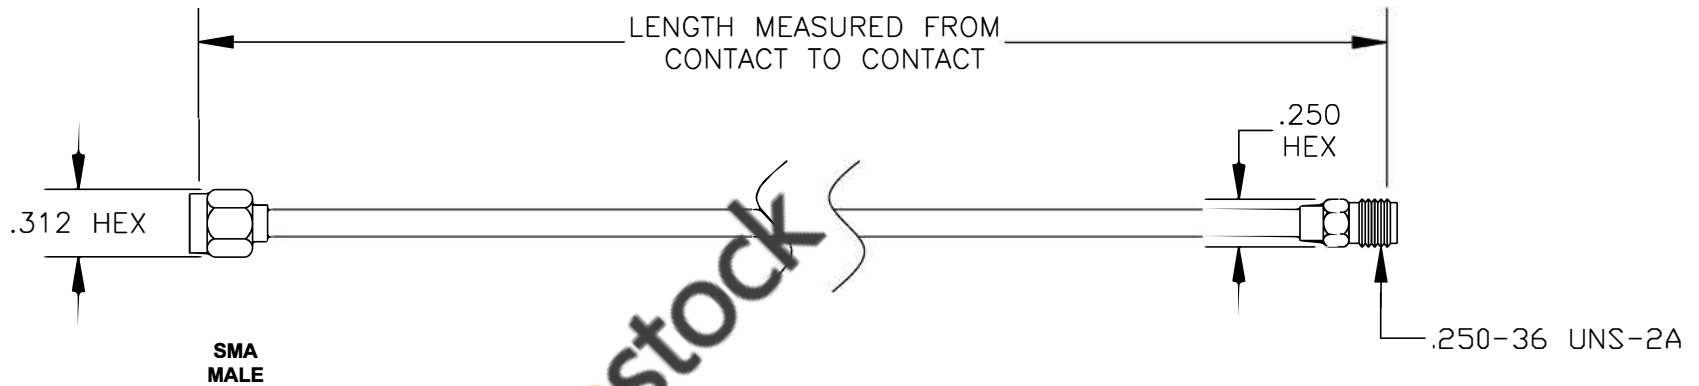

COMPONENTS	IMPEDANCE
SMA MALE	50 OHM
SMA FEMALE	50 OHM

Standard Lengths	
-12	12"
-24	24"
-36	36"
-48	48"
-60	60"
-XXX	Custom Length in inches

SMA  
MALE

SMA  
FEMALE

ebeestock

RoHS  
Compliance  
Certified

<b>ET36639</b>		DES. CABLE ASSEMBLY, RG402/U, SMA MALE TO SMA FEMALE (LEAD FREE)	
----------------	--	--	--

REV. A	FSCM NO. 53919	CAD FILE 020508	SCALE N/A	SIZE A 127
--------	----------------	-----------------	-----------	------------

- NOTES:
1. UNLESS OTHERWISE SPECIFIED ALL DIMENSIONS ARE NOMINAL.
  2. ALL SPECIFICATIONS ARE SUBJECT TO CHANGE WITHOUT NOTICE AT ANY TIME.
  3. DIMENSIONS ARE IN INCHES.
  4. LENGTH TOLERANCE IS  $\pm 1.5\%$  OR  $\pm 3/8"$ , WHICHEVER IS GREATER.