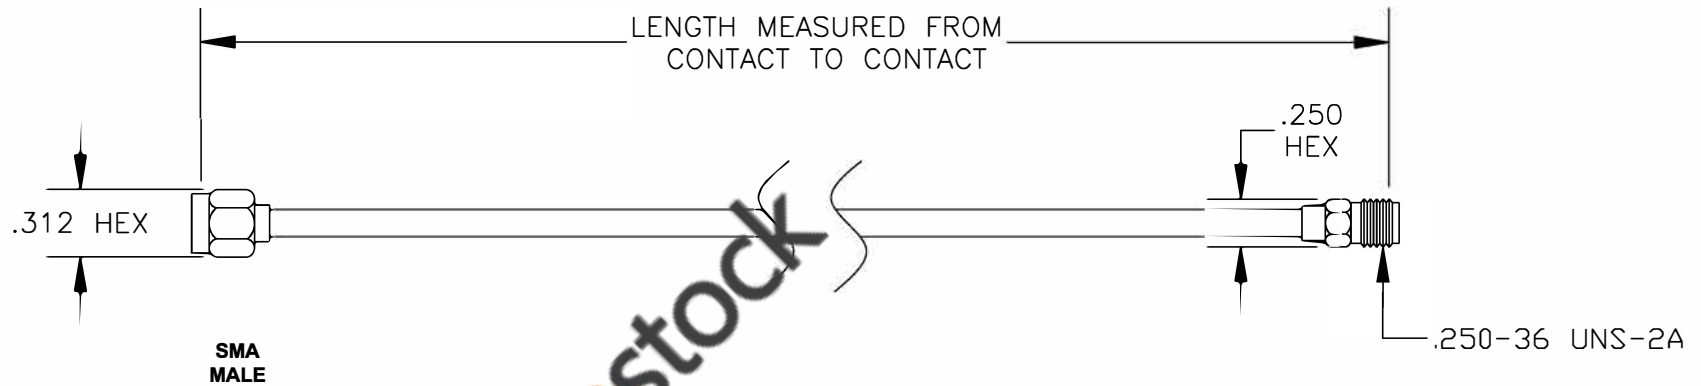

COMPONENTS	IMPEDANCE
SMA MALE	50 OHM
SMA FEMALE	50 OHM

Standard Lengths	
-12	12"
-24	24"
-36	36"
-48	48"
-60	60"
-XXX	Custom Length in inches

SMA
MALE

SMA
FEMALE

ebeestock

RoHS
Compliance
Certified

8TH FLOOR, BUILDING 1, YONGFU SCIENCE AND TECHNOLOGY CENTER INDUSTRIAL PARK, NANZHA DISTRICT 5, HUMEN, 523900, DONG GUAN, GUANGDONG, CHINA
 WEBSITE: www.ebeestock.com
 EMAIL: sales@ebeestock.com

ET36640		DES. CABLE ASSEMBLY, RG402/U, SMA MALE TO SMA FEMALE (LEAD FREE)		
REV. A	FSCM NO. 53919	CAD FILE 020508	SCALE N/A	SIZE A 127

- NOTES:
1. UNLESS OTHERWISE SPECIFIED ALL DIMENSIONS ARE NOMINAL.
 2. ALL SPECIFICATIONS ARE SUBJECT TO CHANGE WITHOUT NOTICE AT ANY TIME.
 3. DIMENSIONS ARE IN INCHES.
 4. LENGTH TOLERANCE IS $\pm 1.5\%$ OR $\pm 3/8"$, WHICHEVER IS GREATER.