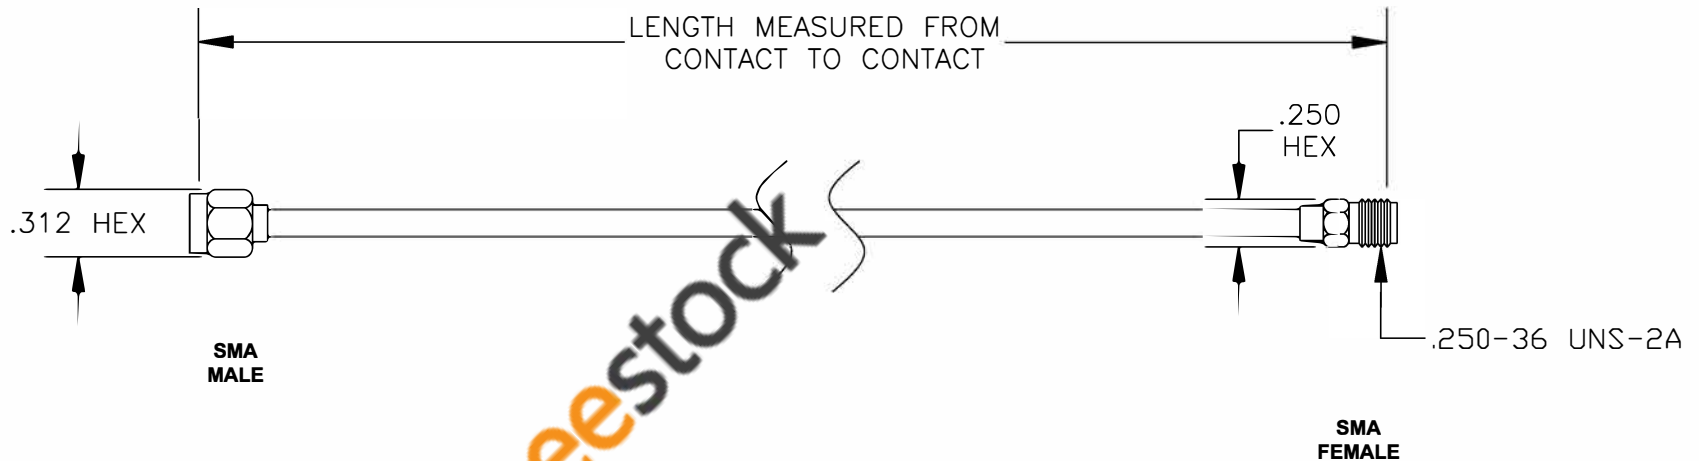

COMPONENTS	IMPEDANCE
SMA MALE	50 OHM
SMA FEMALE	50 OHM

Standard Lengths	
-12	12"
-24	24"
-36	36"
-48	48"
-60	60"
-XXX	Custom Length in inches

RoHS
Compliance
Certified

8TH FLOOR, BUILDING 1, YONGFU SCIENCE AND TECHNOLOGY CENTER INDUSTRIAL PARK, NANZHA DISTRICT 5, HUMEN, 523900, DONG GUAN, GUANGDONG, CHINA
 WEBSITE: www.ebeestock.com
 EMAIL: sales@ebeestock.com

ET36644		DES. CABLE ASSEMBLY, RG402/U, SMA MALE TO SMA FEMALE (LEAD FREE)	
----------------	--	--	--

REV. A	FSCM NO. 53919	CAD FILE 020508	SCALE N/A	SIZE A 127
--------	----------------	-----------------	-----------	------------

- NOTES:
1. UNLESS OTHERWISE SPECIFIED ALL DIMENSIONS ARE NOMINAL.
 2. ALL SPECIFICATIONS ARE SUBJECT TO CHANGE WITHOUT NOTICE AT ANY TIME.
 3. DIMENSIONS ARE IN INCHES.
 4. LENGTH TOLERANCE IS $\pm 1.5\%$ OR $\pm 3/8"$, WHICHEVER IS GREATER.